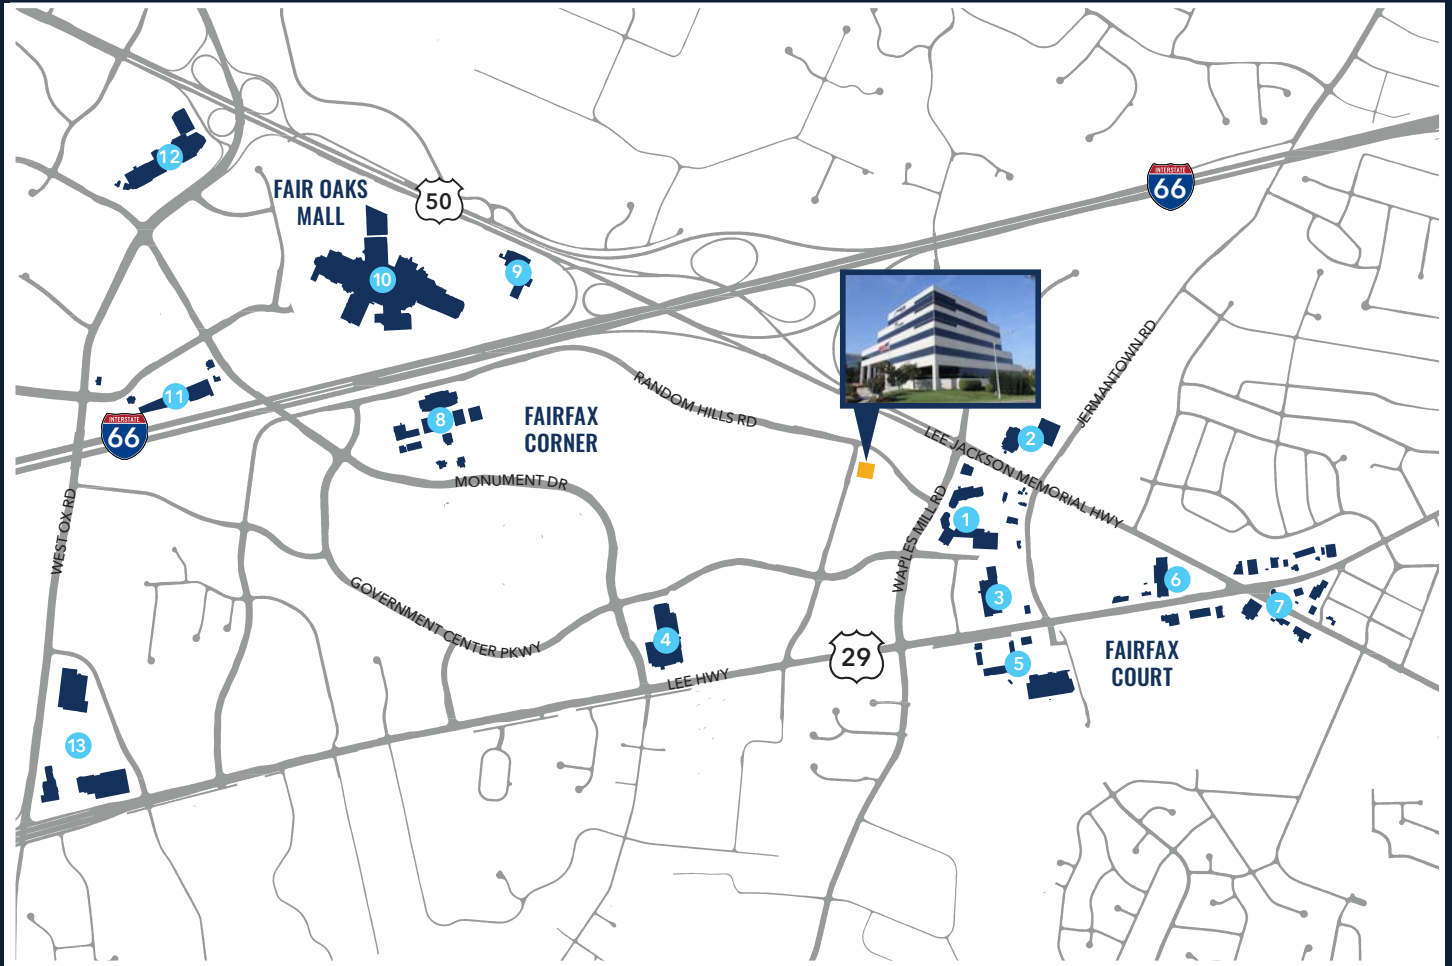

# AERIAL

50

WAPLES MILL ROAD

RANDOM HILLS ROAD

RIDGE TOP ROAD

# AMENITIES MAP

## FAIRFAX COURT

- ① Primetime Sports Bar & Grille  
Subway  
XSport Fitness  
Virginia ABC  
BBQ21  
McDonald's  
Wendy's  
Olle  
Buffalo Wild Wings

---

- ② Giant  
Courtyard by Marriott  
BB&T

---

- ③ Boston Market  
Fire Pizza  
Bakery, Bread, and Grill  
King's NY Pizza

## FAIR OAKS MALL

- ⑩ Elevation Burger  
Brio Tuscan Grille  
Sushi On  
On the Border  
Subway  
Taco Bell  
Cold Stone Creamery

---

- ⑪ Silver Diner  
TGI Friday's  
PNC Bank  
California Tortilla

---

- Bonefish Grill  
Buffalo Wing Factory  
Dogfish Head Alehouse  
Boston Market  
Orange Theory Fitness  
B&T Bank  
Total Wine