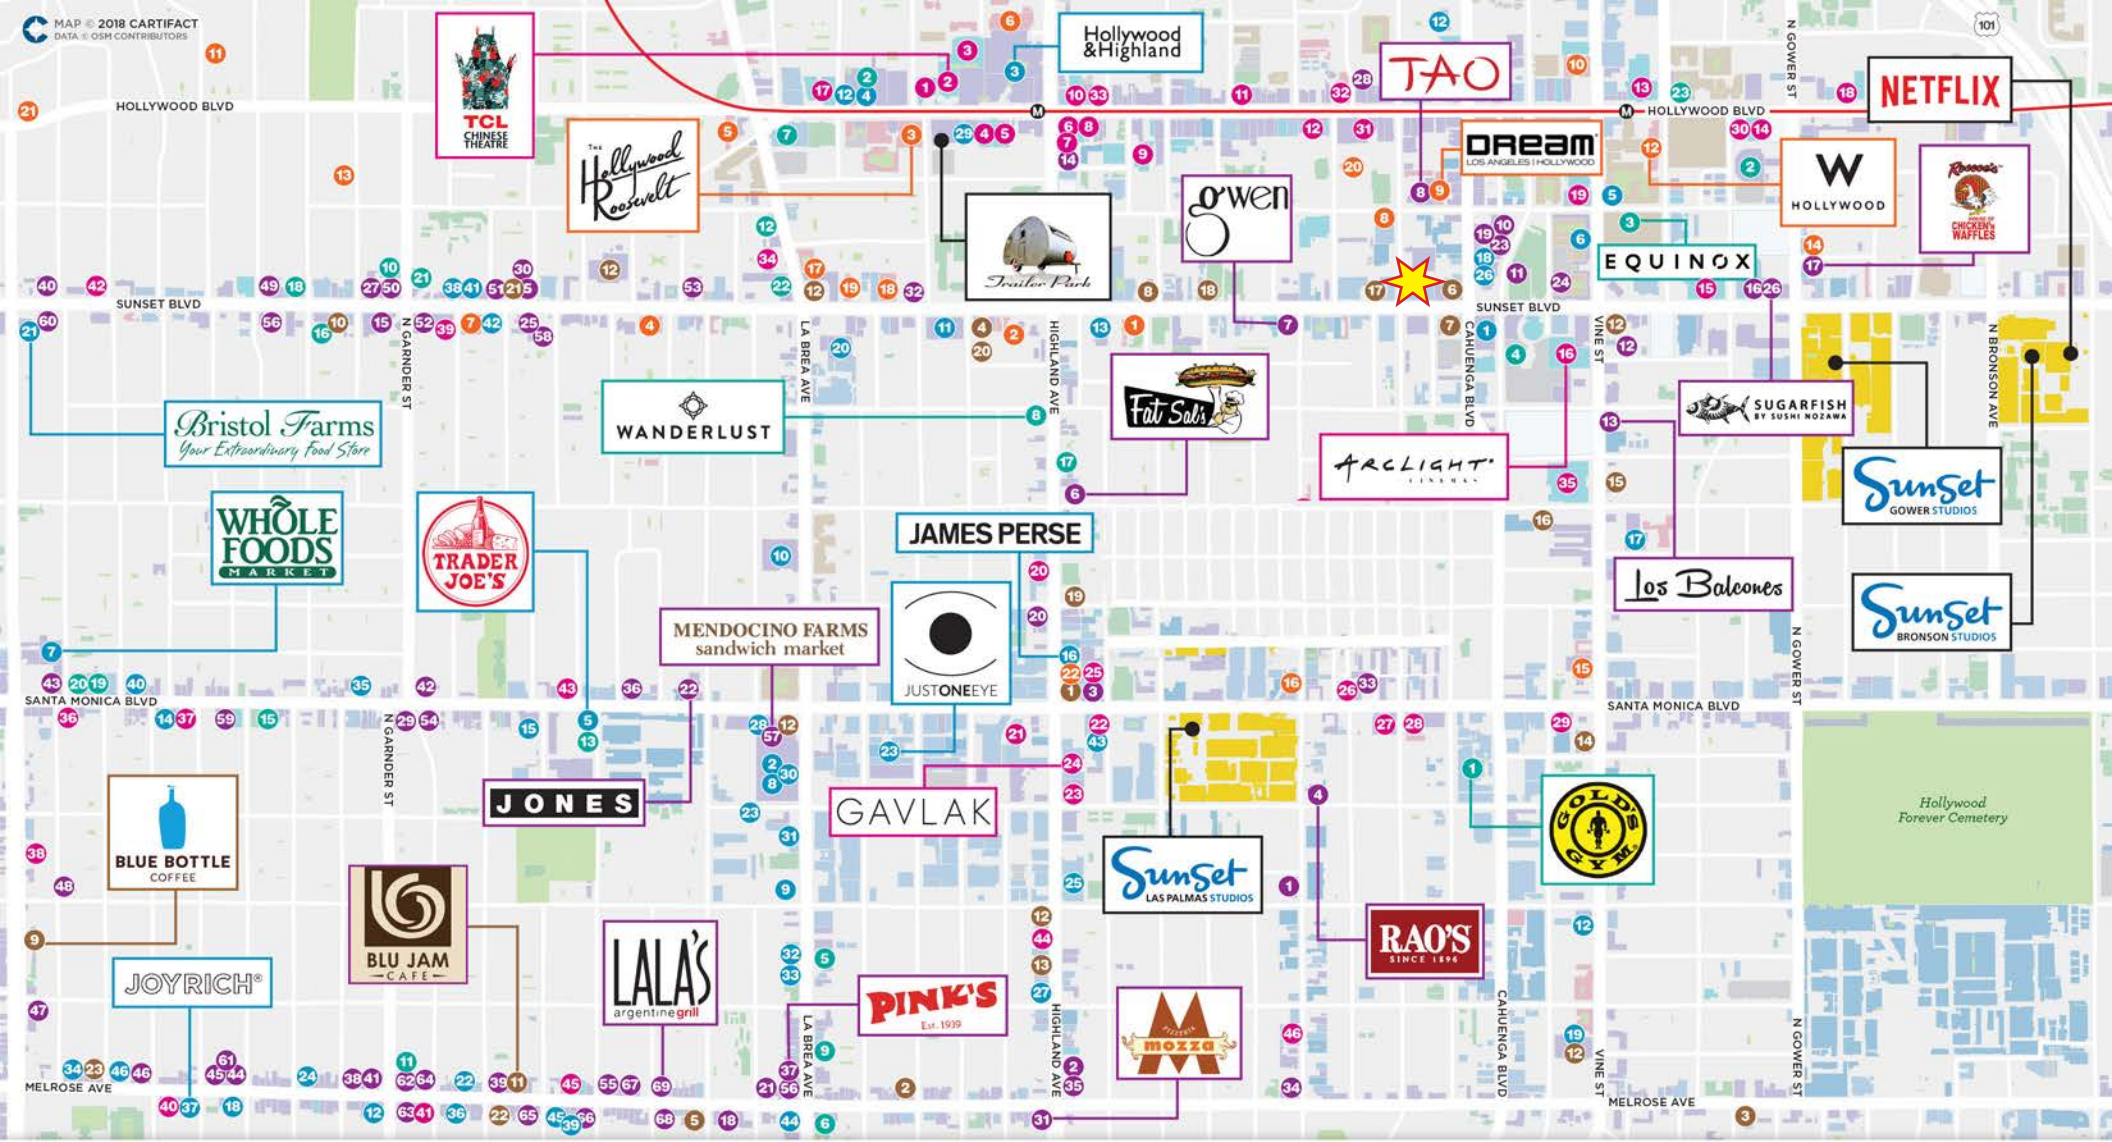

**LOCATED IN THE HEART
OF HOLLYWOOD**

Hypothetical

EATERIES			SHOPPING			ATTRACTIONS			LODGING			FITNESS			CAFES		
1 Grub	24 BIBIBOP Asian Grill	47 Genghis Cohen	1 Amoeba Music	24 American Vintage	1 Madame Tussauds	1 Hollywood Guest Inn	1 Gold's Gym	1 Trejo's Coffee & Donuts									
2 Petit Trois	25 Urban Ramen	48 Oki Dog	2 Target	25 AlSCO	2 TCL Chinese Theatre	2 Rodeway Inn Hollywood	2 LA Fitness	2 Stir Crazy									
3 Crown of India	26 Sugarfish	49 Pikey	3 Hollywood & Highland	26 Free People	3 The Hollywood Roosevelt	3 The Hollywood Roosevelt	3 Equinox Hollywood	3 Coffee + Food									
4 Rao's Hollywood	27 Cheebo	50 Toi on Sunset	4 Peterson Building	27 Sherwin-Williams	4 Saharan Motor Hotel	4 Saharan Motor Hotel	4 24 Hour Fitness	4 DRNK coffee + tea									
5 Chibiscus	28 Hollywood Rock Cafe	51 Aroma Sunset Bar & Grill	5 Trader Joe's	28 BevMo!	5 Hollywood La Brea Inn	5 Hollywood La Brea Inn	5 Ultra Body Fitness	5 Fratelli Cafe									
6 Fat Sal's Deli	29 Breakfast by Salt's Cure	52 El Compadre	6 Bed Bath & Beyond	29 Zara	6 Loews Hollywood Hotel	6 Loews Hollywood Hotel	6 Orangetheory Fitness	6 Groundwork Coffee Co.									
7 Gwen	30 Big Mama's & Papa's	53 Bossa Nova	7 Whole Foods Market	30 GameStop	7 The Moment Hotel	7 The Moment Hotel	7 CorePower Yoga	7 Philz Coffee									
8 TAO	31 Pizzeria Mozza	54 Fatburger	8 Best Buy	31 Sit 'n Sleep	8 Mama Shelter	8 Mama Shelter	8 Wanderlust Hollywood	8 Javista Organic Coffee									
9 El Pollo Loco	32 In-N-Out Burger	55 Summer Buffalo	9 Sprouts Farmers Market	32 Jet Rag	9 Hollywood Dream	9 Hollywood Dream	9 Urban Exhale Yoga	9 Blue Bottle Coffee									
10 Trejo's Cantina	33 Eat This Cafe	56 Chipotle Mexican Grill	10 Ralphs	33 Rick Owens	10 Redbury Hotel	10 Redbury Hotel	10 Pure Barre	10 Elderberries Threefold Cafe									
11 The Oyster Boys	34 Xiomara on Melrose	57 Mendocino Farms	11 Off Broadway	34 IKON LA	11 Hollywood Hills Sanctuary	11 Hollywood Hills Sanctuary	11 Tiger Boxing Gym	11 Blu Jam Cafe									
12 Off Vine	35 Trois Mec	58 The Carving Board	12 CVS	35 Interbook	12 W Hollywood	12 W Hollywood	12 Hollywood Boxing Gym	12 Starbucks									
13 Los Balcones	36 Food Lab	59 Mechta Deli	13 Rite Aid	36 Wasteland	13 Dresden's Bed & Breakfast	13 Dresden's Bed & Breakfast	13 Club Pilates	13 Delicious Cookies & Milk									
14 Mel's Drive-In	37 Pink's Hot Dogs	60 Sam's Bagels	14 Heaven Books	37 Joyrich	14 Villa Delle Stelle	14 Villa Delle Stelle	14 Wild Card Boxing	14 Conscious Cup									
15 Electric Owl	38 Snake Pit Alehouse	61 Wolf	15 Smart & Final	38 Guitar Center	15 Hampton Inn & Suites	15 Hampton Inn & Suites	15 Retrofit	15 Winchell's Donuts									
16 Paley	39 Village Idiot	62 Vinotique	16 JAMES PERSE	39 Japan LA	16 Time Zone Hostel	16 Time Zone Hostel	16 Fortune Gym	16 Cocobella Creamery									
17 Roscoe's	40 Zankou Chicken	63 Antonio's	17 Office Depot	40 Odessa Grocery	17 Quality Inn	17 Quality Inn	17 Pilates Platinum	17 BREWWELL									
18 Murakami Sushi	41 Spartina	64 Blackbird Pizza Shop	18 Urban Outfitters	41 Sam Ash Drum Shop	18 Days Inn Hollywood	18 Days Inn Hollywood	18 The Barboza Method Studio	18 It's Boba Time									
19 Stout Burgers & Beers	42 Astro Burger	65 Sal's	19 Pavilions	42 Sam Ash Music Stores	19 Comfort Inn	19 Comfort Inn	19 Brick Crossfit Los Angeles	19 Confection Co-op									
20 Salt's Cure	43 Kung Pao Bistro	66 The Darkroom	20 Ross Dress for Less	43 Ralph Pucci	20 USA Hostels	20 USA Hostels	20 Training Mate	20 Owench Juice Bar									
21 Tatsu Ramen	44 Maison Richard	67 The Poke Shack	21 Bristol Farms	44 Viesso	21 Hollywood Bed & Breakfast	21 Hollywood Bed & Breakfast	21 True Warrior Fitness	21 Blackwood Coffee Bar									
22 Jones	45 Beefsteak	68 Frankie's on Melrose	22 Crossroads Trading	45 Round Two	22 Regency Stay	22 Regency Stay	22 GymPaws Inc	22 La Creme Cafe									
23 Umami Burger	46 Fala Bar	69 Lala's Argentine Grill	23 Just One Eye	46 Sportie LA	23 Hannah Hoffman Gallery	23 Hannah Hoffman Gallery	23 Barry's Bootcamp	23 Detention Cafe									