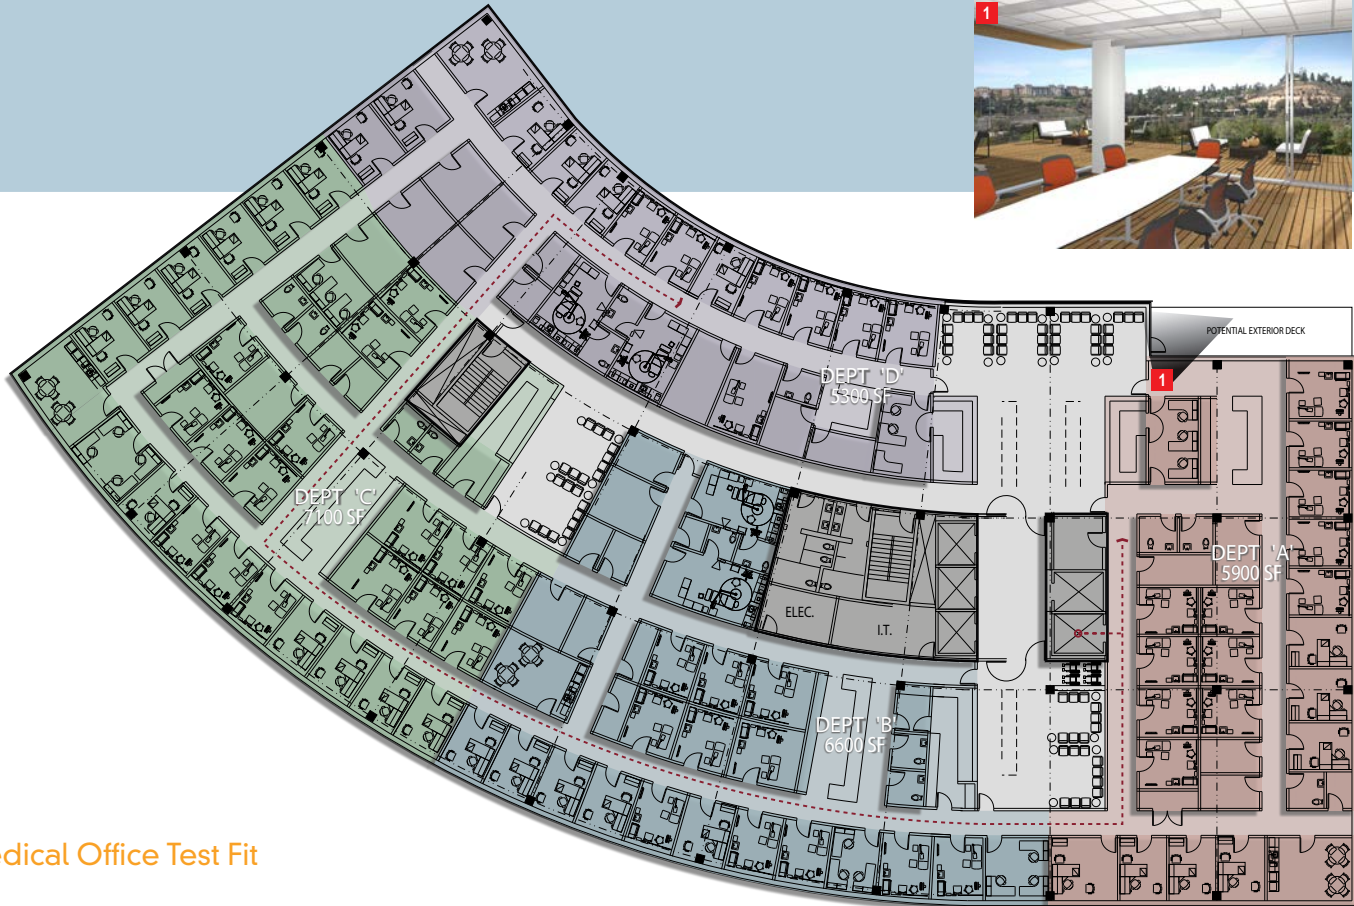

Medical Office Test Fit

Large, **efficient** floorplates

Office Test Fit

1904 Hotel Circle North | San Diego

Three stories of office above parking

Golf course views

Office leasing contacts:

Richard Gonor
tel +1 858 410 1243
richard.gonor@am.jll.com
License no: 01142178