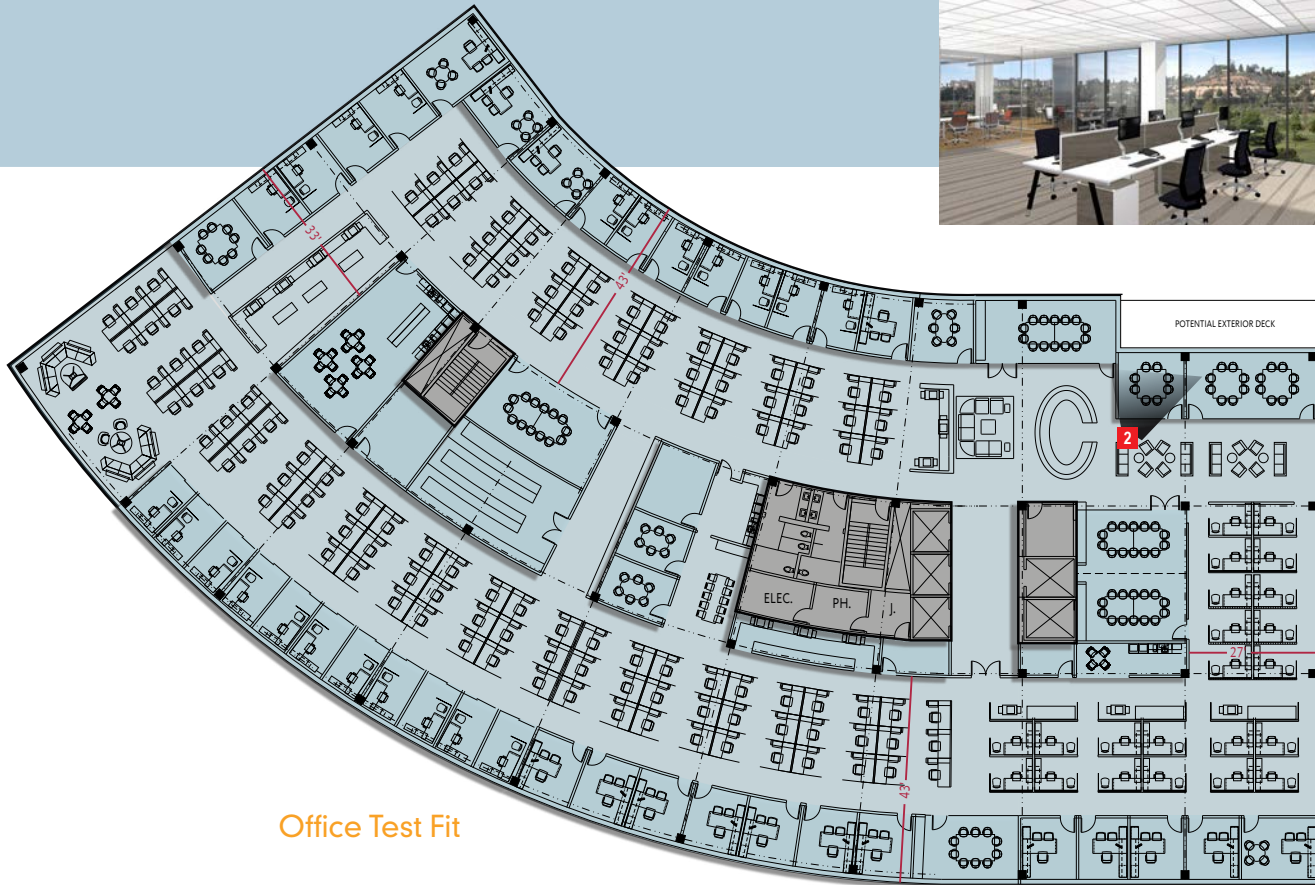

Medical Office Test Fit

Large, **efficient** floorplates

Office Test Fit

1904 Hotel Circle North | San Diego

Three stories of office above parking

Golf course views

Office leasing contacts:

Richard Gonor
tel +1 858 410 1243
richard.gonor@am.jll.com
License no: 01142178