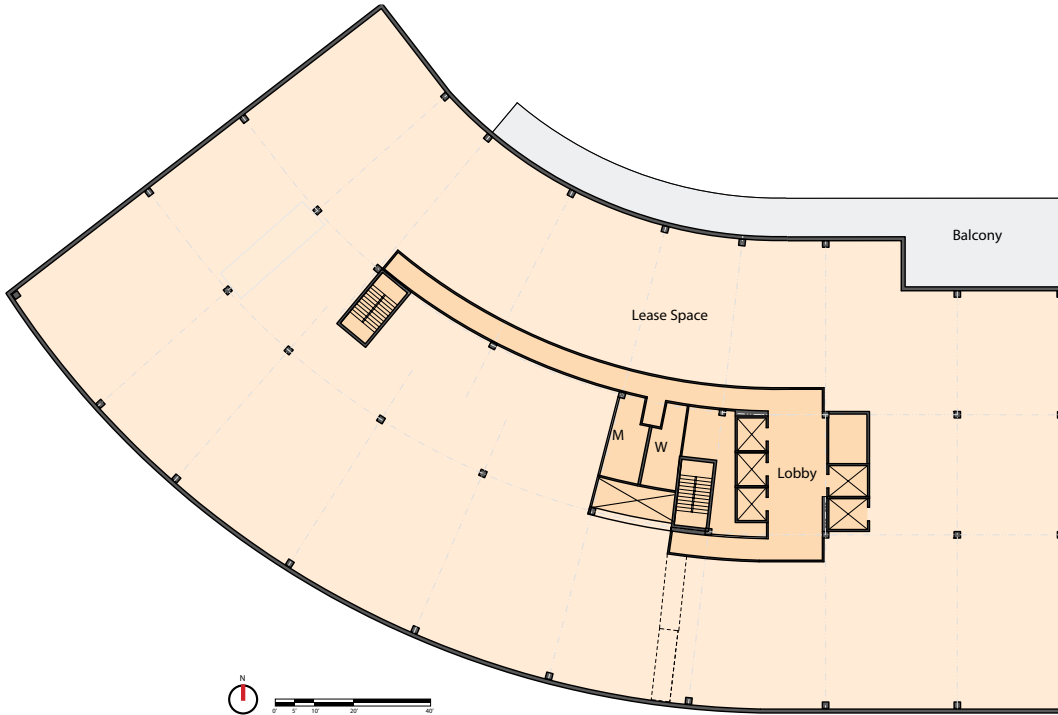

Medical Office Test Fit

Large, **efficient** floorplates

Office Test Fit

1904 Hotel Circle North | San Diego

Three stories of office above parking

Golf course views

Office leasing contacts:

Richard Gonor
tel +1 858 410 1243
richard.gonor@am.jll.com
License no: 01142178