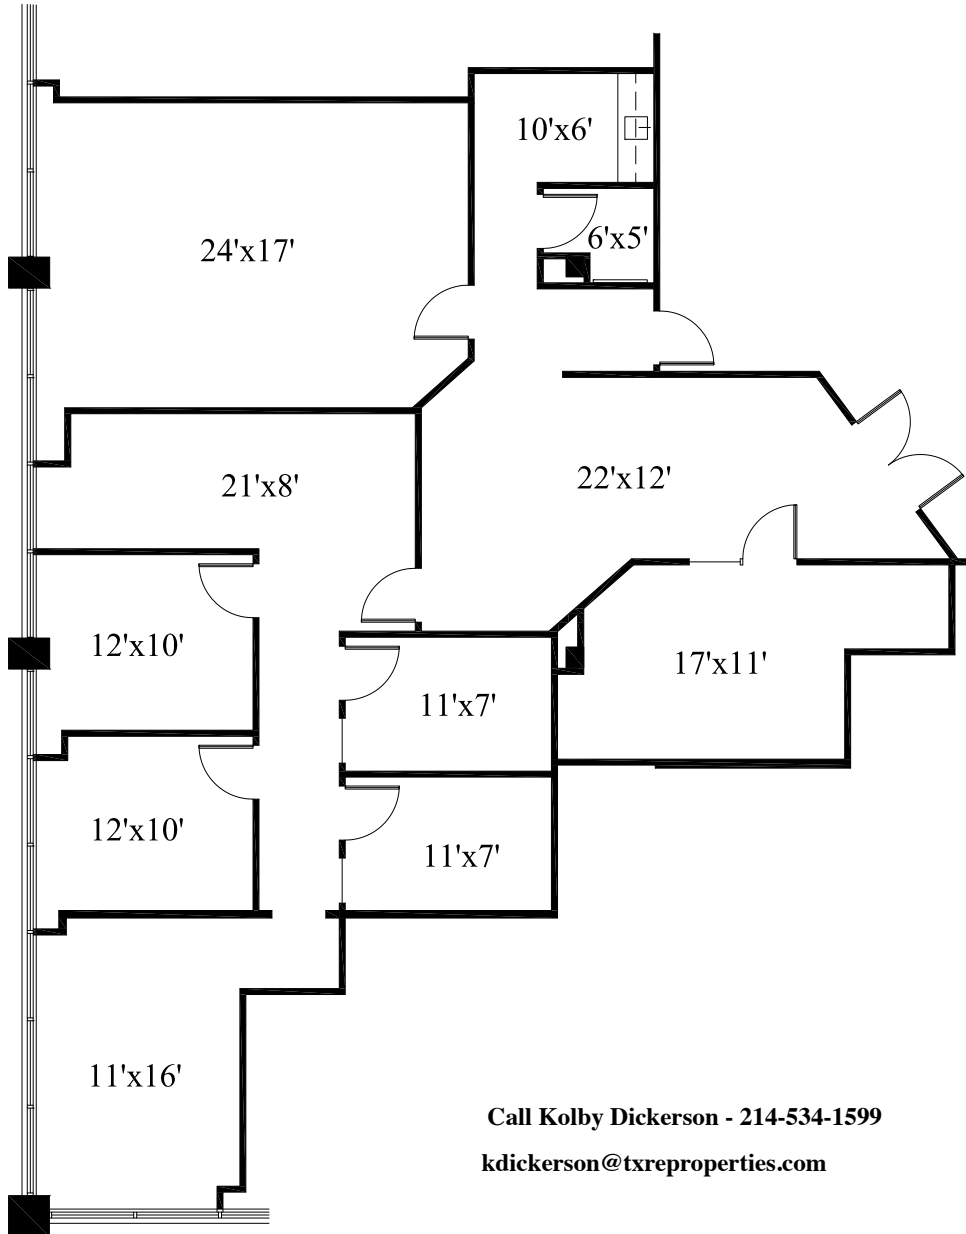

# WINGREN PLAZA

4225 Wingren Drive, Irving, Texas

SUITE 110

2,505 RSF

Call Kolby Dickerson - 214-534-1599

[kdickerson@txreproperties.com](mailto:kdickerson@txreproperties.com)

— EXISTING WALLS TO REMAIN  
- - - NEW WALLS

## 1ST FLOOR

Scale: 3/32"=1'-0"

All dimensions and square footages are approximate.

October 26, 2015

THOMPSON CONSULTING SERVICES, INC.

12024 Golden Meadow Lane, Forney, Texas 75126 (972)564-5252