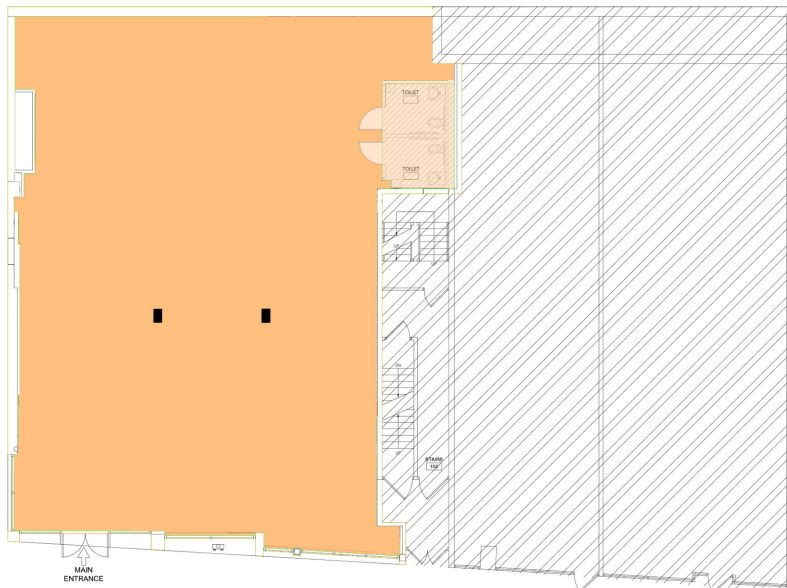

2330 BROADWAY

Upper West Side Retail | S/E/C of 85th Street

Ground Floor