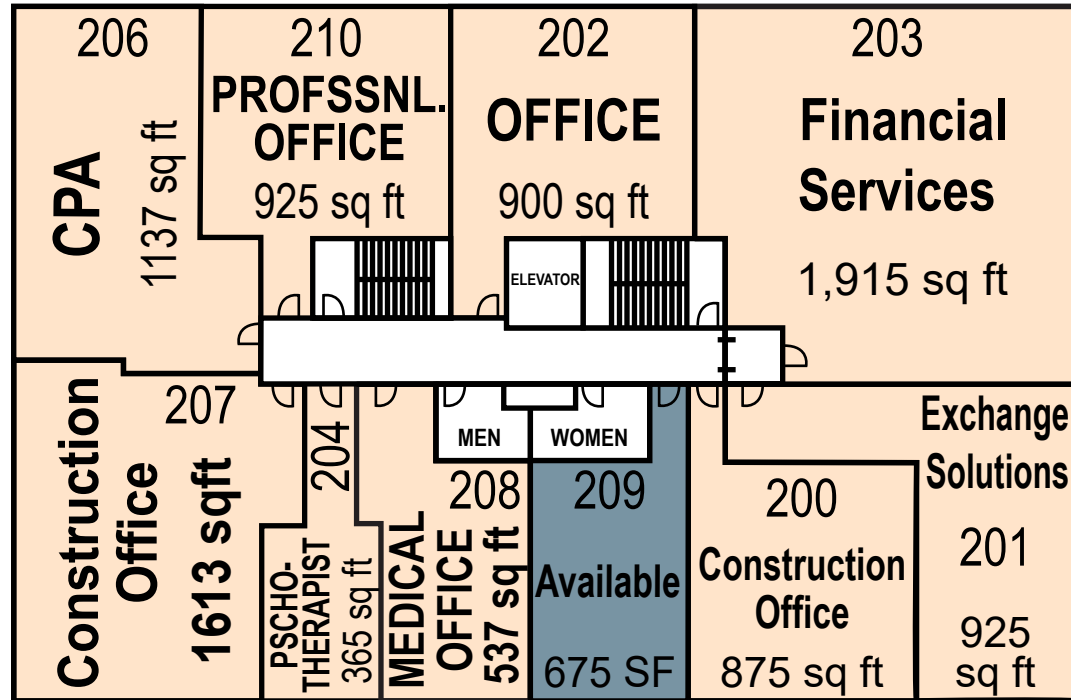

1975 Hempstead Turnpike East Meadow, NY 11554

SITE PLAN

FIRST FLOOR

SECOND FLOOR

THIRD FLOOR

FOURTH FLOOR