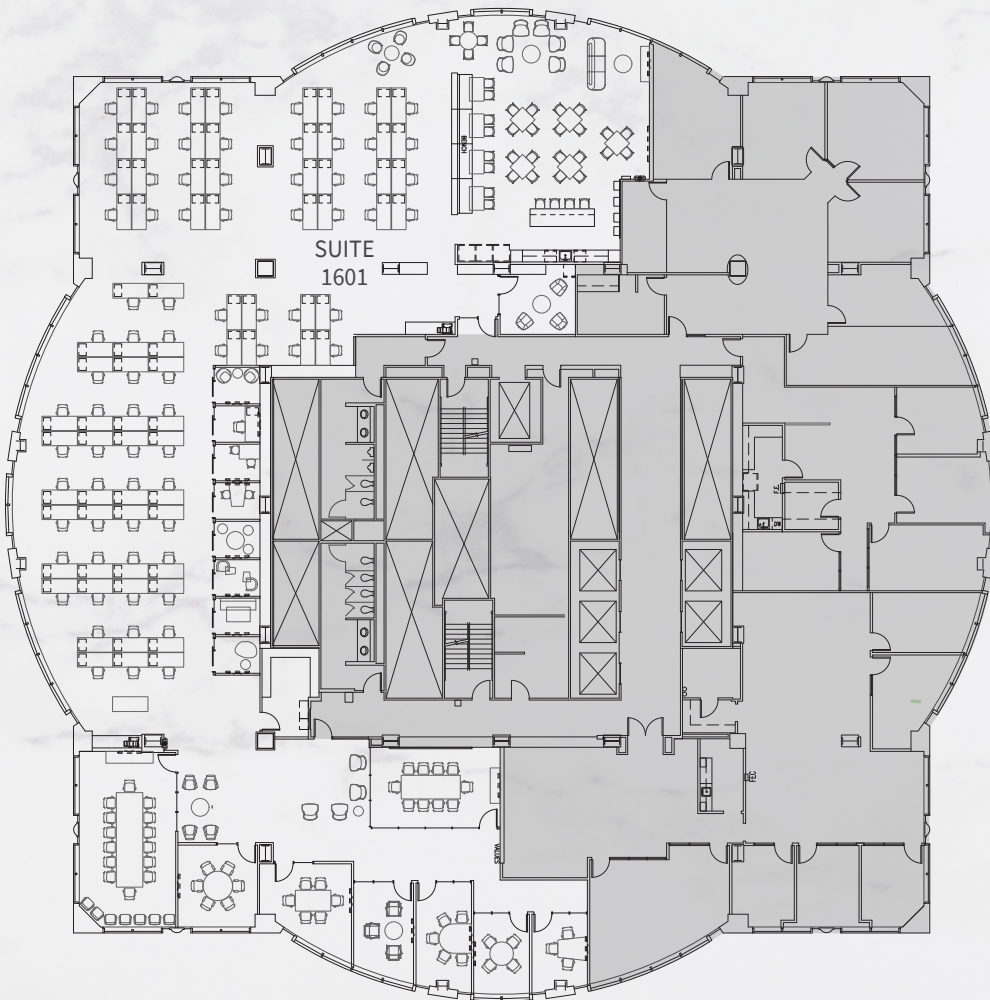

1201 THIRD

FLOOR 16
SUITE 1601 · 13,058 RSF

Views to
Lake Washington &
Cascade Mountains

Views to
Elliott Bay,
Olympic
Mountains &
Lake Union

Views to
Port of Seattle

Views to
Elliott Bay &
Olympic Mountains