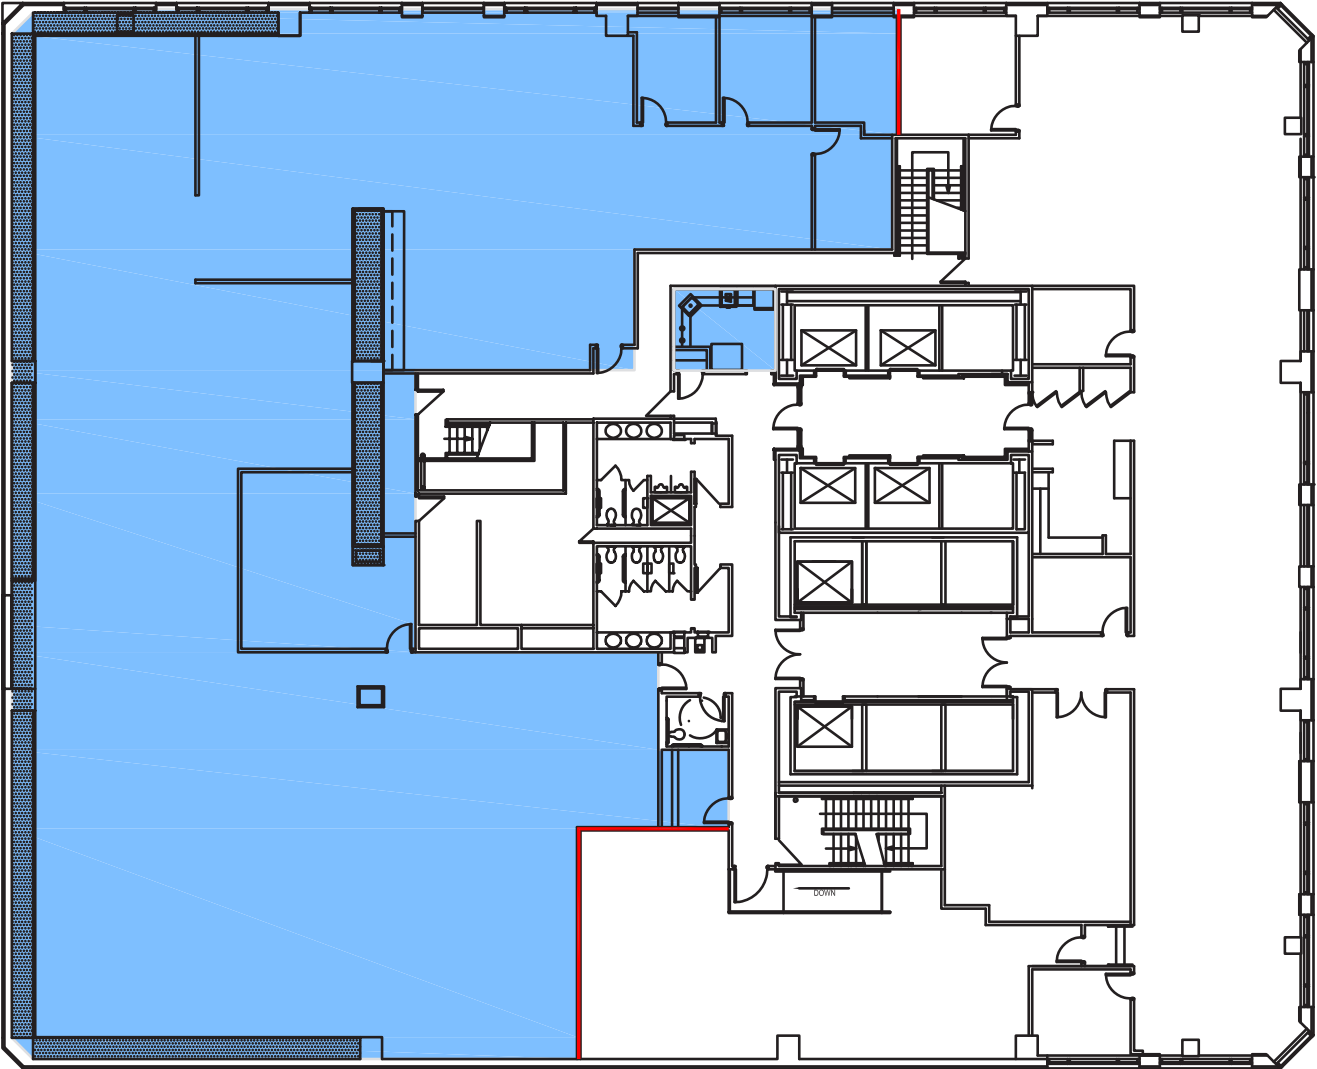

1201 WALNUT
6TH FLOOR - SUITE 650: 11,498 SF

SUITE 600

SUITE 650
RSF = 11,499