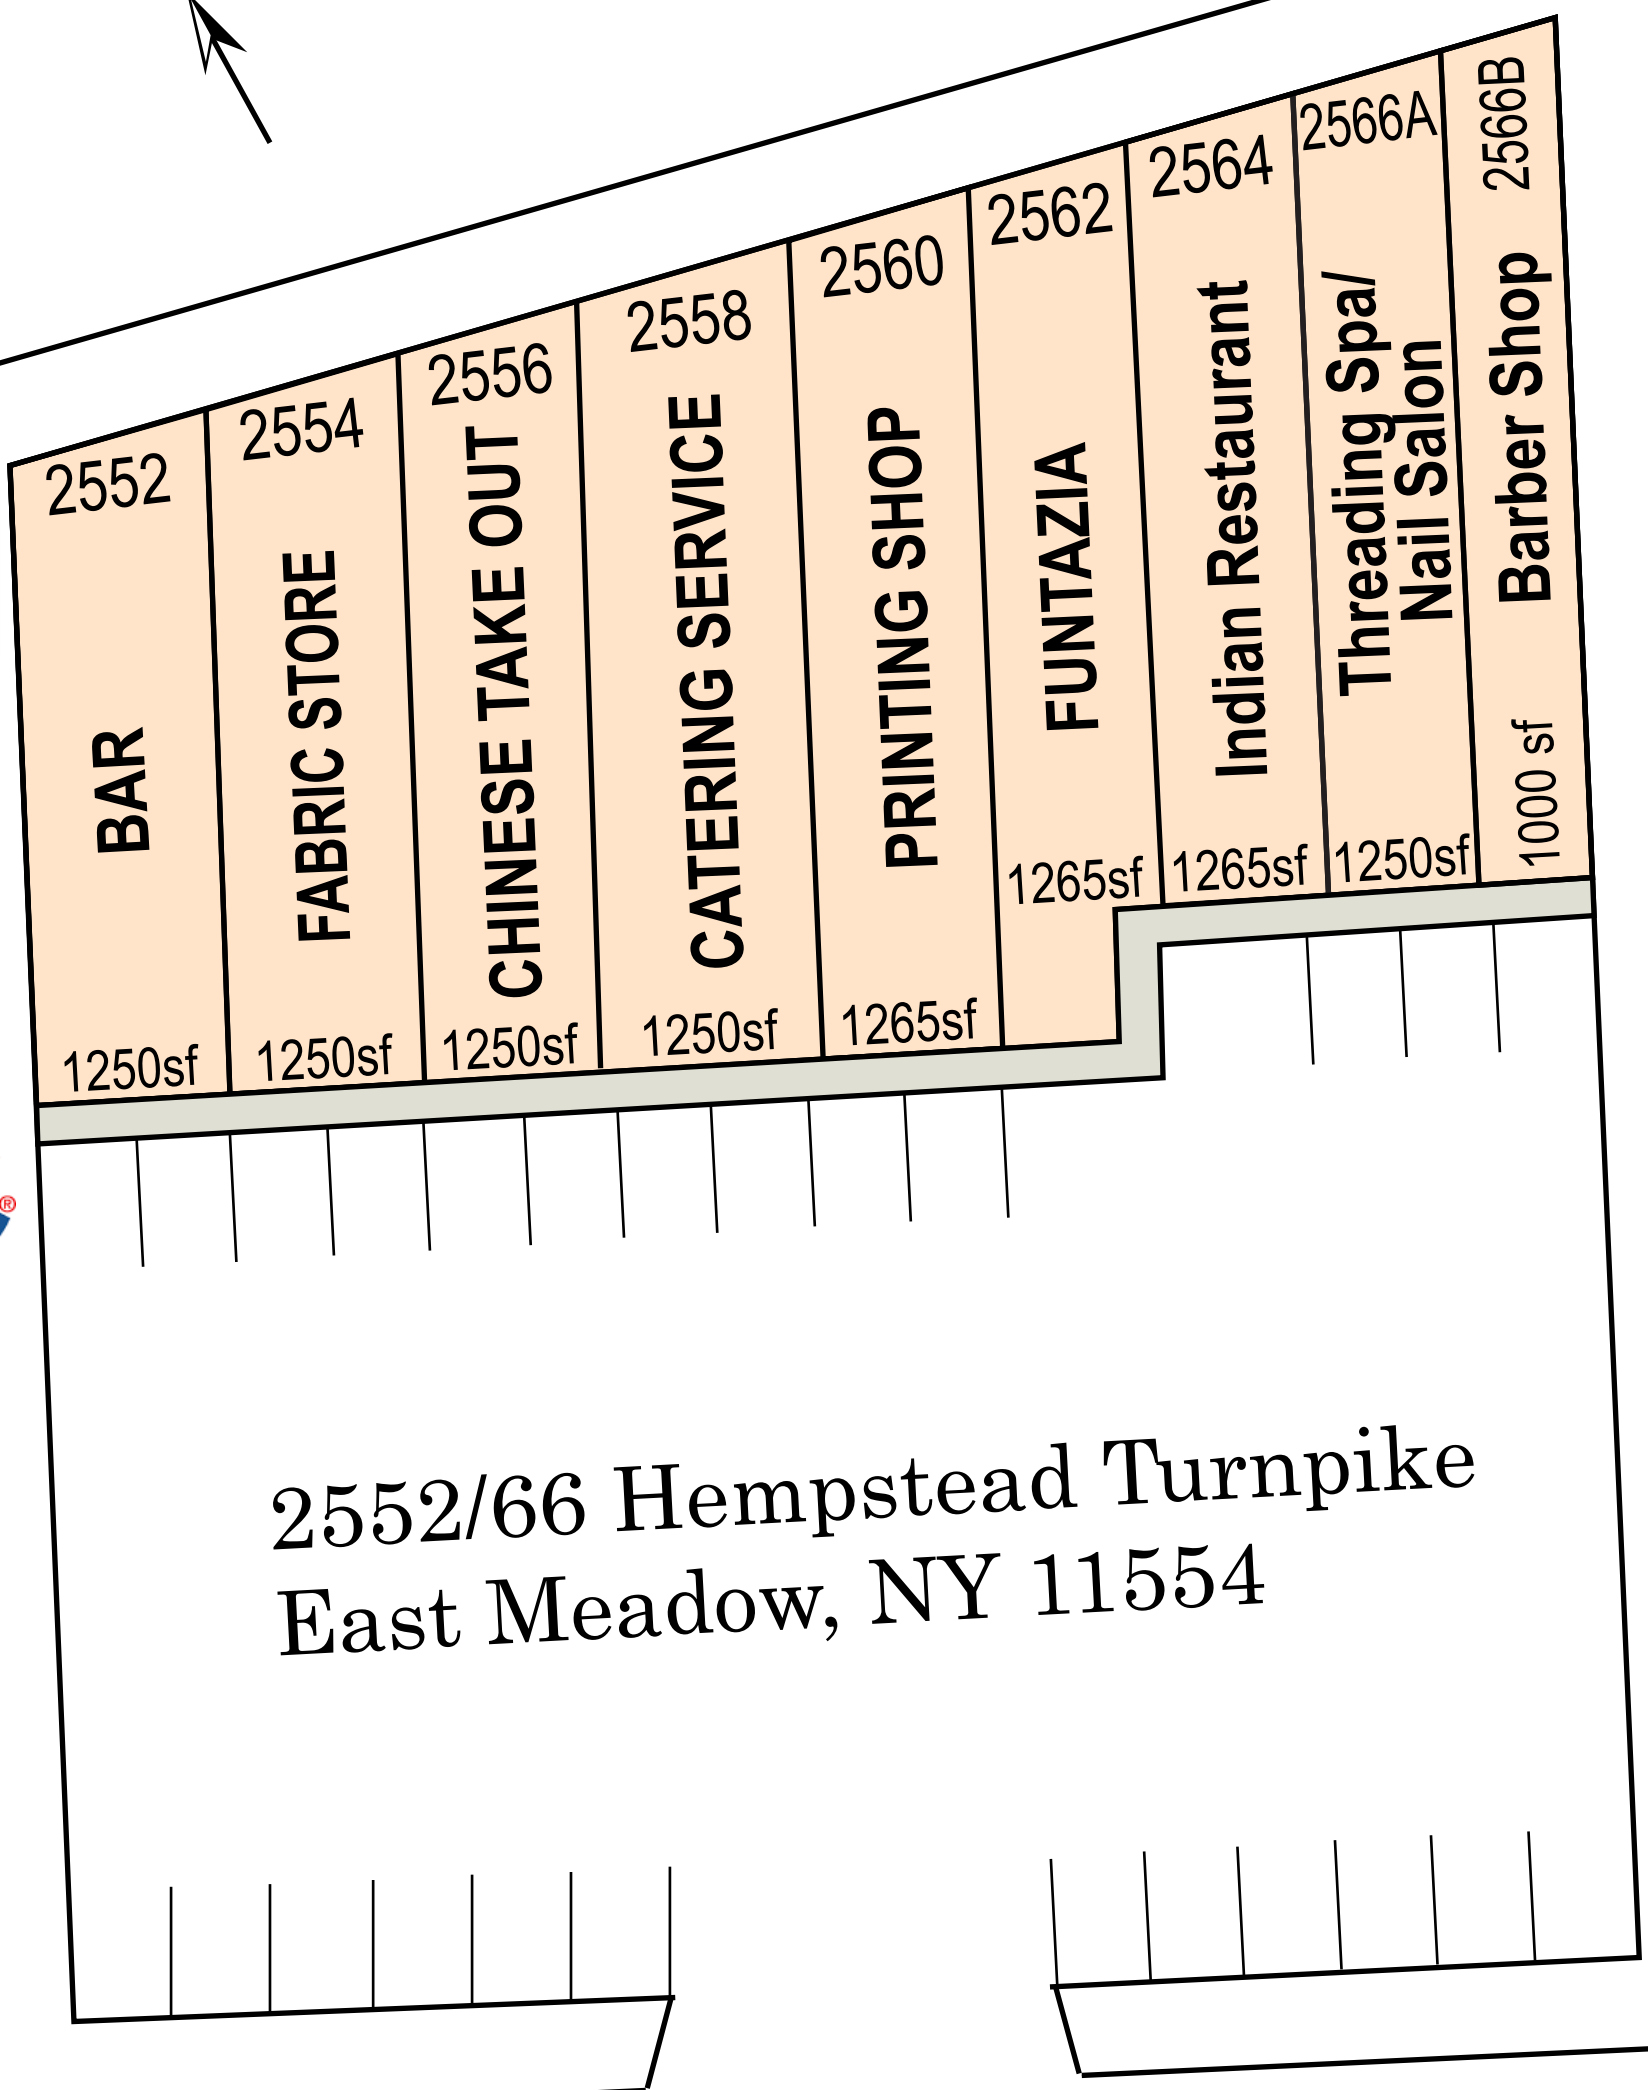

Wantaugh
State
Pkwy
1/4 Mile →

HEMPSTEAD TURNPIKE

2552/66 Hempstead Turnpike
East Meadow, NY 11554

N. PINE ST.