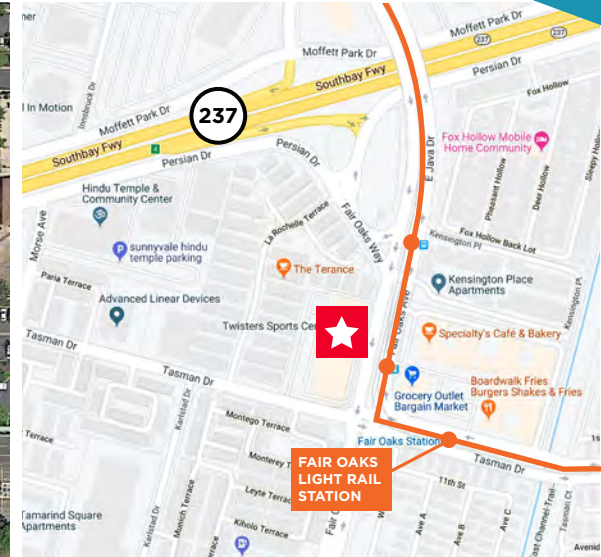

FOR LEASE

1161-1167 N. FAIR OAKS AVENUE

Sunnyvale, CA

**TOUR BY APPOINTMENT ONLY
DO NOT DISTURB TENANTS**

FOR LEASE - FREESTANDING BUILDING R&D/INDUSTRIAL/QUASI-RETAIL

±48,000 SF AVAILABLE 9/1/2020

HIGHLIGHTS

- Excellent Highway 101 Access
- Across the Street from Specialty's Bakery & Café, Peets Coffee, Boba Drive and Boardwalk Fries, Burgers and Shakes
- At Light Rail Station at Tasman and Fair Oaks Intersection
- ±3.6/1,000 Parking
- Power: 1,600 Amps @ 120/208V
- ±20' Clear Height
- Building Signage Available
- 4 Dock High Doors, Two Existing Grade Levels with Two More Grade Levels Currently Gressed In
- Large fenced yard space/area
- Tour by Appointment Only - Do Not Disturb Tenant
- Low NNN Expenses
- **Available 9/1/2020 (For the Entire Building)**

JON DECOITE

+1 408 615 3408

jon.decoite@cushwake.com

LIC #01471300

MIKE CONNOR

+1 650 320 0203

mike.connor@cushwake.com

LIC #00815242