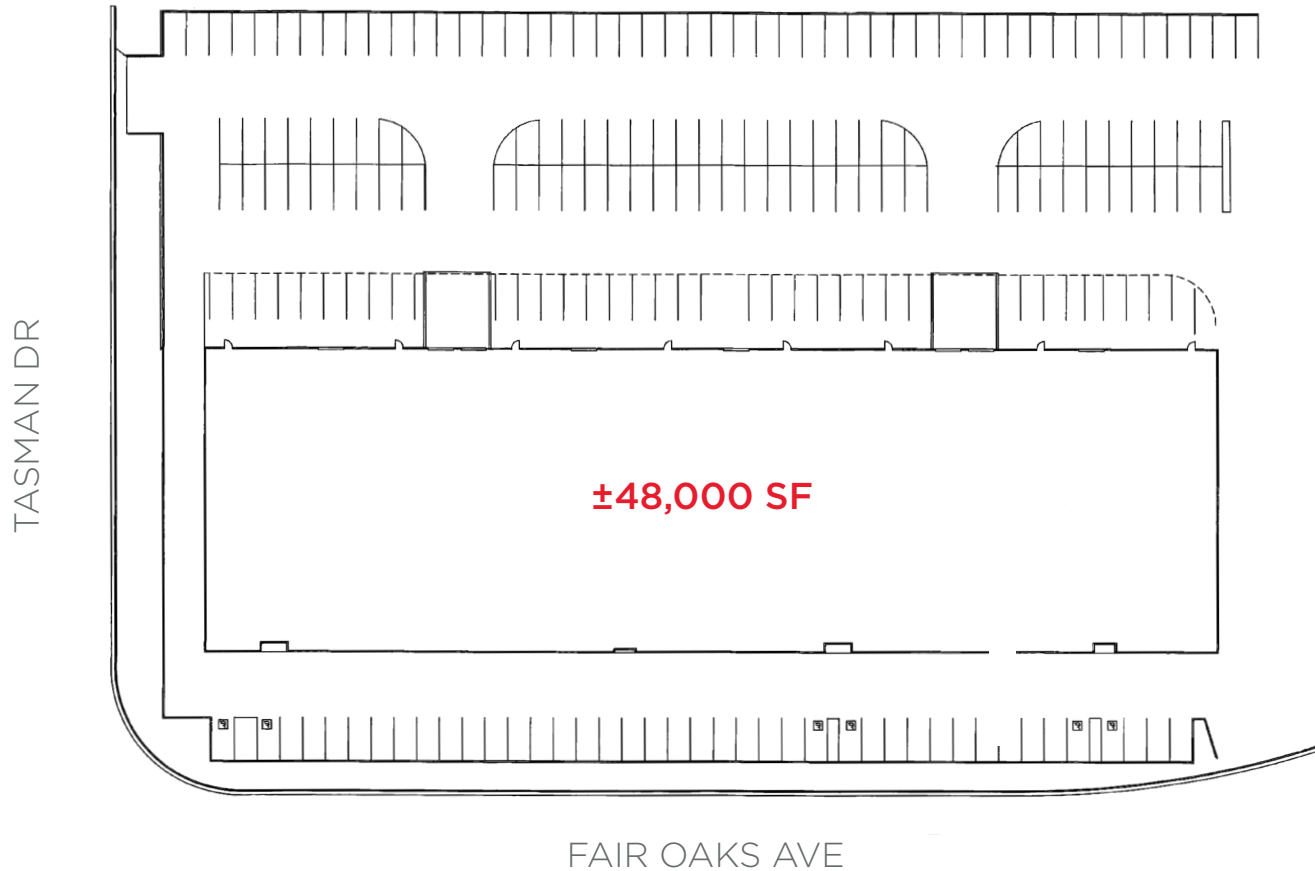

FOR LEASE
1161-1167 N. FAIR OAKS AVENUE
Sunnyvale, CA

**TOUR BY APPOINTMENT ONLY
DO NOT DISTURB TENANTS**

JON DECOITE
+1 408 615 3408
jon.decoite@cushwake.com
LIC #01471300

MIKE CONNOR
+1 650 320 0203
mike.connor@cushwake.com
LIC #00815242