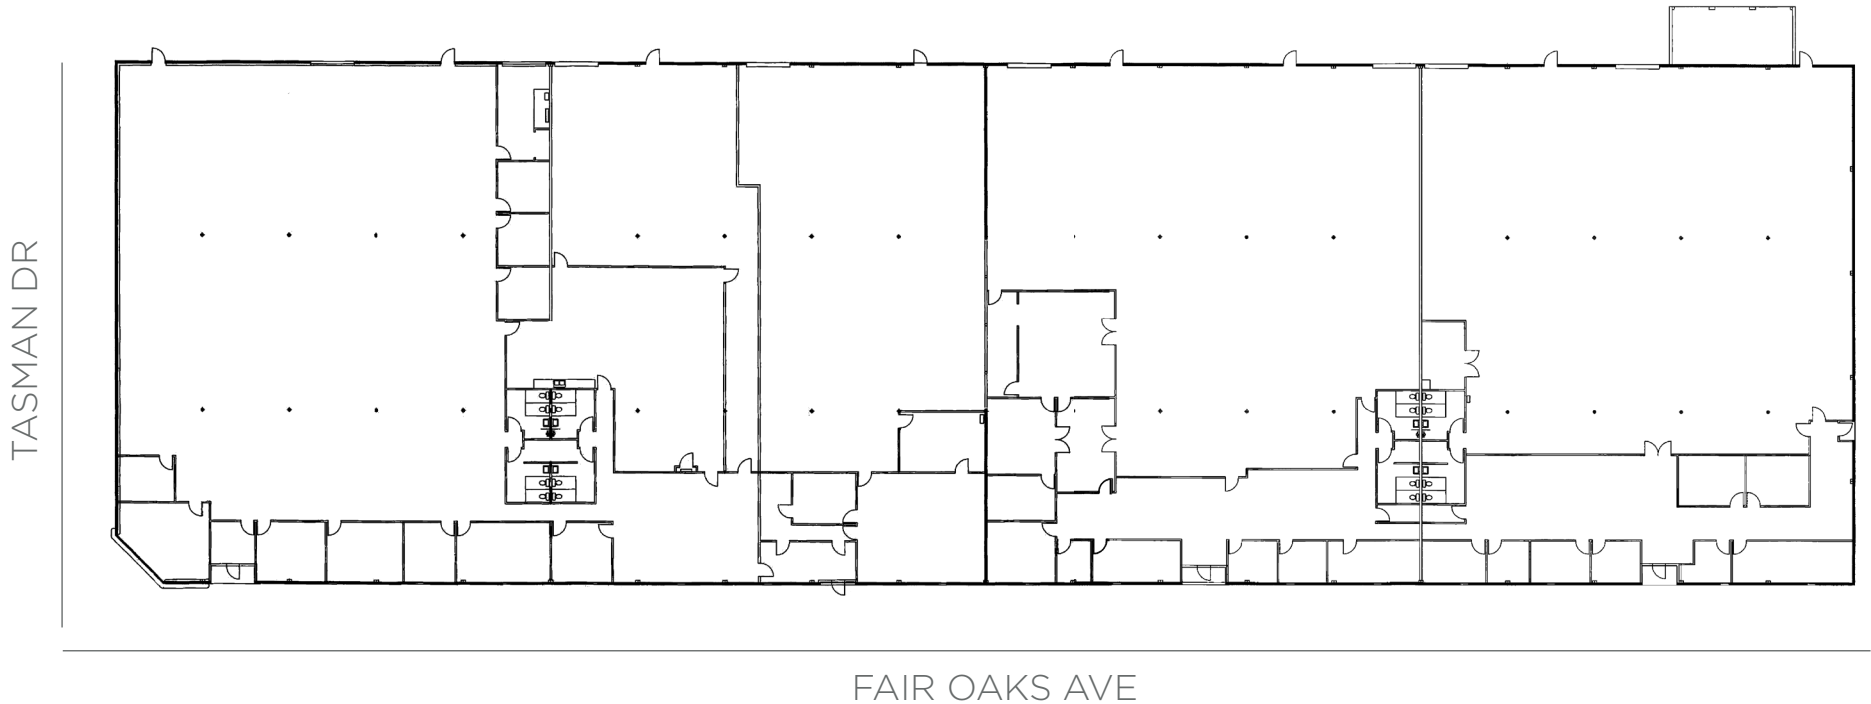

FOR LEASE

1161-1167 N. FAIR OAKS AVENUE

Sunnyvale, CA

**TOUR BY APPOINTMENT ONLY
DO NOT DISTURB TENANTS**

JON DECOITE

+1 408 615 3408
jon.decoite@cushwake.com
LIC #01471300

MIKE CONNOR

+1 650 320 0203
mike.connor@cushwake.com
LIC #00815242