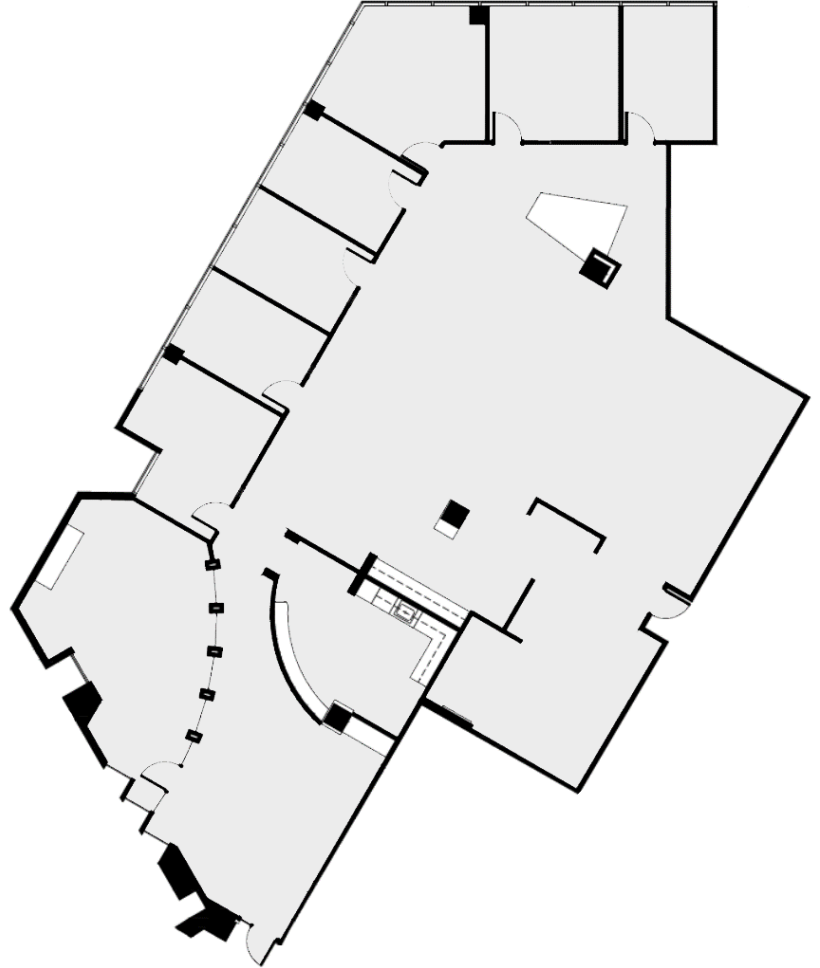

SUITE DETAILS

Suite	N301
Sq. Ft.	5,542
Floor	3
View	Exterior
Entrances	2
Reception	1
Conference Room	1
Offices	7
Kitchen	1
Bullpen	1
Storage Closet	1
Electrical Room	0
Server Room	1
Supplemental HVAC	N