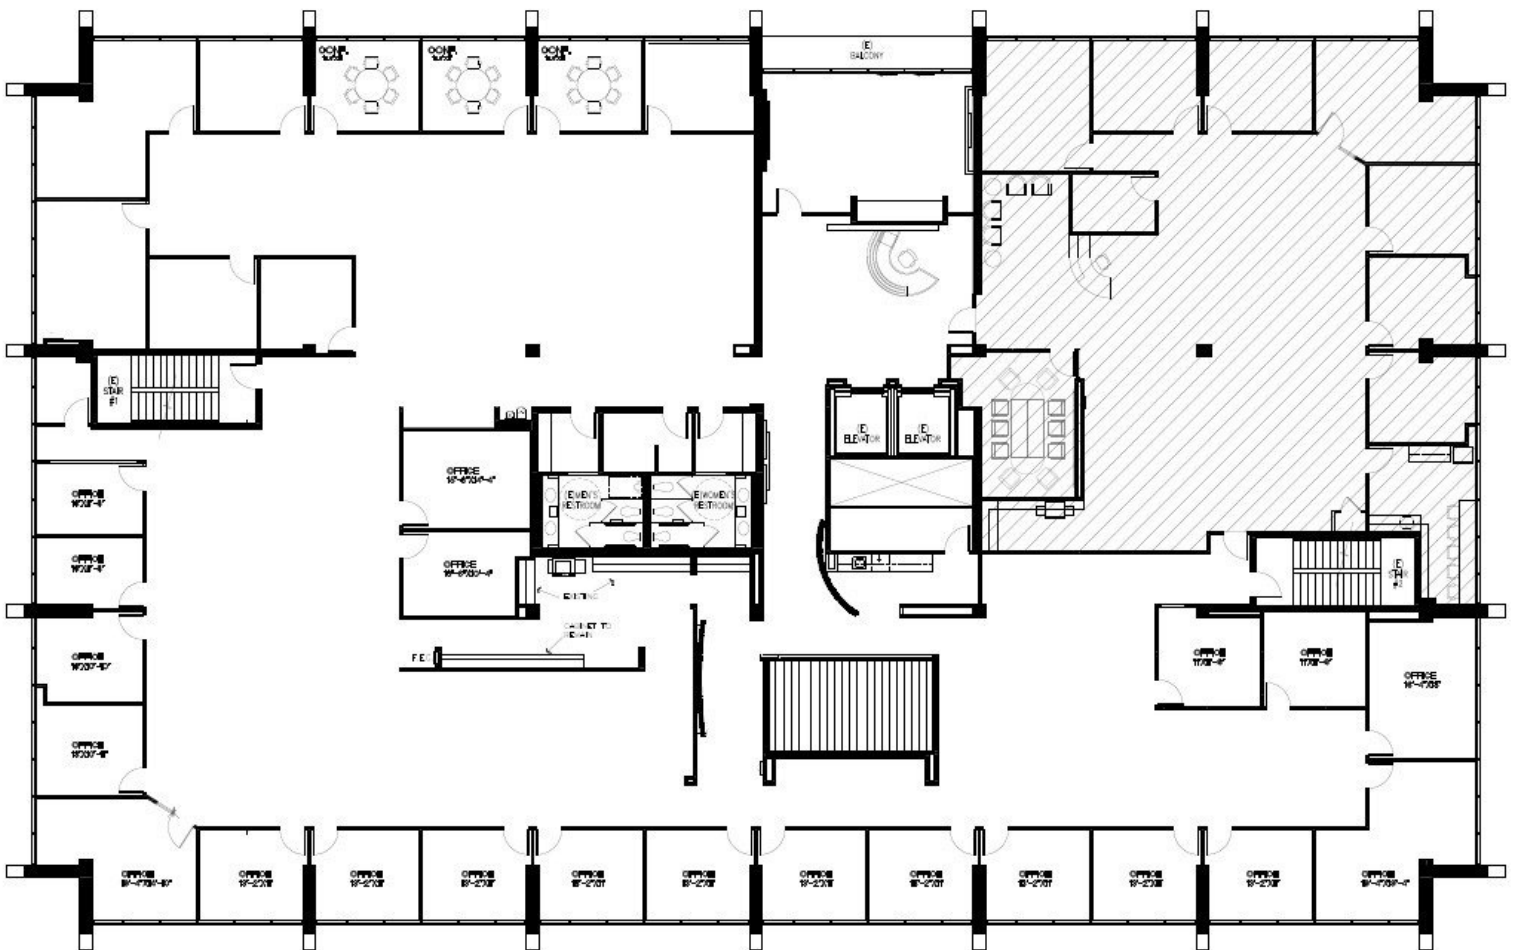

SUITE 200

18,797 RSF

SUITE 300

17,707 RSF

SUITE 400

15,330 RSF

4350

VON KARMAN AVE
NEWPORT BEACH, CA

SUITE 200

4350

VON KARMAN AVE
NEWPORT BEACH, CA

SUITE 200

SUITE	SQ FT	RATE	STATUS
200	18,797	CALL	AVAILABLE

FLOOR PLAN

4350

VON KARMAN AVE
NEWPORT BEACH, CA

SUITE 300

4350

VON KARMAN AVE
NEWPORT BEACH, CA

SUITE 300

SUITE	SQ FT	RATE	STATUS
300	17,707	CALL	AVAILABLE

FLOOR PLAN

- ### LEGEND
- NOTE: ALL OUTLETS ARE EXISTING AND MOUNTED AT 18" A.F.F., UNLESS NOTED OTHERWISE.
- ⊕ DUPLEX OUTLET, FLUSH WALL MOUNTED
 - ⊕ FOURPLEX OUTLET, FLUSH WALL MOUNTED
 - ⊕ DUPLEX OUTLET, FLUSH CEILING MOUNTED
 - ▽ TELEPHONE/DATA OUTLET, FLUSH WALL MOUNTED
 - ▽ DATA OUTLET, FLUSH WALL MOUNTED
 - ⊕ SPECIAL OUTLET, FLUSH WALL MOUNTED
 - ⊕ WALL MOUNTED POWER AND TEL/DATA IN-FEED FOR SYSTEMS FURNITURE
 - ⊕ FLOOR MOUNTED MONUMENT POWER/TEL/DATA IN-FEED FOR SYSTEMS FURNITURE
 - ⊕ FLOOR MOUNTED POWER AND TEL/DATA OUTLET
 - CR CARD READER, SECURED ACCESS
 - EM ELECTROL MAGNETIC DOOR HOLDER, WALL MOUNTED
 - ⊕ DIMMER SWITCH
 - ▽ THERMOSTAT
 - ⊕ BLANK COVER PLATE
 - ⊕ TELEPHONE/DATA BACKBOARD
 - ⊕ SINGLE SWITCH
 - ⊕ MOTION SENSOR SWITCH