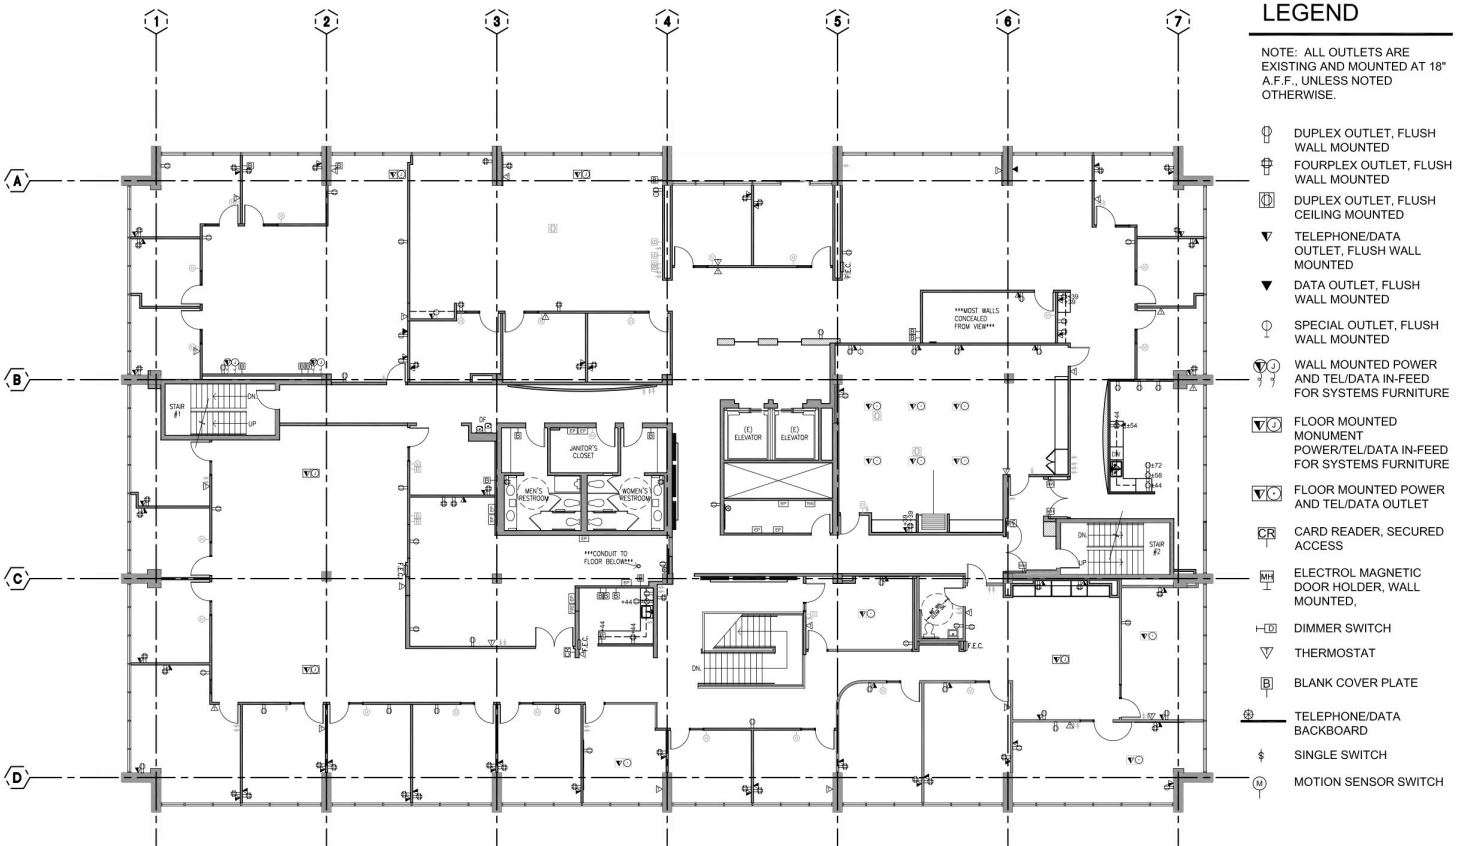

4350

VON KARMAN AVE
NEWPORT BEACH, CA

SUITE 300

SUITE	SQ FT	RATE	STATUS
300	17,707	CALL	AVAILABLE

FLOOR PLAN

1. ### LEGEND
2. NOTE: ALL OUTLETS ARE EXISTING AND MOUNTED AT 18" A.F.F., UNLESS NOTED OTHERWISE.
3. ⊕ DUPLEX OUTLET, FLUSH WALL MOUNTED
   - ⊕ FOURPLEX OUTLET, FLUSH WALL MOUNTED
   - ⊕ DUPLEX OUTLET, FLUSH CEILING MOUNTED
   - ▽ TELEPHONE/DATA OUTLET, FLUSH WALL MOUNTED
   - ▽ DATA OUTLET, FLUSH WALL MOUNTED
   - ⊕ SPECIAL OUTLET, FLUSH WALL MOUNTED
   - ⊕ WALL MOUNTED POWER AND TEL/DATA IN-FEED FOR SYSTEMS FURNITURE
   - ⊕ FLOOR MOUNTED MONUMENT POWER/TEL/DATA IN-FEED FOR SYSTEMS FURNITURE
   - ⊕ FLOOR MOUNTED POWER AND TEL/DATA OUTLET
   - CR CARD READER, SECURED ACCESS
   - EM ELECTROL MAGNETIC DOOR HOLDER, WALL MOUNTED
   - ⊕ DIMMER SWITCH
   - ▽ THERMOSTAT
   - ⊕ BLANK COVER PLATE
   - ⊕ TELEPHONE/DATA BACKBOARD
   - ⊕ SINGLE SWITCH
   - ⊕ MOTION SENSOR SWITCH

AS-BUILT - 3RD FLOOR W/ POWER

4350 Von Karman Avenue, Newport Beach CA
Drawing Date: 09.14.2016