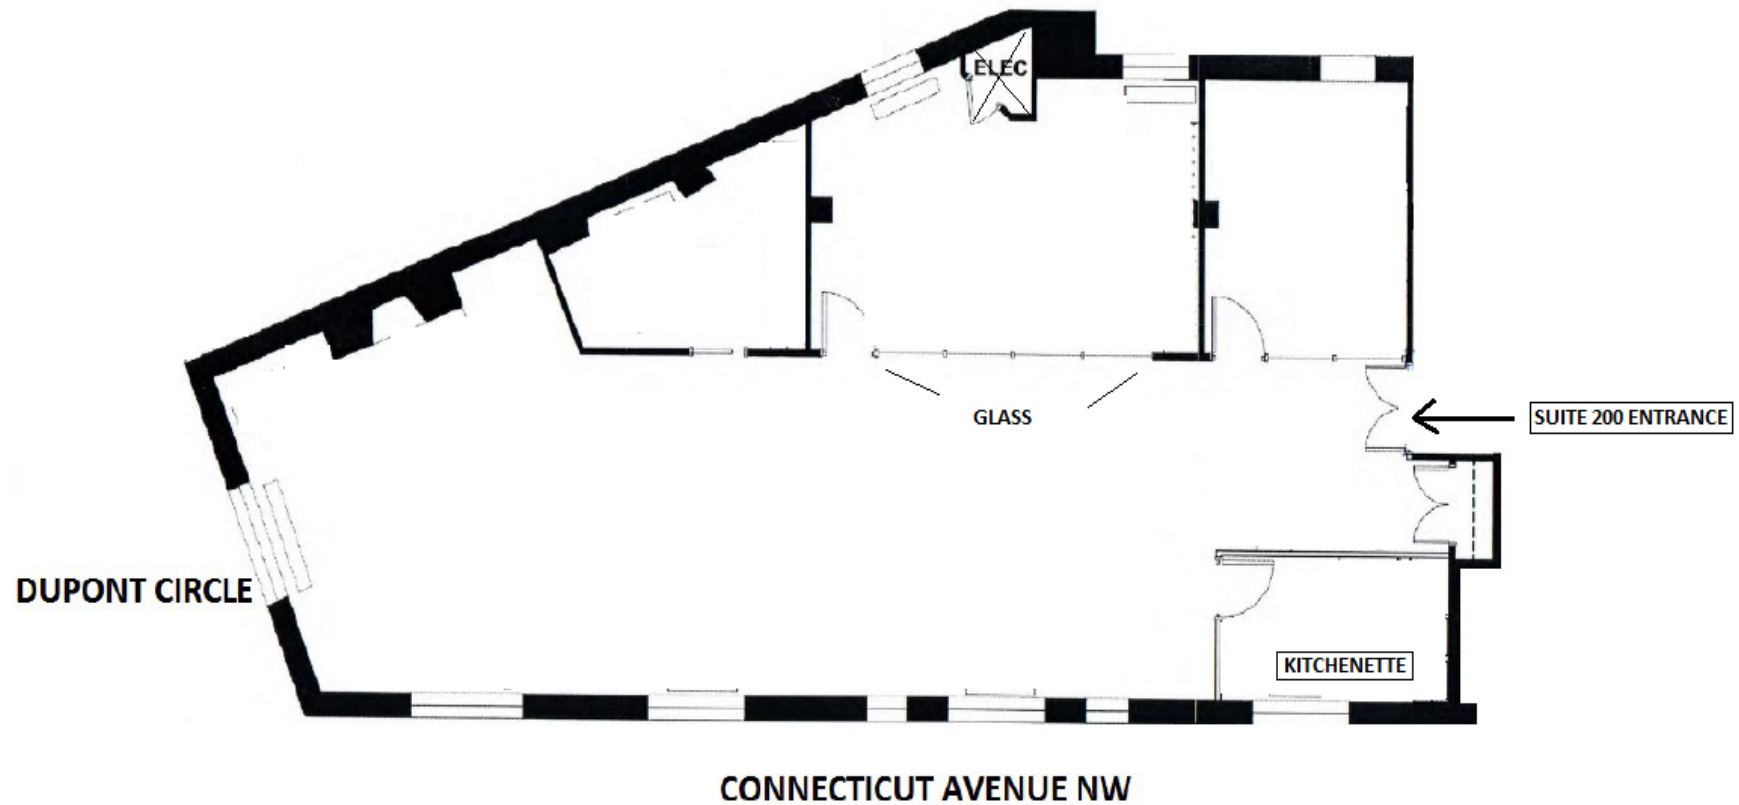

THE BANK BUILDING (1367 CONNECTICUT AVENUE NW)

SUITE 200

2,222 SF

NOT TO SCALE. IMAGE AND DIMENSIONS ARE APPROXIMATE AND SUBJECT TO VERIFICATION.

06/03/20