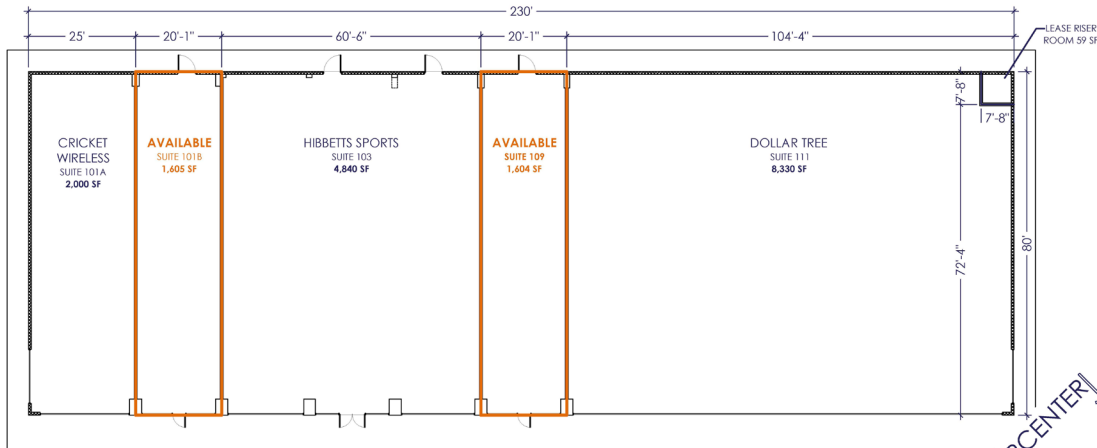

SUITE	TENANT	SQFT
101A	Cricket Wireless	2,000
101B	Available	1,605
103	Hibbett's Sports	4,840
109	Available	1,604
111	Dollar Tree	8,330

WALMART SUPERCENTER

LE MARS

LE MARS SHOPPING CENTER
1319 Holton Street
Le Mars, IA 51031