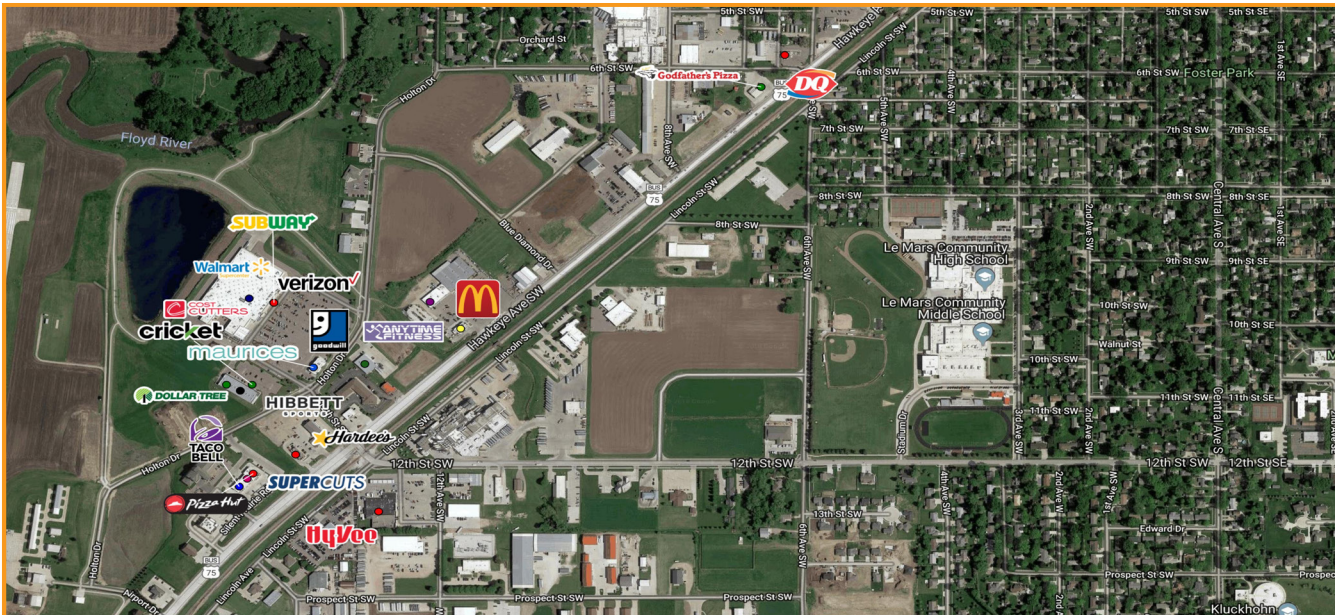

SUITE	TENANT	SQFT
101A	Cricket Wireless	2,000
101B	Available	1,605
103	Hibbett's Sports	4,840
109	Available	1,604
111	Dollar Tree	8,330

WALMART SUPERCENTER