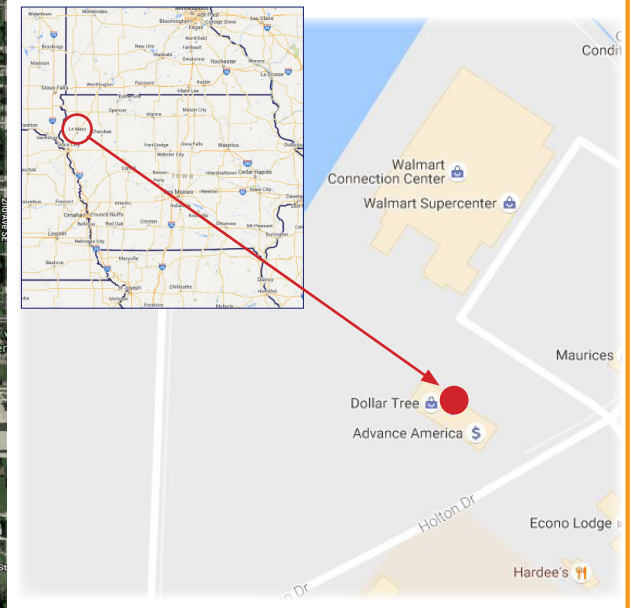

# LE MARS

LE MARS SHOPPING CENTER  
1319 Holton Street  
Le Mars, IA 51031

## PROPERTY FEATURES

Join Dollar Tree and Hibbett Sports in this excellent location with outstanding visibility, neighboring the local Walmart Supercenter.

**Schostak**  
BROTHERS & COMPANY  
www.schostak.com

Rebecca Dragin  
(614) 306-4556 dragin@schostak.com  
17800 Laurel Park Drive, N. - Suite 200C  
Livonia, MI 48152

Scan the QR Code for a list of our other properties!

SUITE	TENANT	SQFT
101A	Cricket Wireless	2,000
101B	Available	1,605
103	Hibbett's Sports	4,840
109	Available	1,604
111	Dollar Tree	8,330

WALMART SUPERCENTER