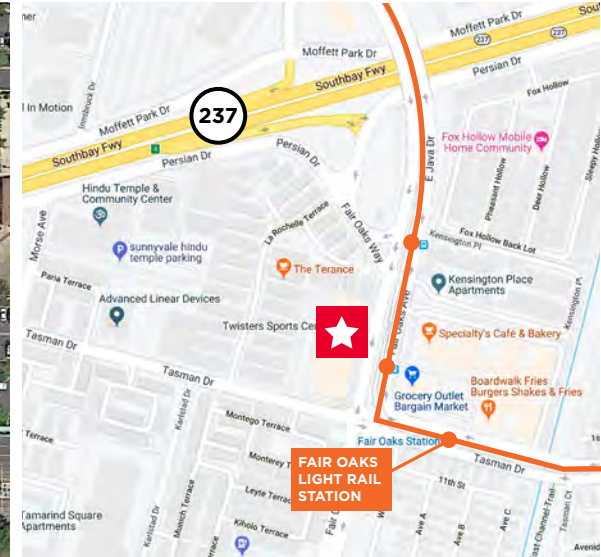

FOR LEASE
1165 N. FAIR OAKS AVENUE
Sunnyvale, CA

FOR LEASE
INDUSTRIAL/R&D/QUASI RETAIL
±18,000 SF - AVAILABLE NOW

HIGHLIGHTS

- Excellent Highway 101 Access
- Across the Street from Retail Amenities
- At Light Rail Station at Tasman and Fair Oaks Intersection
- ±3.6/1,000 Parking
- ±19' Clear Height
- Building Signage Available
- 1 Dock High Door, 1 Glassed in Grade Level Door
- Large Fenced Yard Space/Area
- Low NNN Expenses

Boba Drive
Boardwalk
Grocery Outlet

TASMAN DR

Levi's Stadium
Bourbon Pub

Denny's
Hobee's
Shell
Larkspur Landing
McDonald's

Hotpot First
Homi Japanese Ramen
Ming Tasty

Cafe Falafel
Pizza My Heart
Iguana's
TOGO's
Bubble Tea

Bagel Street Café
Marty's Donuts
KFC
Joy Wok
Lucky
Pizza Hut
Starbucks

Taj Mahal Fish Market
Barn Thai
Sushi Blvd
Speedy Taco's
Oasis Baklava

SANTA CLARA SQUARE
Fleming's Steakhouse
Il Fornaio
Puesto
Whole Foods
Opa!
Sur la Table
CorePower Yoga
Specialty's Bakery & Café

MERCADO
Walmart Neighborhood Market
TJMaxx & Homegoods
Subway
World Wrapps
Jamba Juice
Starbucks
AMC Mercado
In-N-Out Burger
Krispy Kreme
Panda Express
SmokeEaters