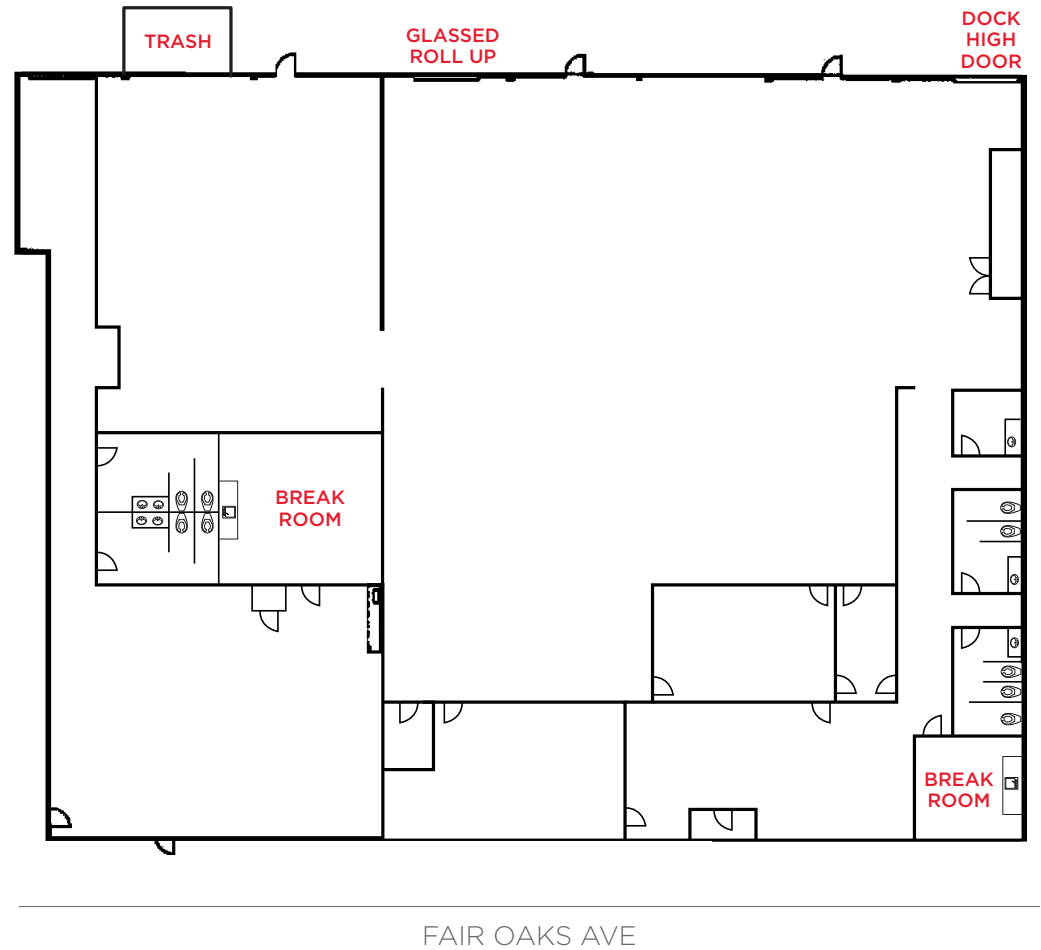

FOR LEASE
1165 N. FAIR OAKS AVENUE
Sunnyvale, CA

1165 N. FAIR OAKS
±18,000 SF

JON DECOITE
+1 408 615 3408
jon.decoite@cushwake.com
LIC #01471300

WALT STEPHENSON
+1 408 615 3458
walt.stephenson@cushwake.com
LIC #01793438

VIEW SITE SPECIFIC COVID-19 PREVENTION PLAN