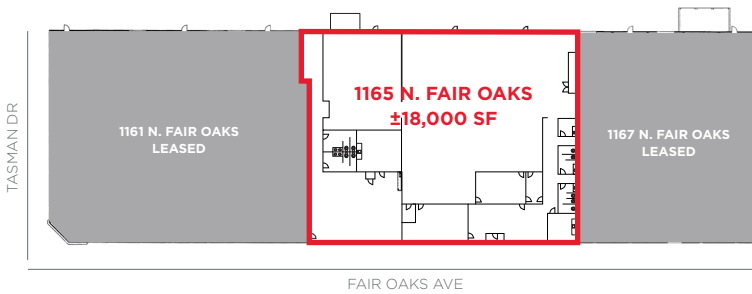

FOR LEASE
1165 N. FAIR OAKS AVENUE
Sunnyvale, CA

1165 N. FAIR OAKS
±18,000 SF

JON DECOITE
+1 408 615 3408
jon.decoite@cushwake.com
LIC #01471300

WALT STEPHENSON
+1 408 615 3458
walt.stephenson@cushwake.com
LIC #01793438

VIEW SITE SPECIFIC COVID-19 PREVENTION PLAN