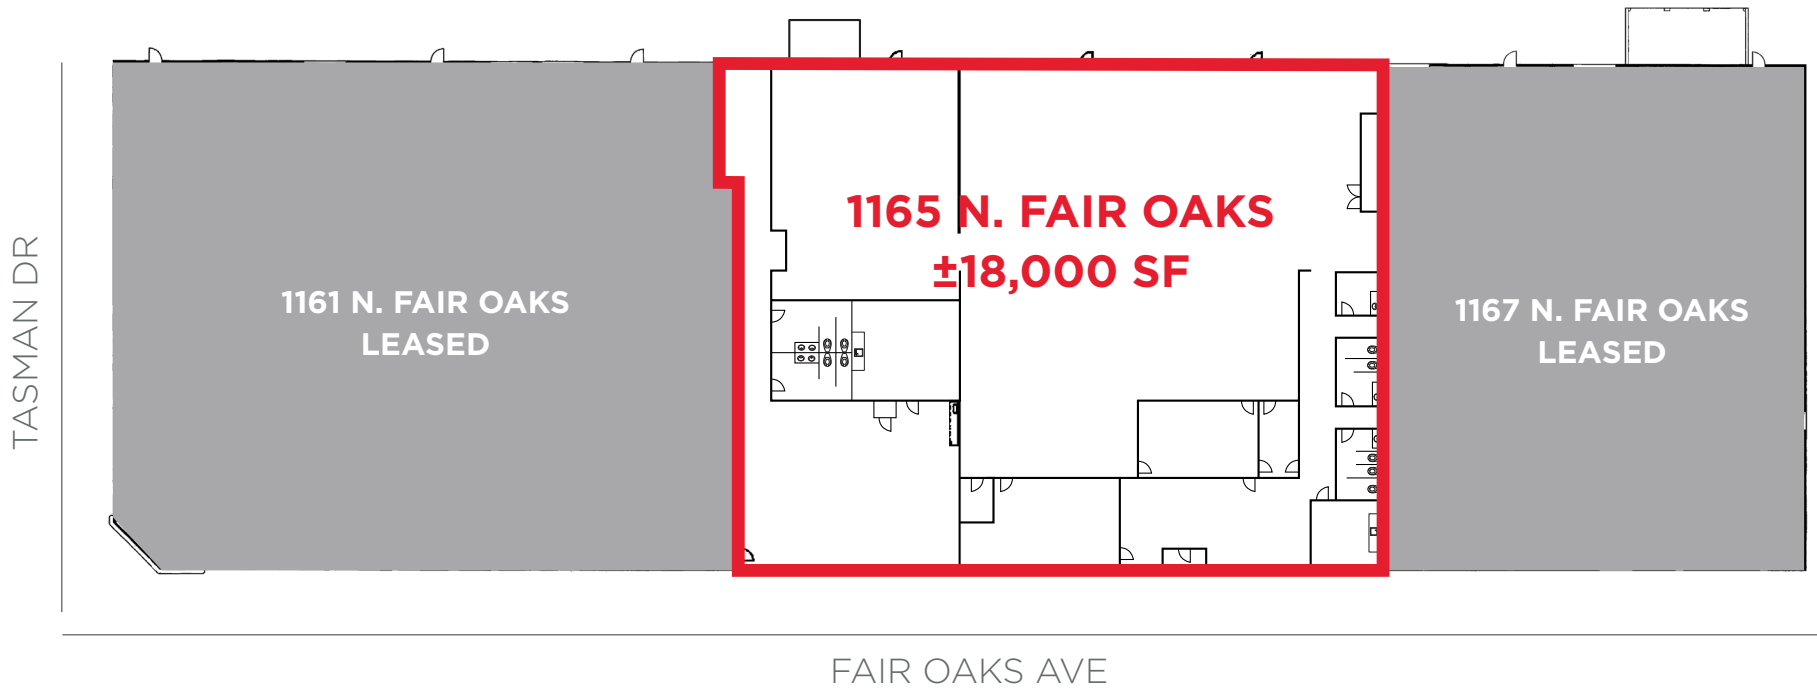

FOR LEASE
1165 N. FAIR OAKS AVENUE
Sunnyvale, CA

SITE PLAN

JON DECOITE
+1 408 615 3408
jon.decoite@cushwake.com
LIC #01471300

WALT STEPHENSON
+1 408 615 3458
walt.stephenson@cushwake.com
LIC #01793438

[VIEW SITE SPECIFIC COVID-19 PREVENTION PLAN](#)