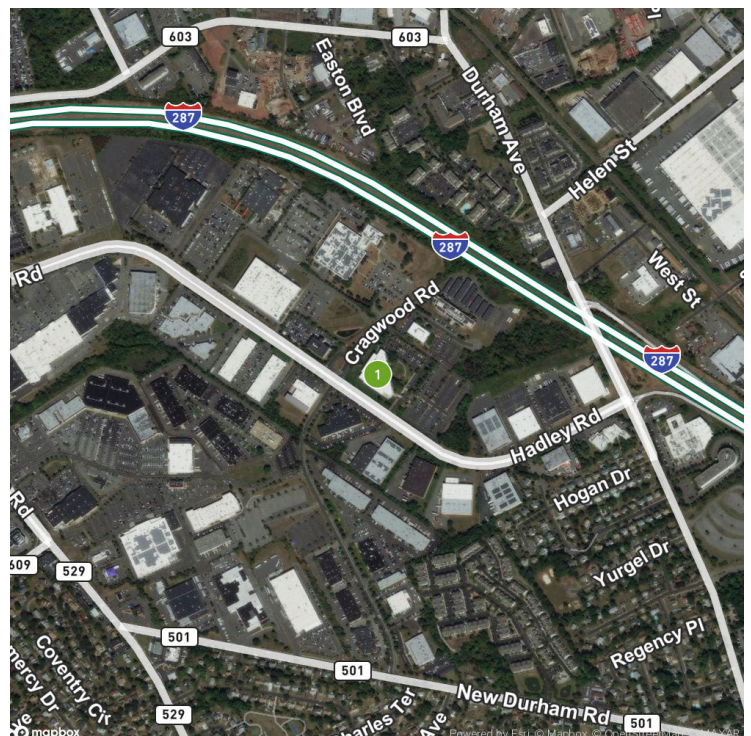

Office For Lease

CBRE

Southfield Center

One Cragwood Road
South Plainfield, NJ 07080

Available

1,500 – 30,000 RSF

Immediate Possession

Call for quote

Amenities

- On-site security
- On-site management
- Abundant parking
- Fiber Optic – High speed internet
- Easy access to Route 287
- Centrally located

Contact Us

Peter N. Shikar
First Vice President
+1 516 946 0425
peter.shikar@cbre.com