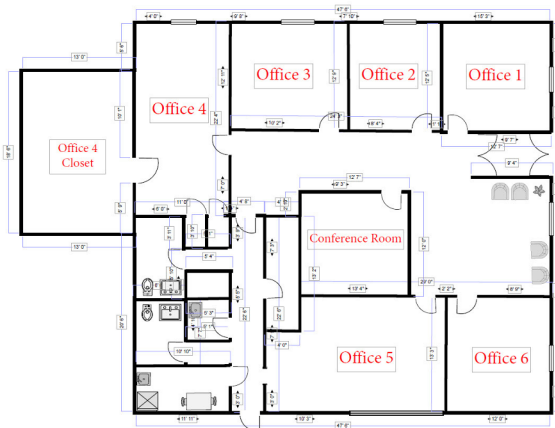

214 West First Avenue, Parkesburg, PA

**SINGLE OFFICE SUITES FOR LEASE -
STARTING AT \$500 PER MONTH
INCLUDING ALL UTILITIES!**

- **Private, Single Office Suites Available**
- **Ample Parking**
- **Common Kitchenette**
- **Shared Conference Room**
- **Common Waiting Room**
- **No Long-Term Commitment!**