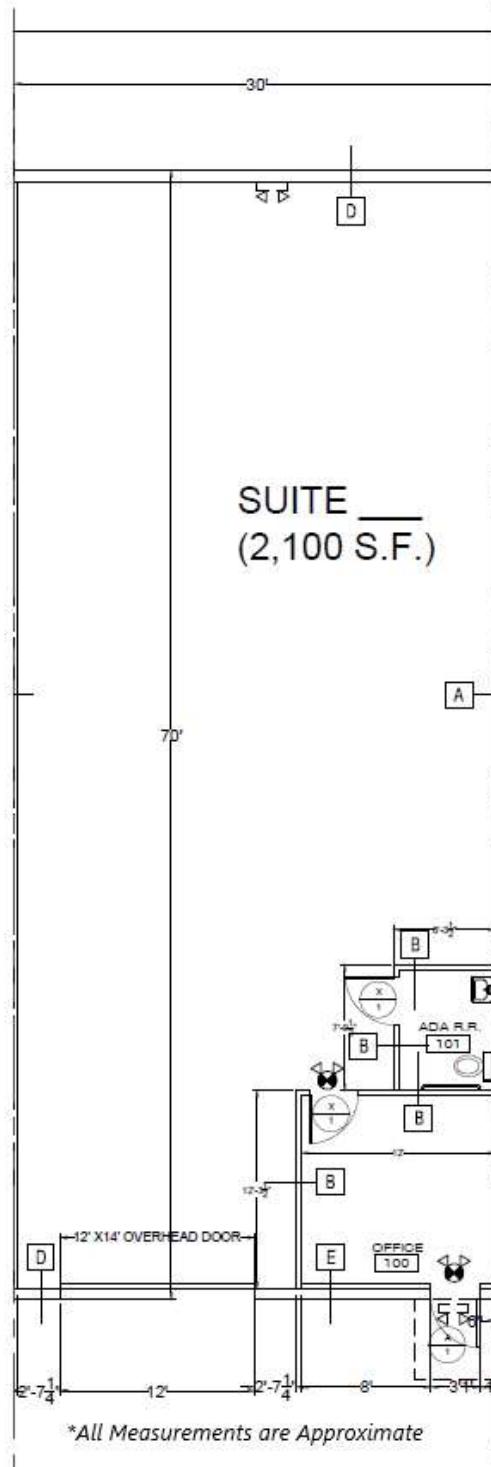

Rhodes Meadow Business Park

21631 RHODES RD, SPRING, TX 77388

For More Information

Joe Palumbo

281.609.7114
joe@3rdgd.com