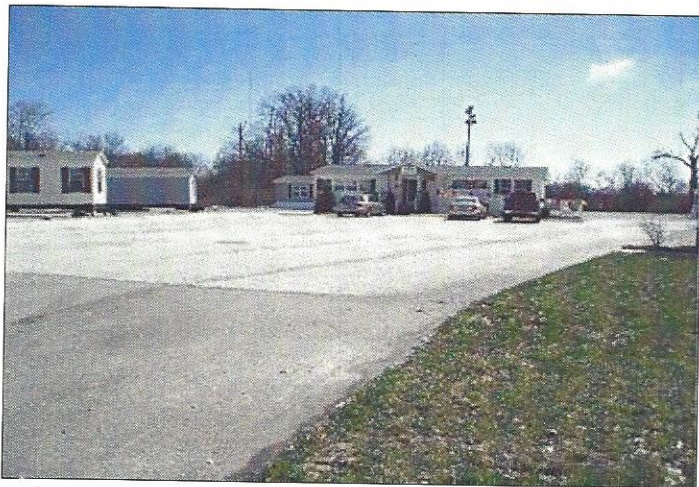

www.koogler-eyre.com

Batavia: (513) 753-9660
Mt. Orab: (937) 444-2910
Toll-free: (800) 248-9320

Commercial Group

1235 SR. 28 Miami

Features

- Mobile Home sales Center
- 3.32 acres
- Well based Lot
- Utilities to site
- Good traffic count
- Zoned B-2