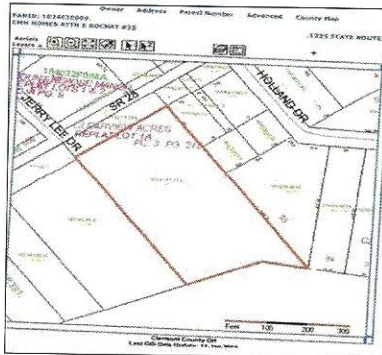

www.koogler-eyre.com

Batavia: (513) 753-9660
Mt. Orab: (937) 444-2910
Toll-free: (800) 248-9320

Commercial Group

1235 SR. 28 Miami

Features

- Mobile Home sales Center
- 3.32 acres
- Well based Lot
- Utilities to site
- Good traffic count
- Zoned B-2