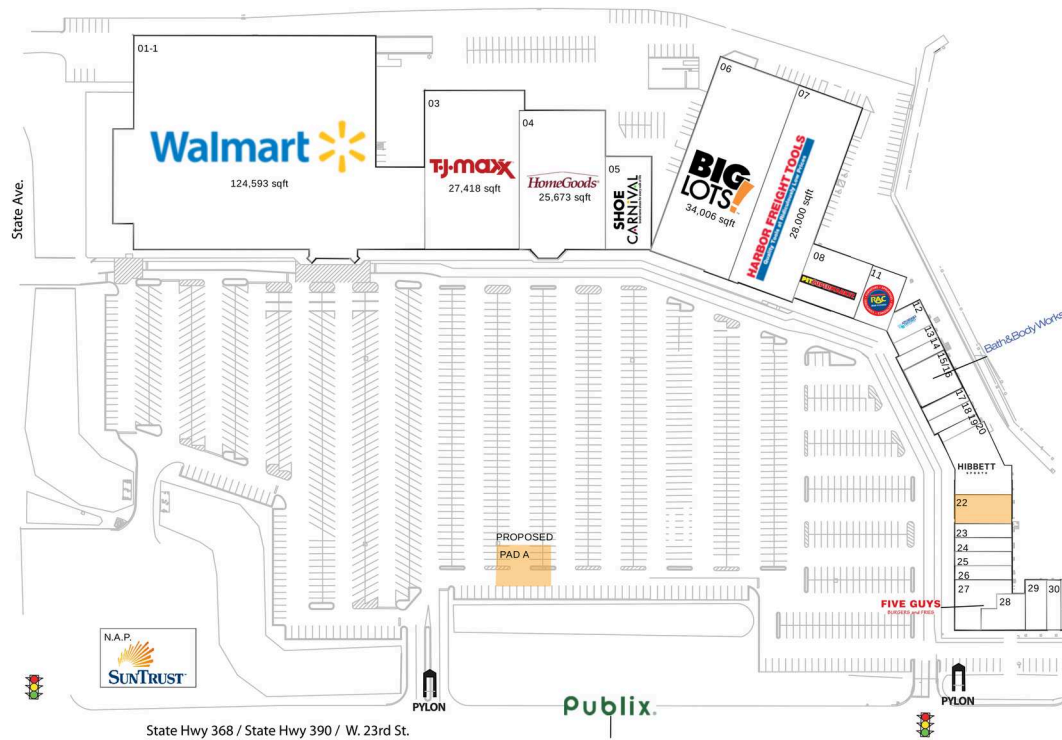

Panama City Square

Panama City, FL

30.1879, -85.6692

535 West 23rd St. | Panama City, FL 32405

Center Size: 298,665 SF

Demographics	1 Mile	3 Mile	5 Mile
	4,739	43,844	79,099
	2,011	18,561	32,461
	\$56,822	\$60,845	\$66,949

High visibility from 40,000+ vehicles daily

Strong lineup of national retailers include Walmart Supercenter, T.J. Maxx, HomeGoods, Pet Supermarket, Hibbett Sports and Big Lots

Proven tenant stability with strong sales performance

Panama City Square

Panama City, FL

30.1879, -85.6692

535 West 23rd St. | Panama City, FL 32405

Available Space

22 3,200 SF

Pad Opportunities

PAD A 0 SF/0

Current Retailers

N.A.P.	SunTrust Bank	0 SF
N.A.P.1.	Publix	0 SF
01-1	Walmart	124,593 SF
03	T.J. Maxx	27,418 SF
04	HomeGoods	25,673 SF
05	Shoe Carnival	8,450 SF
06	Big Lots	34,006 SF
07	Harbor Freight Tools	28,000 SF
08	Pet Supermarket	7,200 SF
11	Rent-A-Center	4,000 SF
12	Affordable Dentures	2,170 SF
13	Advance America	1,200 SF
14	Sally Beauty Supply	1,300 SF
15/16	Bath & Body Works	3,900 SF
17	Magic Nails	1,300 SF
18	Carolina Medical Lab	1,300 SF
19	Jewelry By John	900 SF
20	Hibbett Sports	6,455 SF
23	Jin Jin 88	1,600 SF
24	Jackson Hewitt	1,600 SF
25	Great Clips	1,600 SF
26	The UPS Store	1,600 SF
27	Five Guys Burgers And Fries	3,350 SF
28	Taco Casa / Marble Slab	3,250 SF
29	Gyro Cafe	2,100 SF
30	Cell Touch	1,400 SF
31	Freeway Insurance	1,120 SF