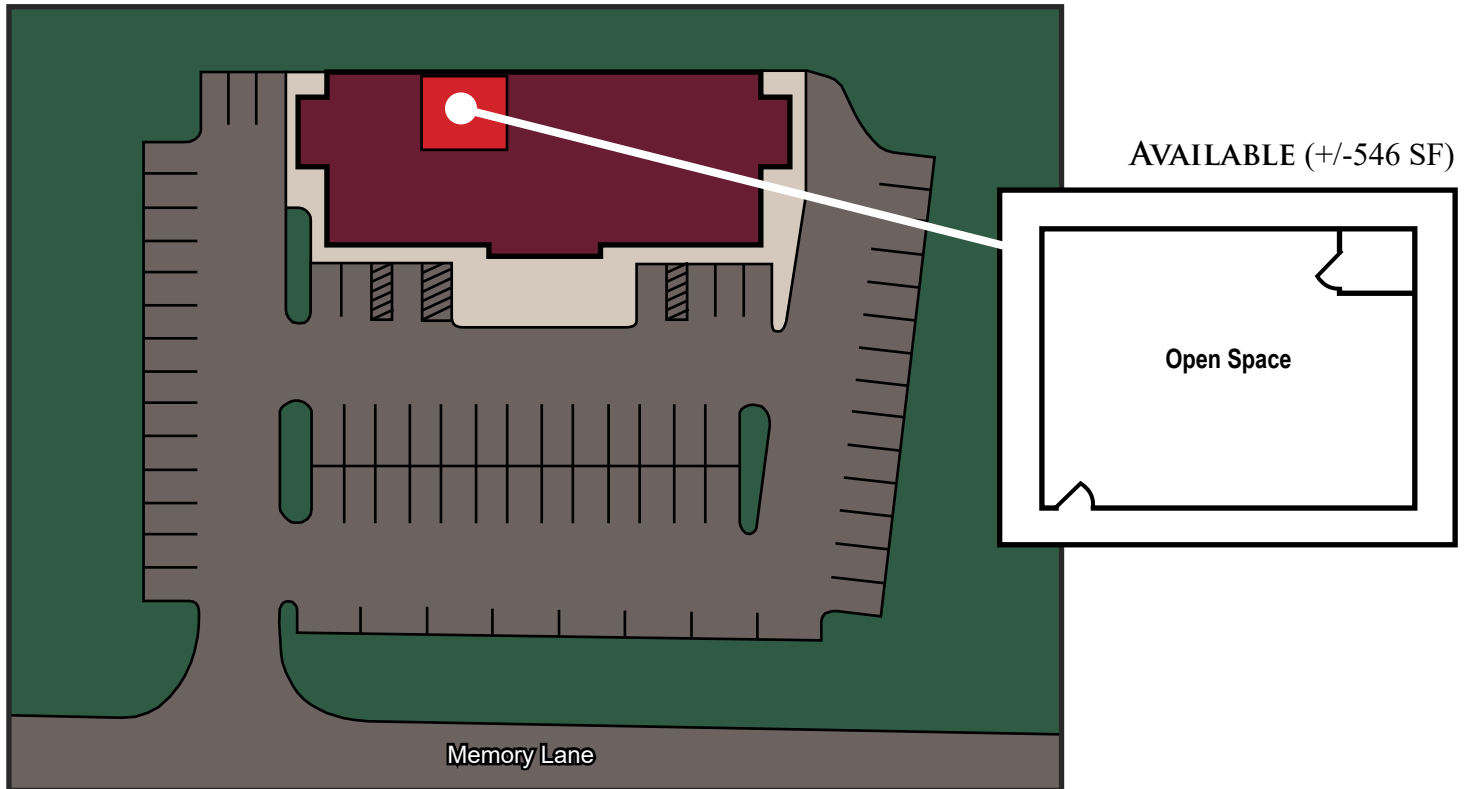

10310 MEMORY LANE

Chesterfield, Virginia 23832

FOR LEASE

Janice Logue

janice.logue@domcommercial.com

Phone: 804.895.2443, Call or Text!

domcommercial.com