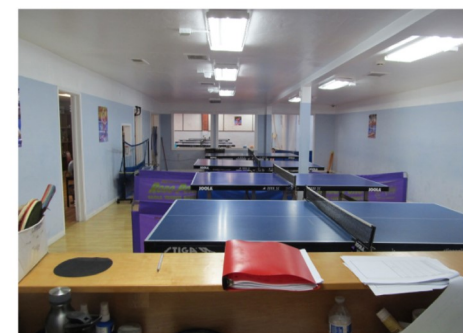

Matt Gondak
510-450-1434
mgondak@mrecommercial.com
(CA BRE No: 00832220)

Jim Hoang
510-350-7346
jhoang@mrecommercial.com
(CA BRE No: 01949301)

[PHOTOS](#)

[STREET VIEW](#)

[SATELLITE](#)

[MAP](#)

[AREA BUSINESS](#)

All information furnished herein was provided by sources deemed reliable, but no representation is made or implied as to the accuracy thereof. This information herein and within the pages that follow is offered in good faith, but is subject to errors, omissions, change of price, prior sale, rental, lease or financing, withdrawal, or other conditions.