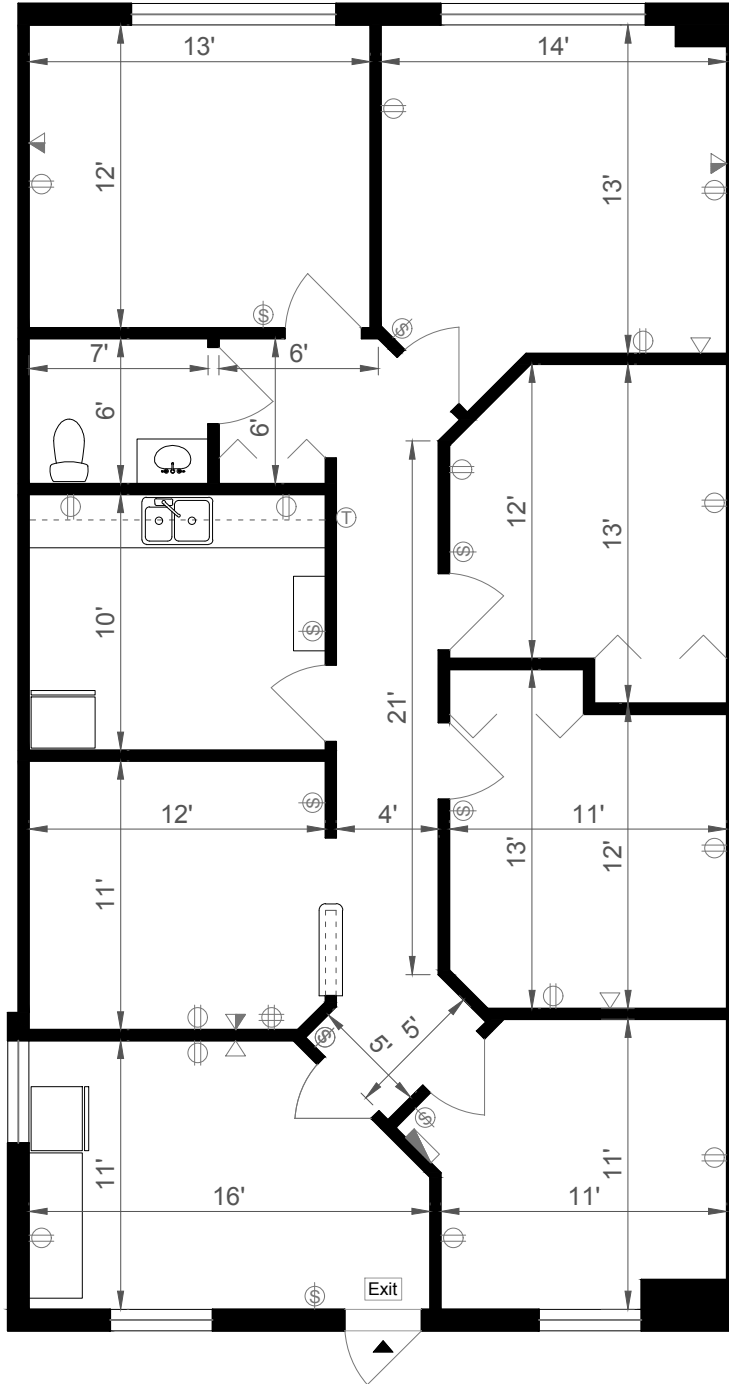

EMERALD LAKE PLAZA

3107 STIRLING ROAD - SUITE 107 | FORT LAUDERDALE, FL 33312

LEGEND:

	THERMOSTAT
	DOUBLE RECEPTACLE
	QUAD RECEPTACLE
	SINGLE SWITCH
	DOUBLE SWITCH
	QUATRUPLE SWITCH
	ELECTRICAL PANEL
	CABLE RECEPTACLE
	VOICE RECEPTACLE
	DATA RECEPTACLE
	VOICE/DATA RECEPTACLE

1,528 Rentable SF