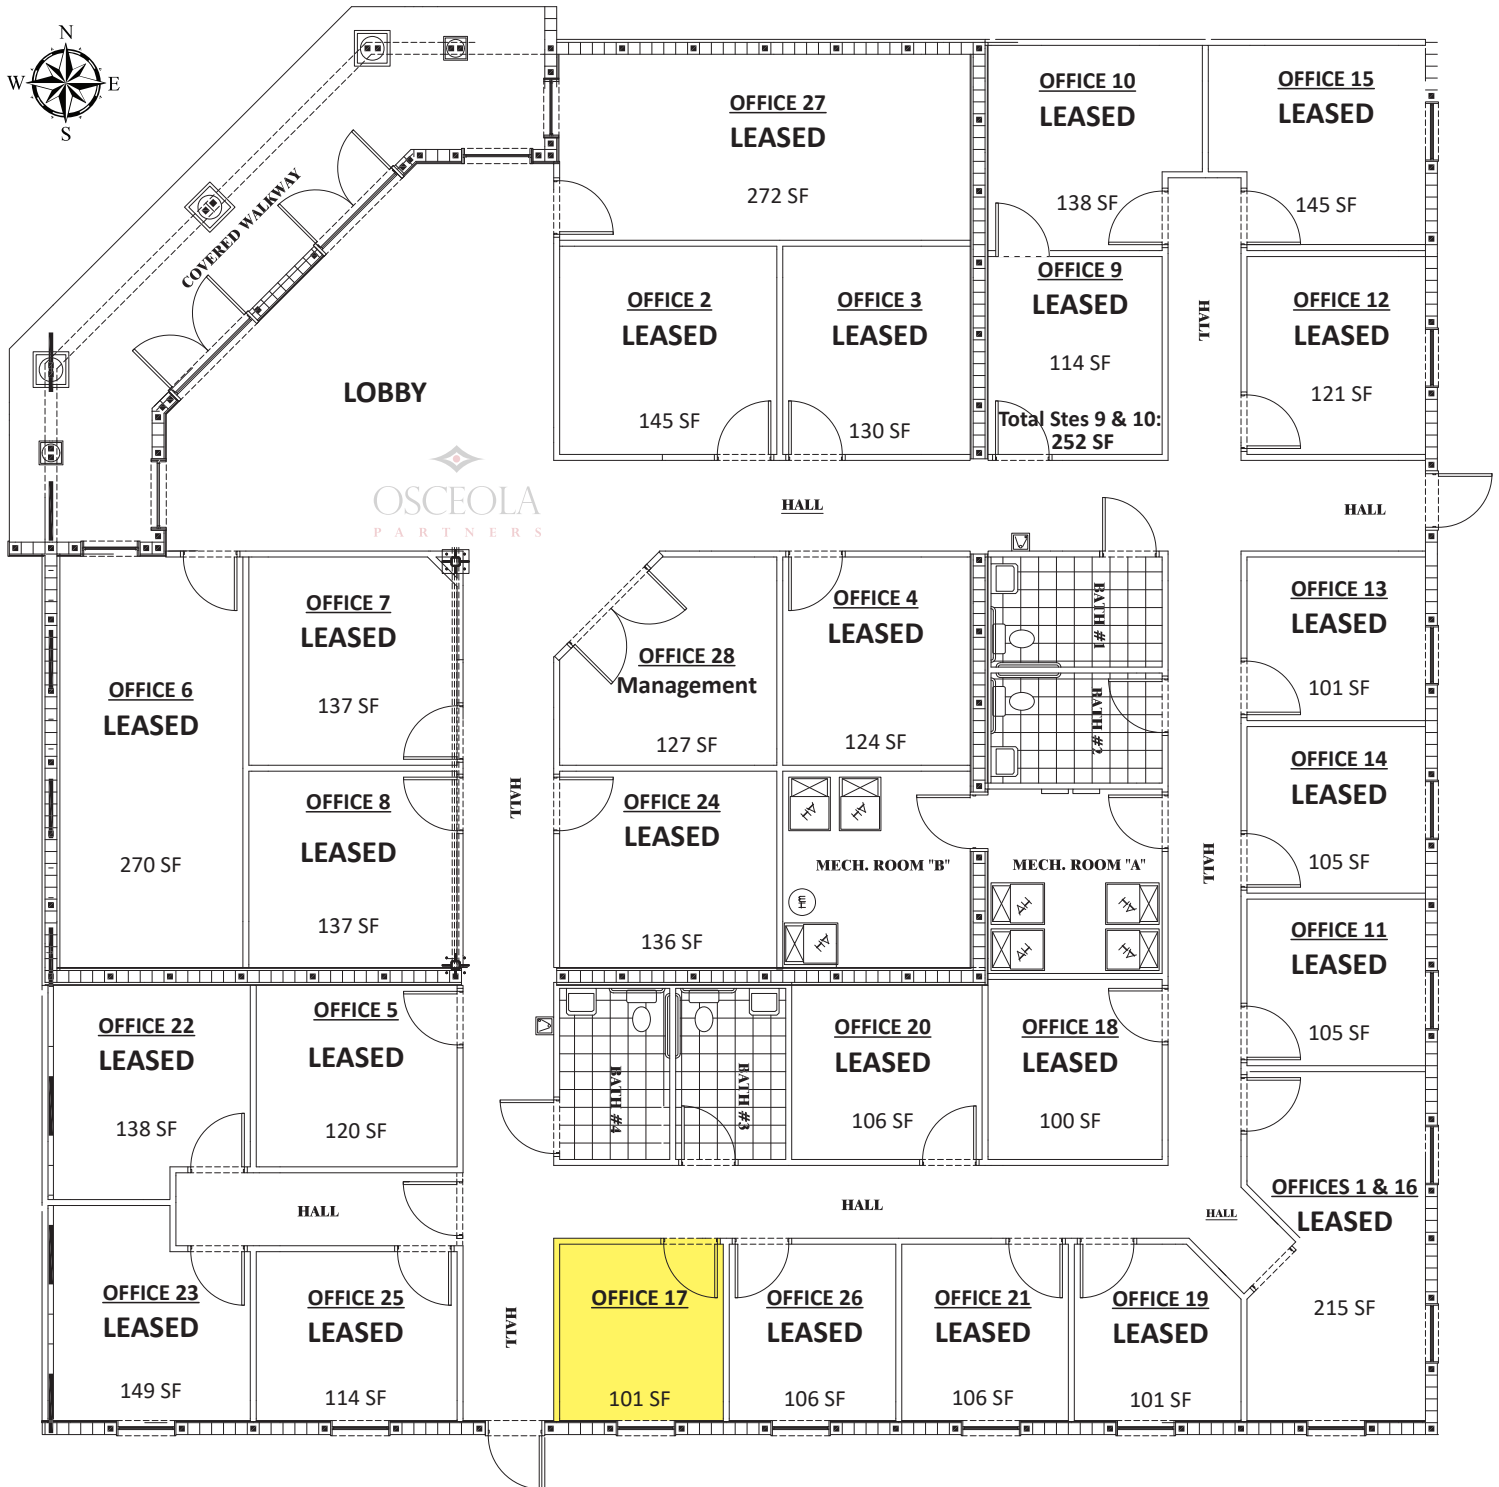

Cory Lake Professional Center EXECUTIVE SUITES

Floor Plan

Building 7 • 10335 Cross Creek Boulevard

Osceola Partners, LLC

Licensed Real Estate Broker

3314 Henderson Boulevard, Suite 106, Tampa, FL 33609

Tel 813.532.8142 • Fax 813.347.9111 • OsceolaPartners.com