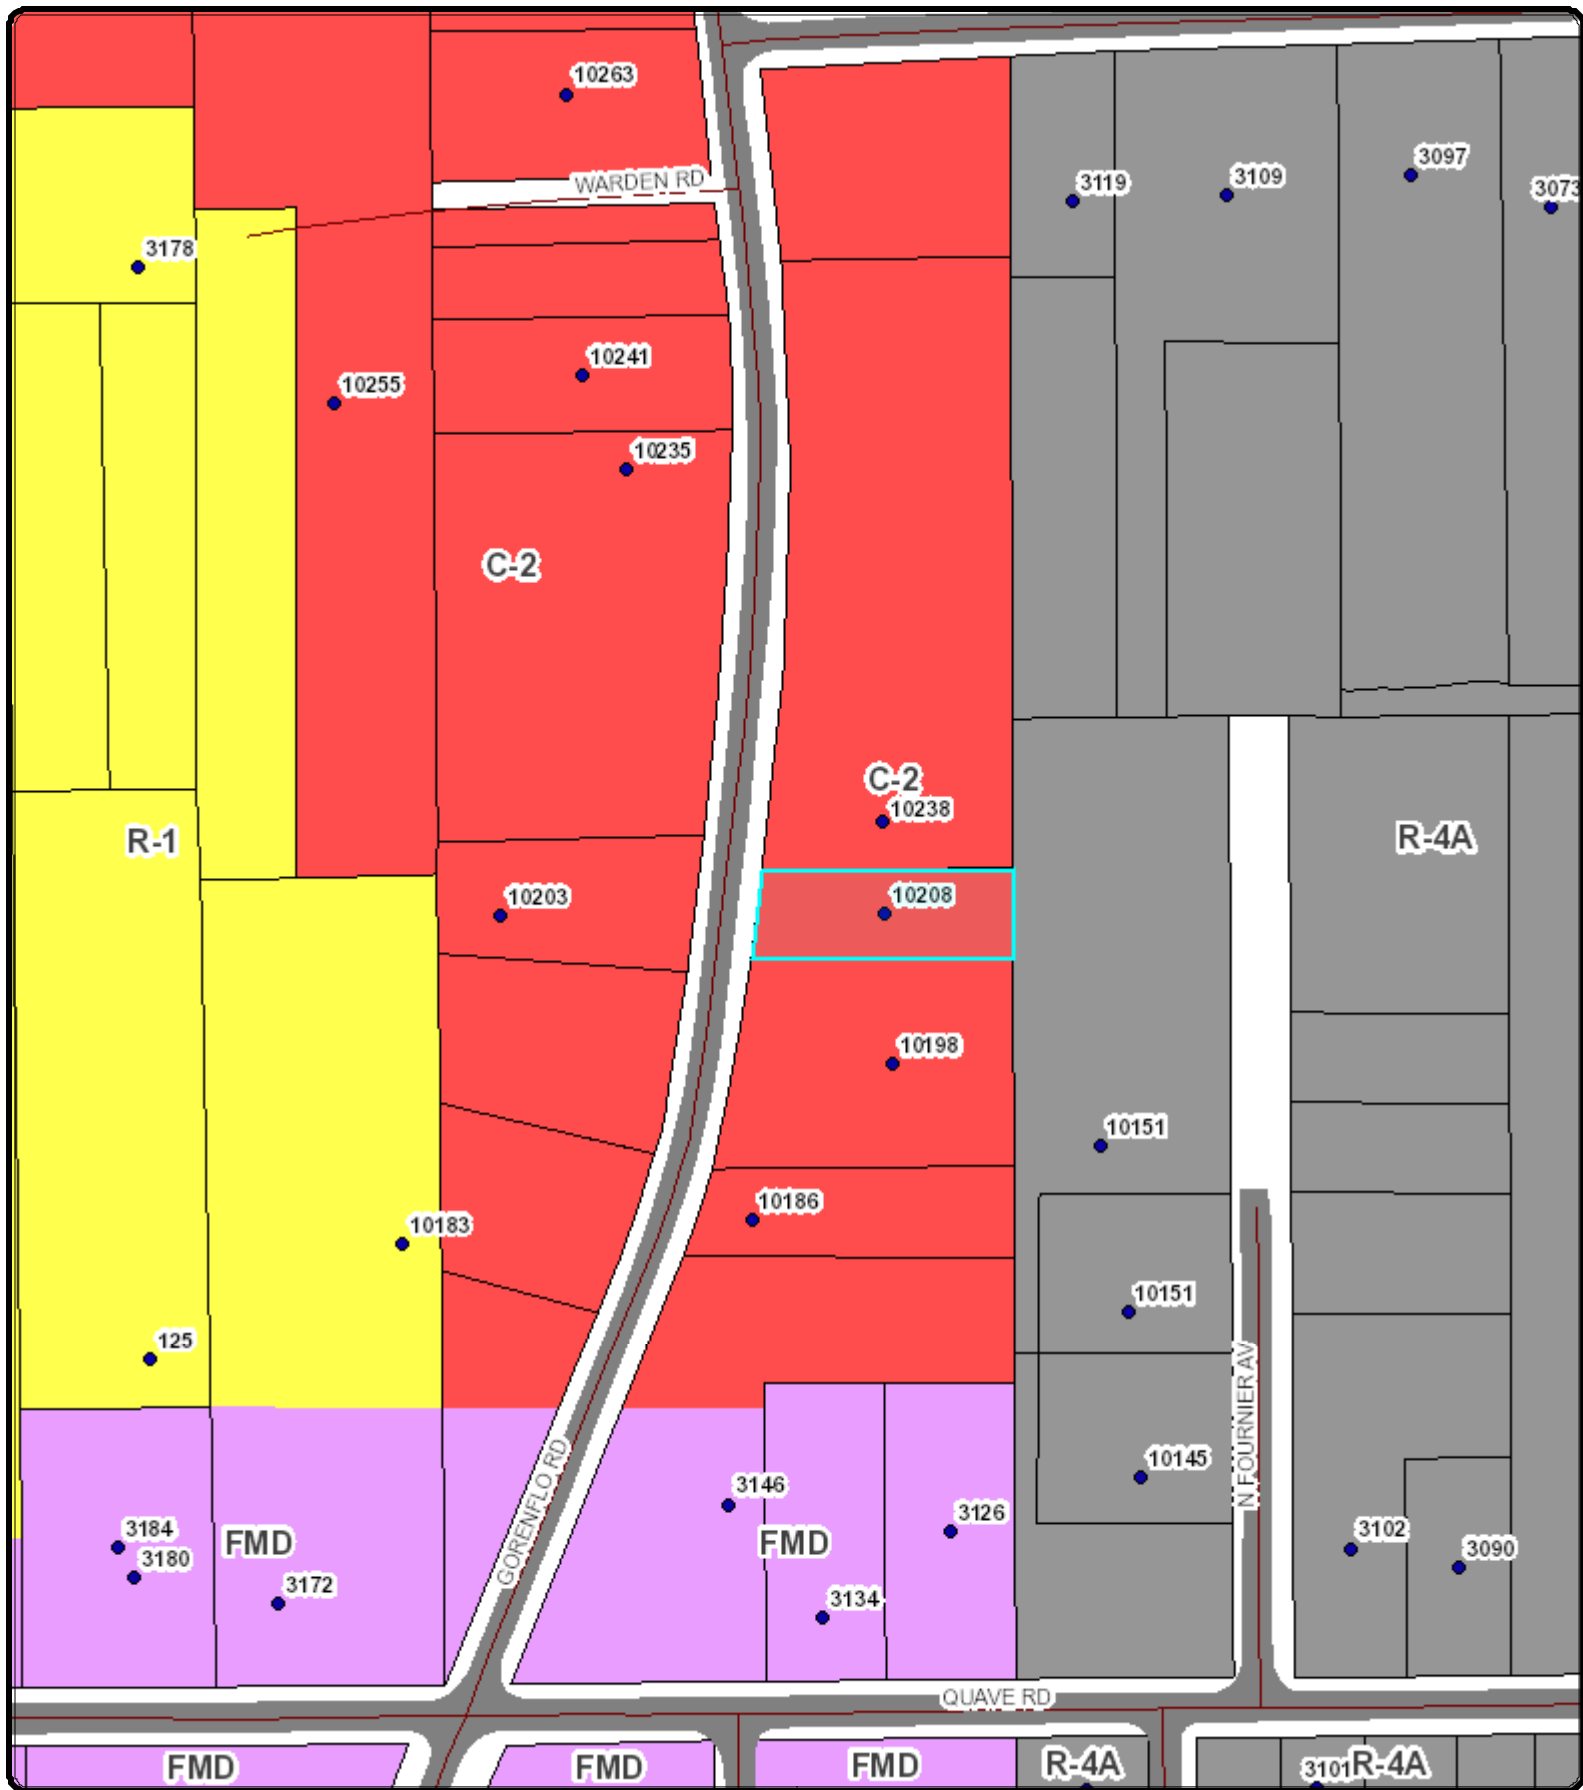

10208 Gorenflo Rd

July 21, 2020

DISCLAIMER: Every reasonable effort has been made to assure the accuracy of the data presented. The City of D'Iberville makes no warranties, express or implied, regarding the completeness, reliability or suitability of the site data and assumes no liability associated with the use or misuse of said data. The City of D'Iberville retains the right to make changes and update data on this site at anytime without notification. Before proceeding in any legal matter, all data should be verified by contacting the appropriate county or City of D'Iberville office.

1 inch = 128 feet