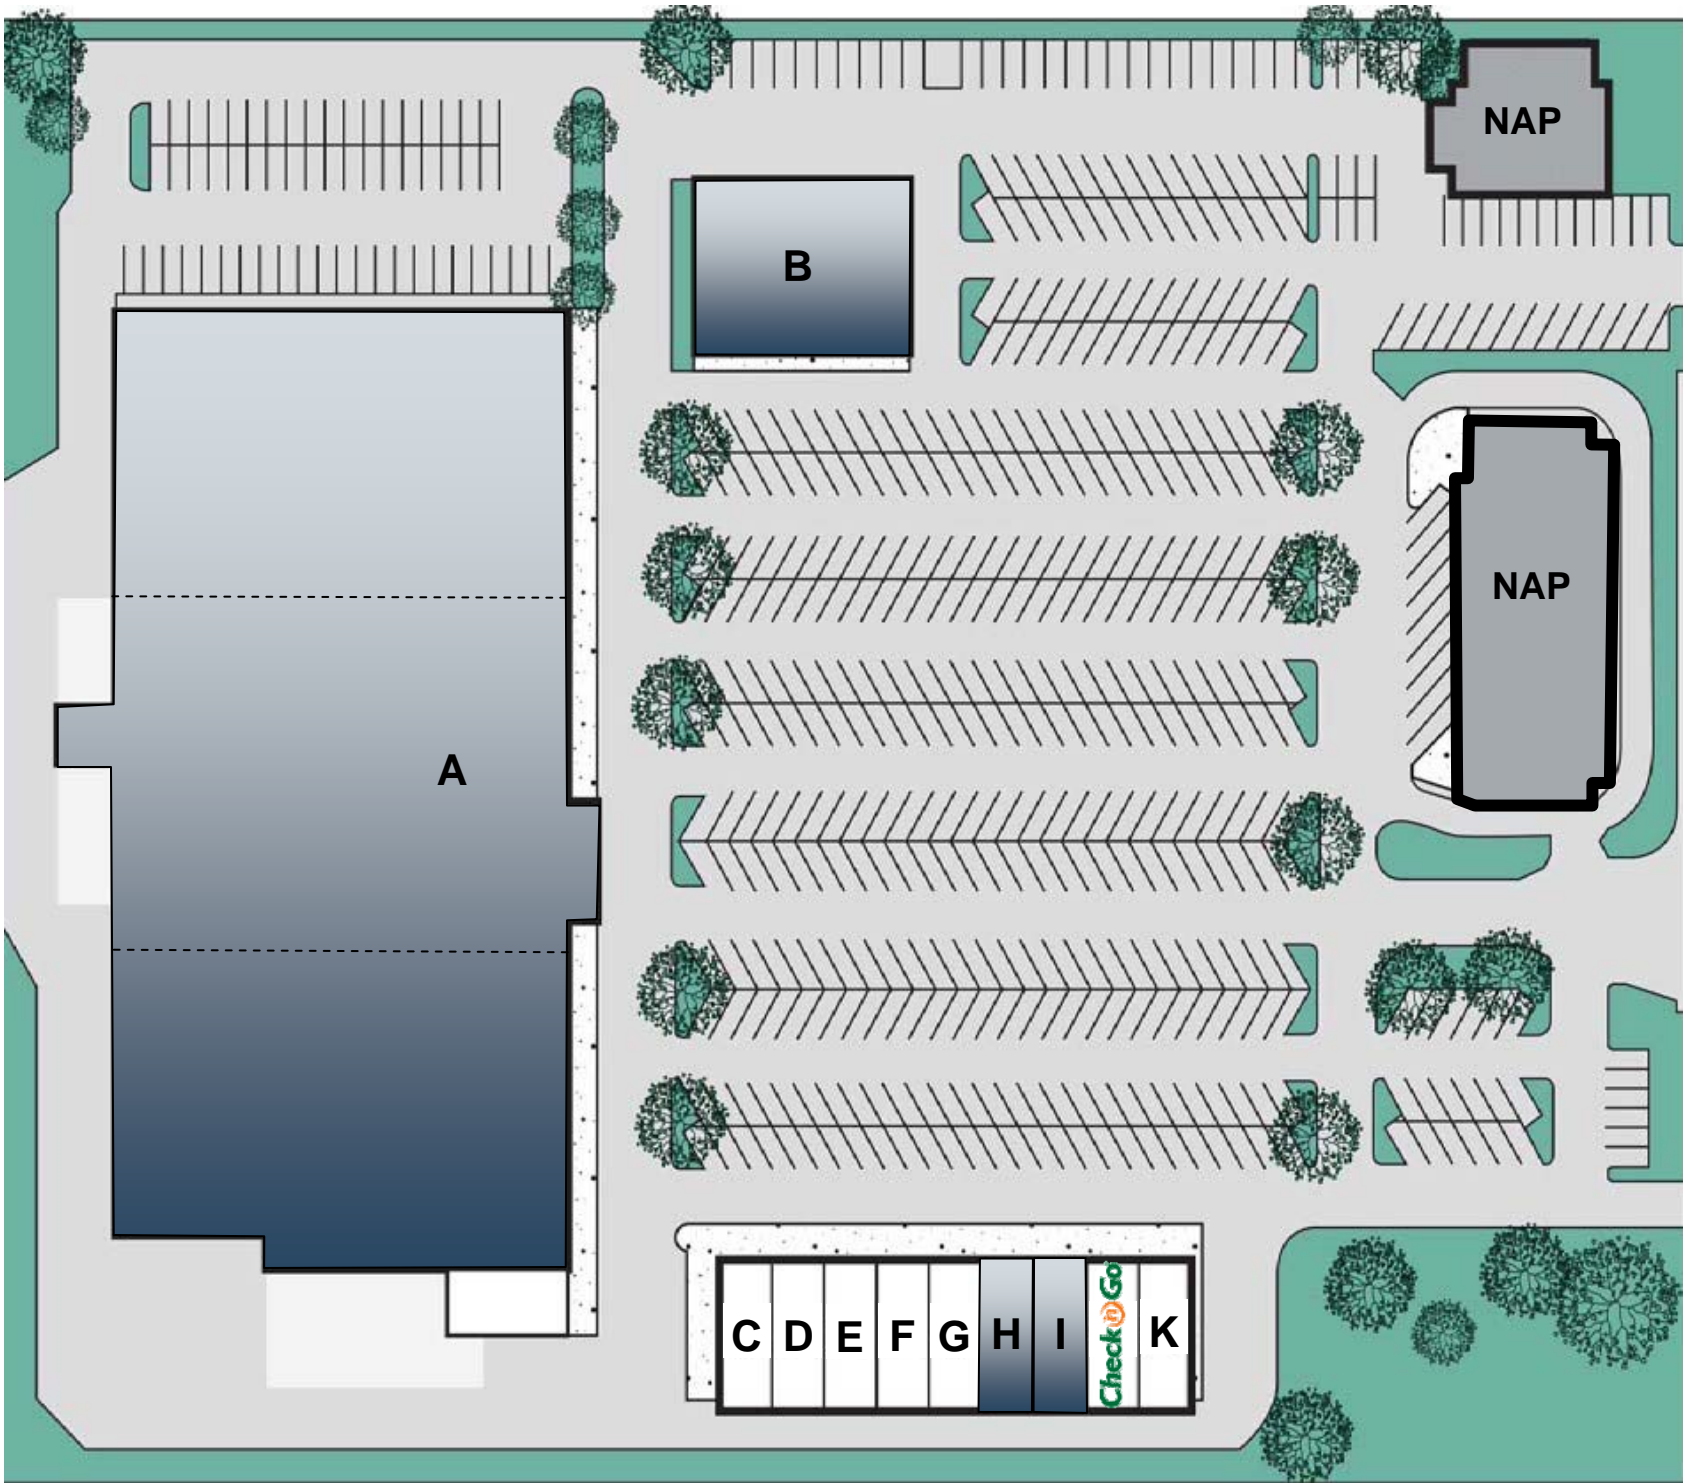

ATWATER TOWN CENTER

1025 - 1155 Bellevue Road

Atwater, CA

Voit

REAL ESTATE SERVICES

1085 - A	AVAILABLE (divisible)	87,888 SF
1025 - B	AVAILABLE	7,500 SF
1105 - C	Glamorous Salon	992 SF
1109 - D	St. Toribio	1,310SF
1115 - E	Golden Chinese	1,310 SF
1119 - F&G	Guadalajara	2,620 SF
1129 - H	AVAILABLE	1,310 SF
1135 - I	AVAILABLE	1,310 SF
1139 - J	Check 'N Go	1,520 SF
1145 - K	Vallarta	3,720 SF