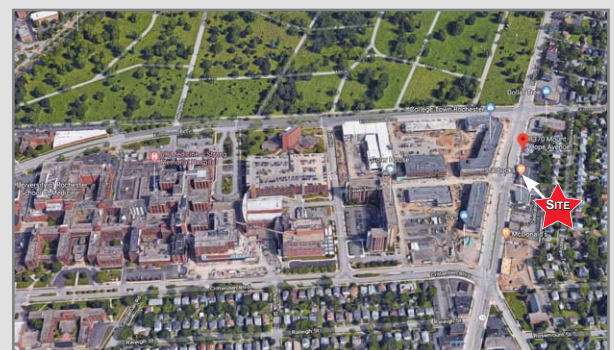

Building Size **4,770 ±SF**

Available Size **1,315 ±SF**

Lease Rate **Upon request NNN**

Triple Nets **Approx $6.00 PSF**

Parking **Shared parking 27 ±Cars**

For more information:

Jeff Stern

Vice President of Commercial Real Estate,
Commercial Real Estate Salesperson
585-381-8500 • Jeff@jfiorieco.com

683 Pittsford Victor Road
Suite 300
Pittsford, NY 14534

www.jfiorieco.com

2019

NO WARRANTY OR REPRESENTATION, EXPRESS OR IMPLIED, IS MADE AS TO THE ACCURACY OF THE INFORMATION CONTAINED HEREIN, AND THE SAME IS SUBMITTED SUBJECT TO ERRORS, OMISSIONS, CHANGE OF PRICE, RENTAL OR OTHER CONDITIONS, PRIOR SALE, LEASE OR FINANCING, OR WITHDRAWAL WITHOUT NOTICE. NO WARRANTIES OR REPRESENTATIONS ARE MADE AS TO THE CONDITION OF THE PROPERTY OR ANY HAZARDS CONTAINED THEREIN ARE ANY TO BE IMPLIED. ALL NAMES AND SERVICE MARKS ARE COPYRIGHT OF THEIR RESPECTIVE HOLDERS.