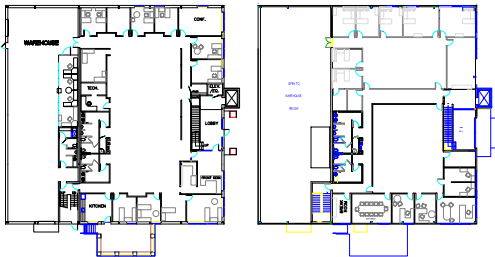

LAND WRIGHT
404.668.8211
lwright@cproffessionals.com

3005 BUSINESS PARK DRIVE

FIRST FLOOR

SECOND FLOOR

3005 BUSINESS PARK DRIVE | 20,622 SF

NORCROSS, GA 30371

STEWART WALLACE
LAND WRIGHT

404.641.0424
404.668.8211