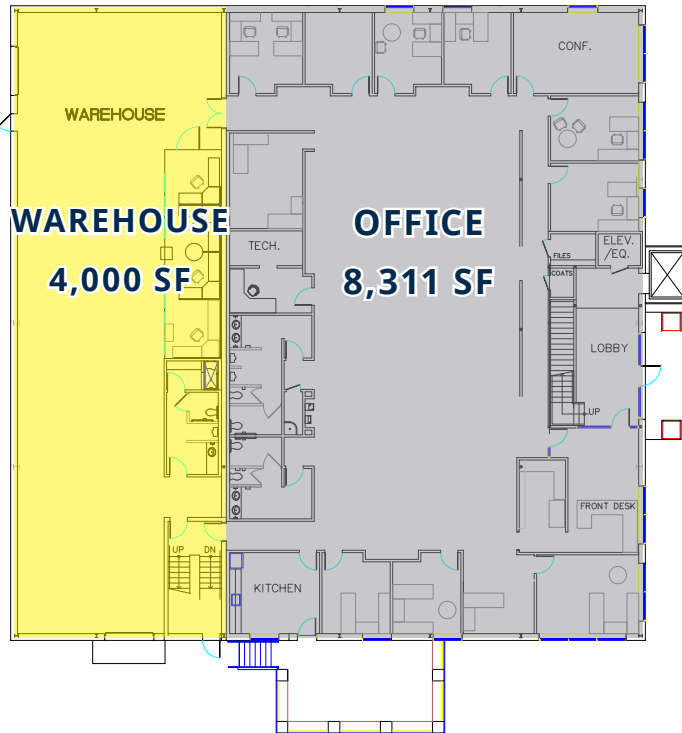

LAND WRIGHT
404.668.8211
lwright@cproffessionals.com

3005 BUSINESS PARK DRIVE

FIRST FLOOR

SECOND FLOOR

3005 BUSINESS PARK DRIVE | 20,622 SF

NORCROSS, GA 30371

STEWART WALLACE
LAND WRIGHT

404.641.0424
404.668.8211