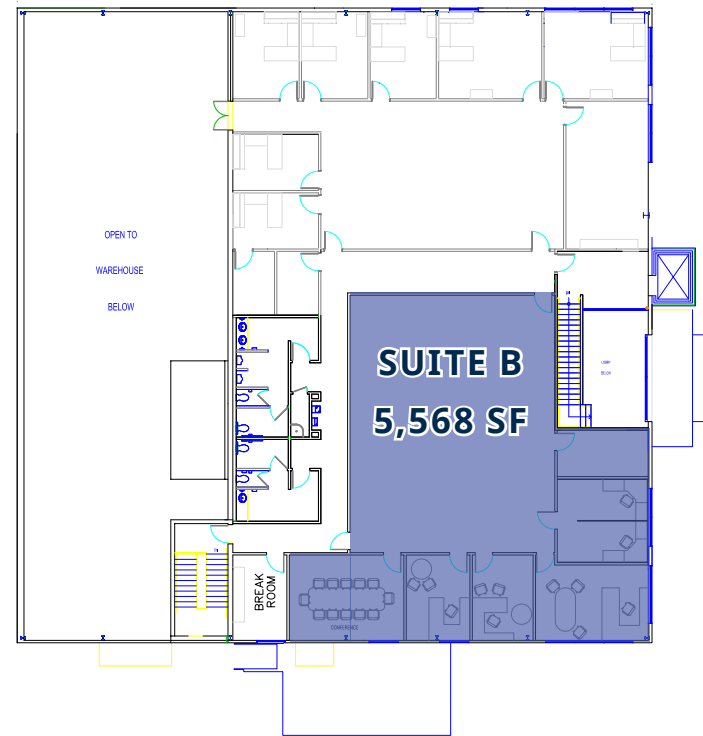

LAND WRIGHT
404.668.8211
lwright@cproffessionals.com

3005 BUSINESS PARK DRIVE

FIRST FLOOR

SECOND FLOOR

3005 BUSINESS PARK DRIVE | 20,622 SF

NORCROSS, GA 30371

STEWART WALLACE
LAND WRIGHT

404.641.0424
404.668.8211