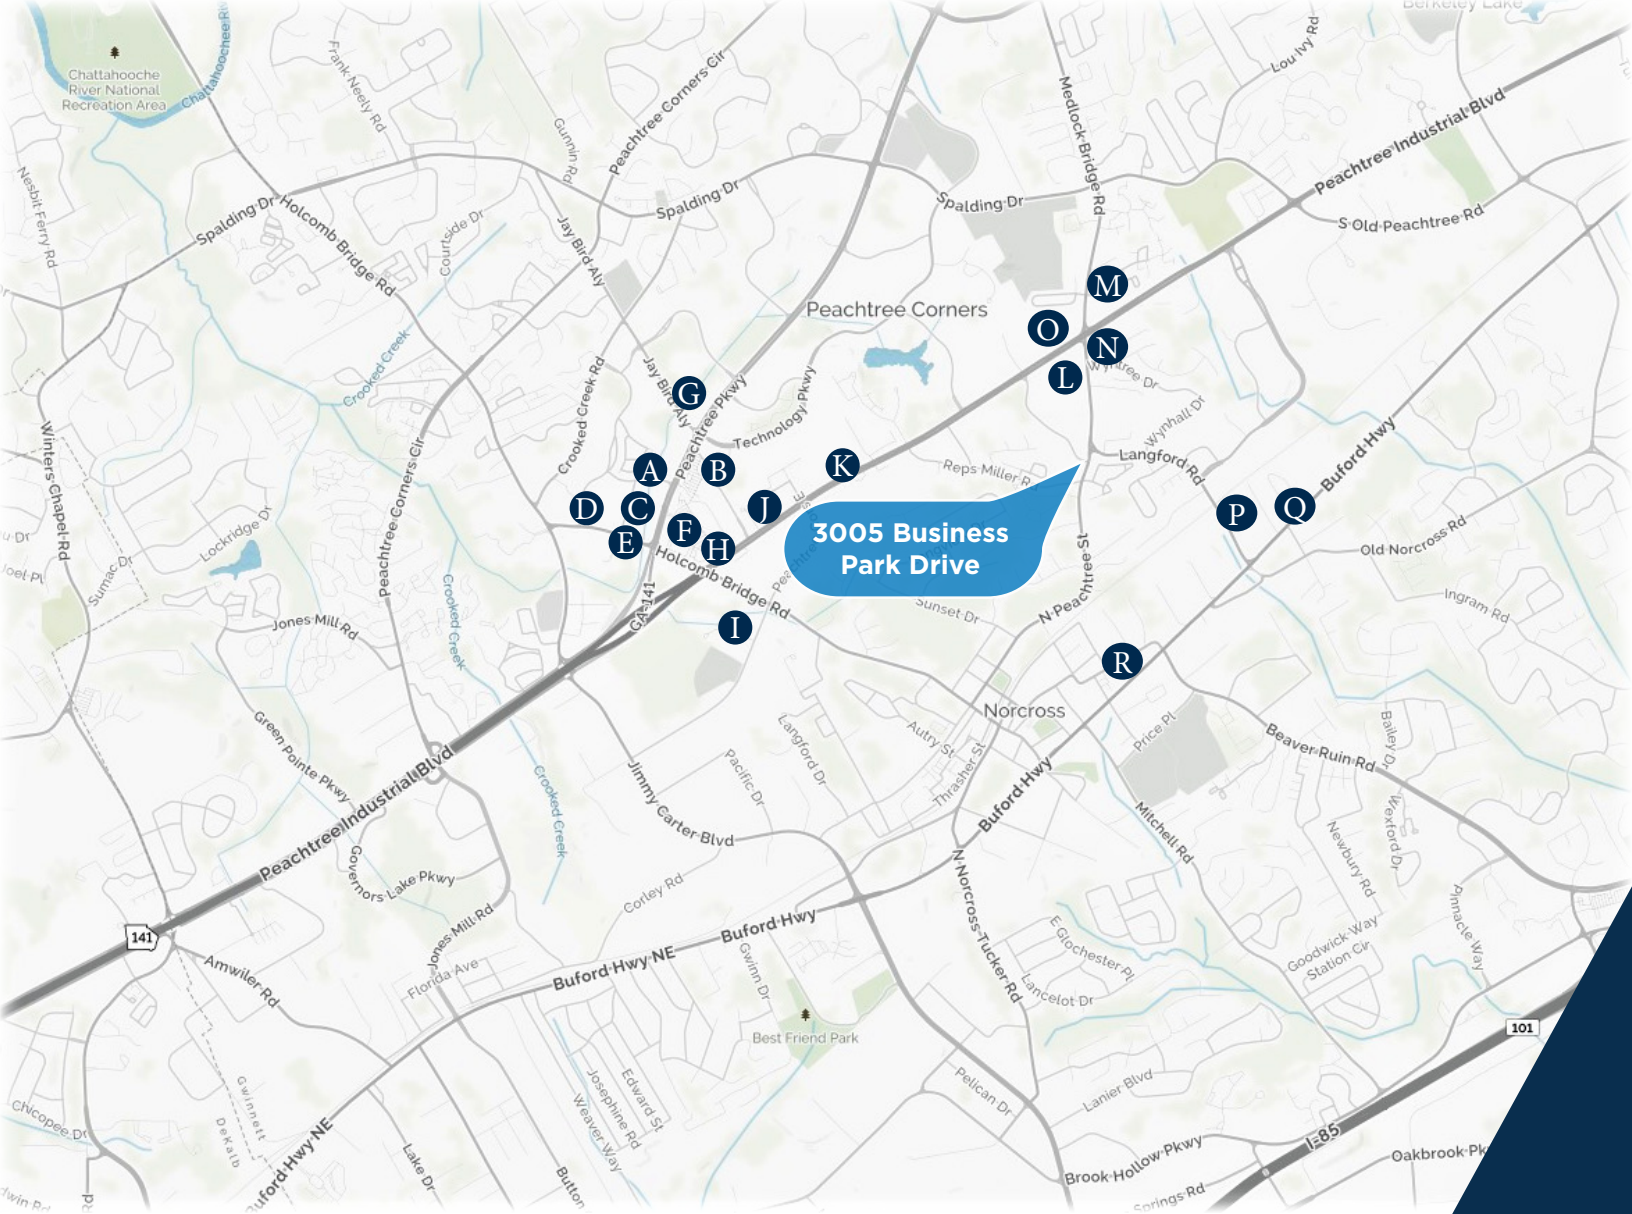

BUSINESS PARK DRIVE

OFFICE SPACE
AVAILABLE

PEACH STATE

3005 BUSINESS PARK DRIVE
NORCROSS, GA

404.252.1200
www.skcr.com

305 Business Park Drive

RESTAURANTS

- | | |
|----------------------|----------------------------|
| A Chick-fil-A | K Shanes Rib Shack |
| B Corner Bakery Cafe | L Thai Star Restaurant |
| C IHOP | M Prime Wings |
| D Panera Bread | N Quiznos Subs |
| E Krystal | O Waffle House |
| F Caribou Coffee | P Connor's NY Deli & Wings |
| G Starbucks | Q Don Pedro Restaurant |
| H Panda Express | R McDonald's |
| I Dairy Queen | |
| J Latitude 33 | |