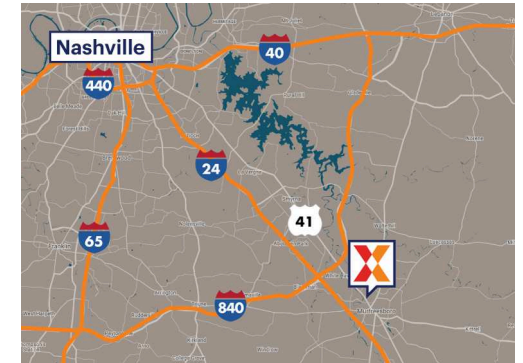

Georgetown Square

Nashville-Davidson-Murfreesboro-Franklin, TN

35.8709, -86.4146

1622 N W Broad Street | Murfreesboro, TN 37129

Center Size: 114,117 SF

| Demographics | 1 Mile | 3 Mile | 5 Mile |
|--------------|----------|----------|----------|
| | 4,478 | 62,731 | 143,495 |
| | 1,895 | 25,414 | 54,696 |
| | \$70,965 | \$74,097 | \$76,822 |

Kroger-anchored center featuring top national retailers including Aaron's, H&R Block, GNC & The UPS Store

Close proximity to Middle Tennessee State University with 21,000+ students, a 286-bed St. Thomas Rutherford Hospital and Stones River National Battlefield drawing 200,000+ visitors/year

Located on Rt 41 with easy access to I-24

Georgetown Square

Nashville-Davidson-Murfreesboro-Franklin, TN

35.8709, -86.4146

1622 N W Broad Street | Murfreesboro, TN 37129

Available Space

| | |
|------|----------|
| 01A | 1,000 SF |
| 02 | 1,500 SF |
| 04 | 1,000 SF |
| 06 | 1,000 SF |
| 07 | 1,225 SF |
| 09B | 979 SF |
| 15 | 1,050 SF |
| 18A | 3,991 SF |
| 20 | 2,380 SF |
| 1610 | 3,000 SF |
| 1614 | 3,000 SF |

West Northfield Boulevard

1852