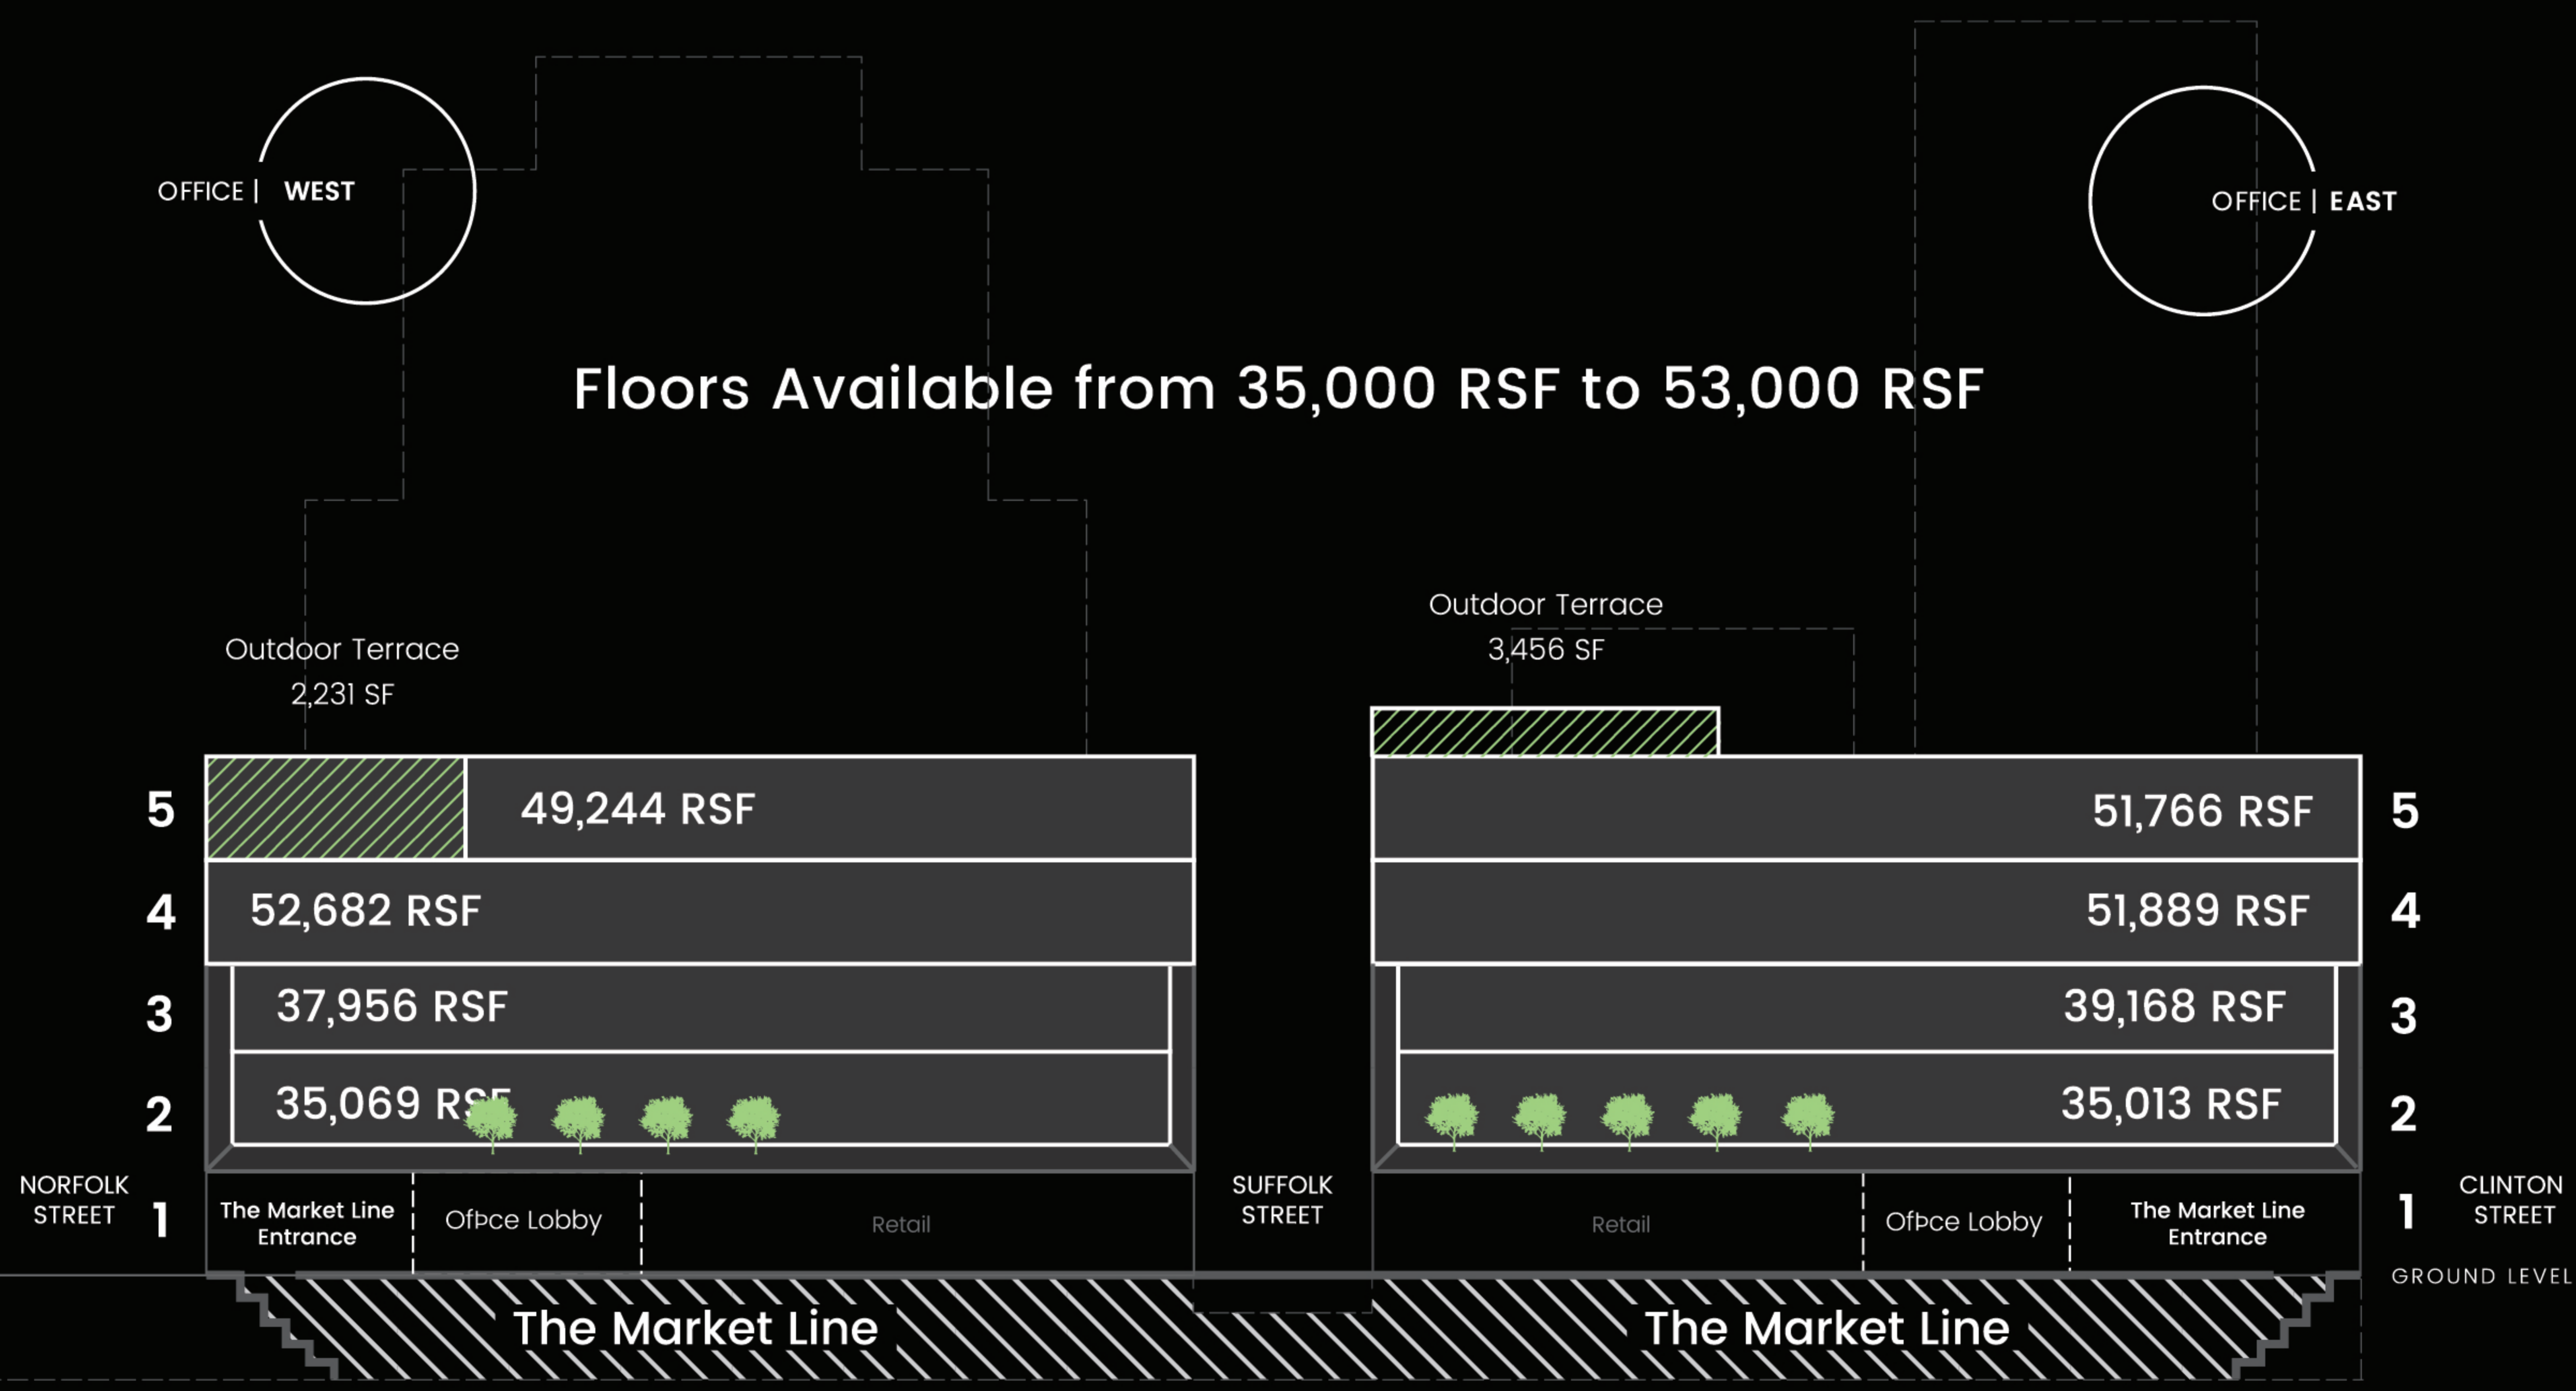

# The Market Line is Now Open

Your Lunch Just Got More Delicious

AS SEEN IN

The New York Times

EATER

COMMERCIAL OBSERVER

Schaller & Weber

Doughnut Plant

The Grand Delancey

[View All Vendors](#)

## Plant Your Flag in the LES

350,000+ RSF Total Office Space

174,951 RSF Office West

177,835 RSF Office East

[Learn More](#)

Josh Kuriloff  
212.841.7894  
josh.kuriloff@cushwake.com

Matthias Li  
212.841.7712  
matthias.li@cushwake.com