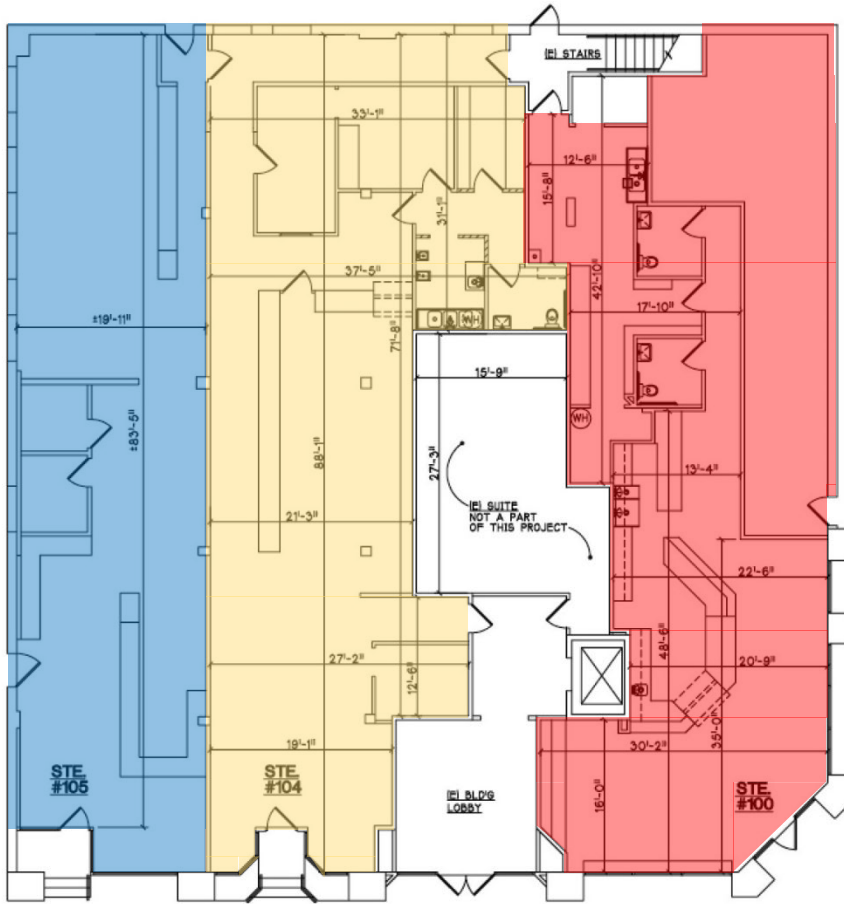

1001 Gayley Avenue
Westwood Village

Floorplans

**Subject to further revisions*

Suite 105
±1,776 SF

Suite 104
±2,549 SF

Suite 100
±1,745 SF

Suite 302
±2,008 RSF Available

- Available ±2,008 RSF
- Common Areas
- Leased Space