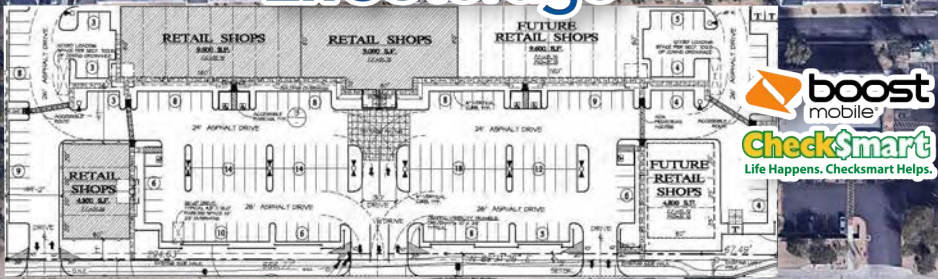

LifeStorage

THOMAS ROAD ±27,119 VPD

±37,735 VPD

Walgreens

±24,798 VPD

PAN-AMERICAN CHARTER SCHOOL

OPENED IN 2020

E/SEC 83RD AVE & THOMAS RD