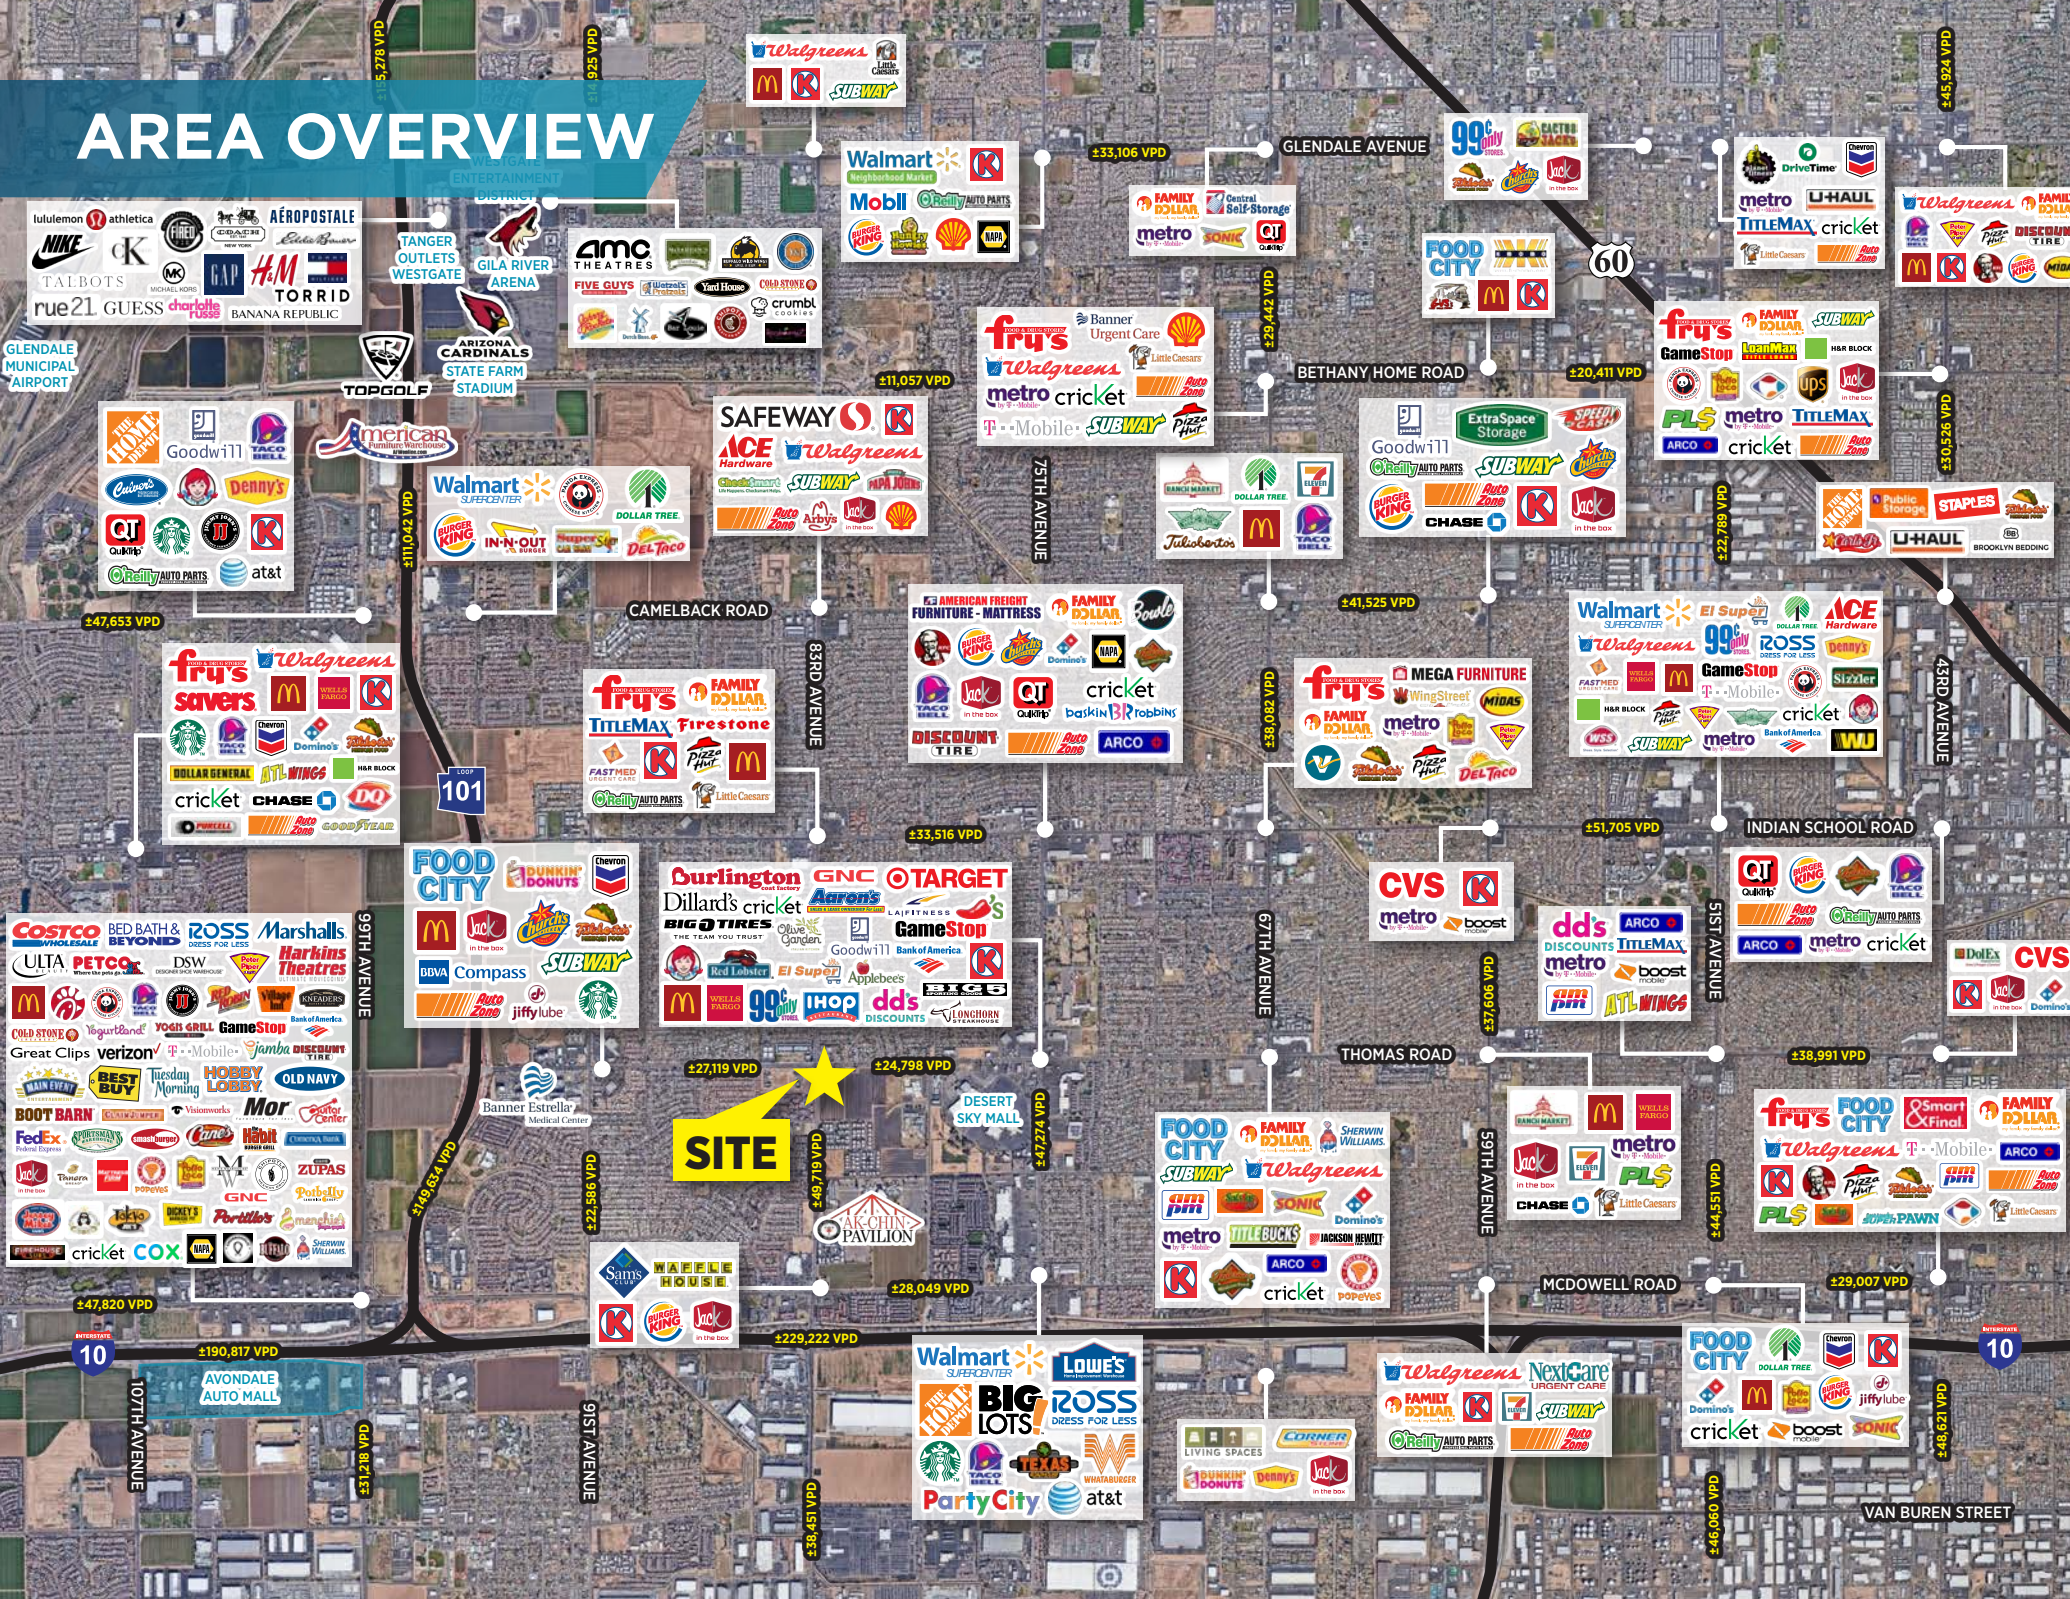

Property Summary:

Address: E/SEC 83rd Avenue & Thomas Road
Phoenix, AZ 85035

Building Size: Up to 4,000 SF for Ground Lease or B.T.S

High Traffic Corridor - Strong Demographics:

NORTH ON 83RD AVENUE	$\pm 37,735$ VPD
SOUTH ON 83RD AVENUE	$\pm 49,719$ VPD
EAST ON THOMAS ROAD	$\pm 24,798$ VPD
WEST ON THOMAS ROAD	$\pm 27,119$ VPD

	1 Mile	3 Miles	5 Miles
2021 Population	25,432	156,667	376,185
2021 Households	7,092	42,518	104,784
Average Household Income	\$61,397	\$61,694	\$64,624

AREA OVERVIEW

SITE

lululemon athletic
NIKE
TALBOTS
rue21 GUESS
AÉROPOSTALE
H&M
TORRID
BANANA REPUBLIC

TANGER OUTLETS WESTGATE
GILA RIVER ARENA
ARIZONA CARDINALS STATE FARM STADIUM

AMC THEATRES
FIVE GUYS
Yard House
CRUMBL COOKIES

Walmart Neighborhood Market
Mobil
O'Reilly AUTO PARTS
Burger King
Shell
NAPA

Walmart Neighborhood Market
FAMILY DOLLAR
Central Self-Storage
metro
SONIC
QT

99¢ ONLY STORES
BETHANY HOME ROAD

DriveTime
metro
U-HAUL
TITLEMAX
cricket

Walgreens
FAMILY DOLLAR
Little Caesars
Pizza Hut
DISCOUNT TIRE
MIDAS