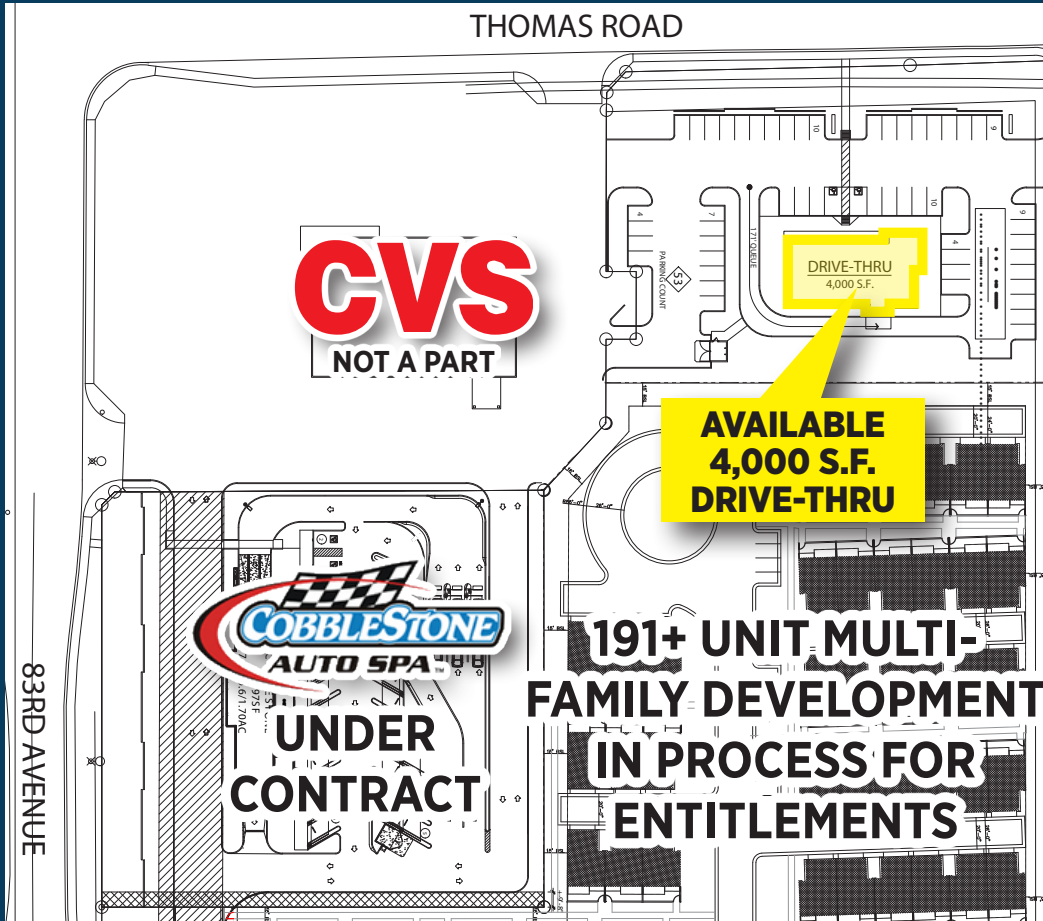

PROPERTY OVERVIEW

Property Features:

- Strong fully signalized intersection with $\pm 76,838$ VPD
- Employee/Daytime population of over 320,000 within a 5 mile radius
- ± 1 mile from I-10 Freeway ($\pm 240,540$ VPD)

Property Summary:

Address: E/SEC 83rd Avenue & Thomas Road
Phoenix, AZ 85035

Building Size: Up to 4,000 SF for Ground Lease or B.T.S

High Traffic Corridor - Strong Demographics:

NORTH ON 83RD AVENUE	$\pm 37,735$ VPD
SOUTH ON 83RD AVENUE	$\pm 49,719$ VPD
EAST ON THOMAS ROAD	$\pm 24,798$ VPD
WEST ON THOMAS ROAD	$\pm 27,119$ VPD

	1 Mile	3 Miles	5 Miles
2021 Population	25,432	156,667	376,185
2021 Households	7,092	42,518	104,784
Average Household Income	$61,397	$61,694	$64,624