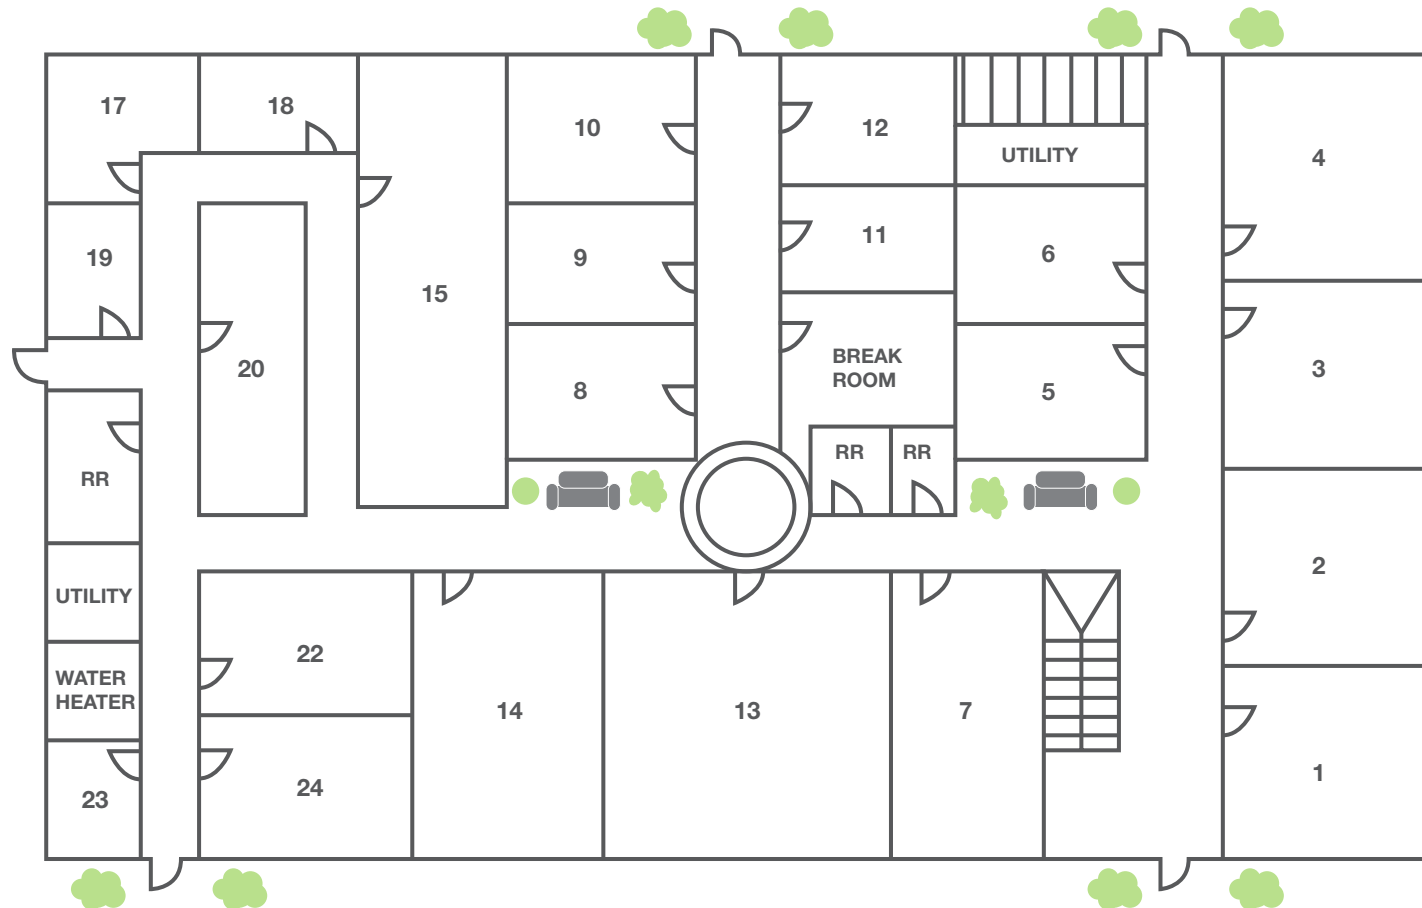

FOR LEASE

HP Salon Suites

SITE PLAN

CONTACT

Jenette Bennett, CCIM
Vice President
602.513.5113
jenetteb@kiddermathews.com

Michael Kogan
Associate
602.513.5120
mkogan@kiddermathews.com