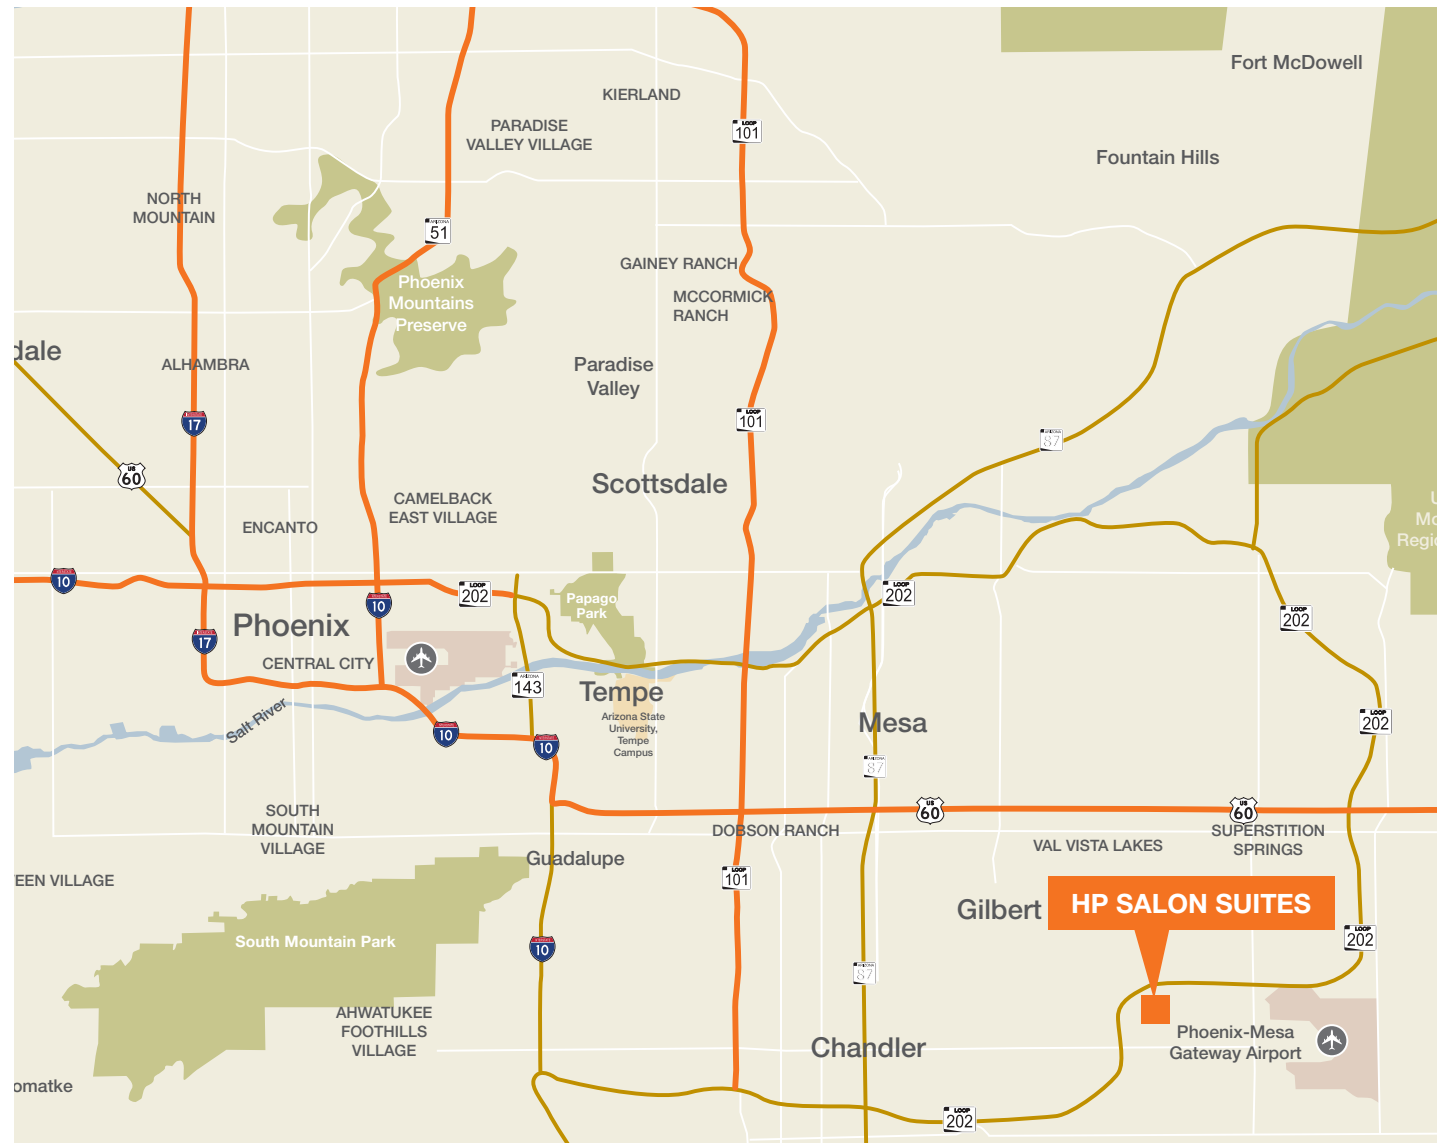

FOR LEASE

HP Salon Suites

AREA MAP

CONTACT

Jenette Bennett, CCIM
Vice President
602.513.5113
jenetteb@kiddermathews.com

Michael Kogan
Associate
602.513.5120
mkogan@kiddermathews.com