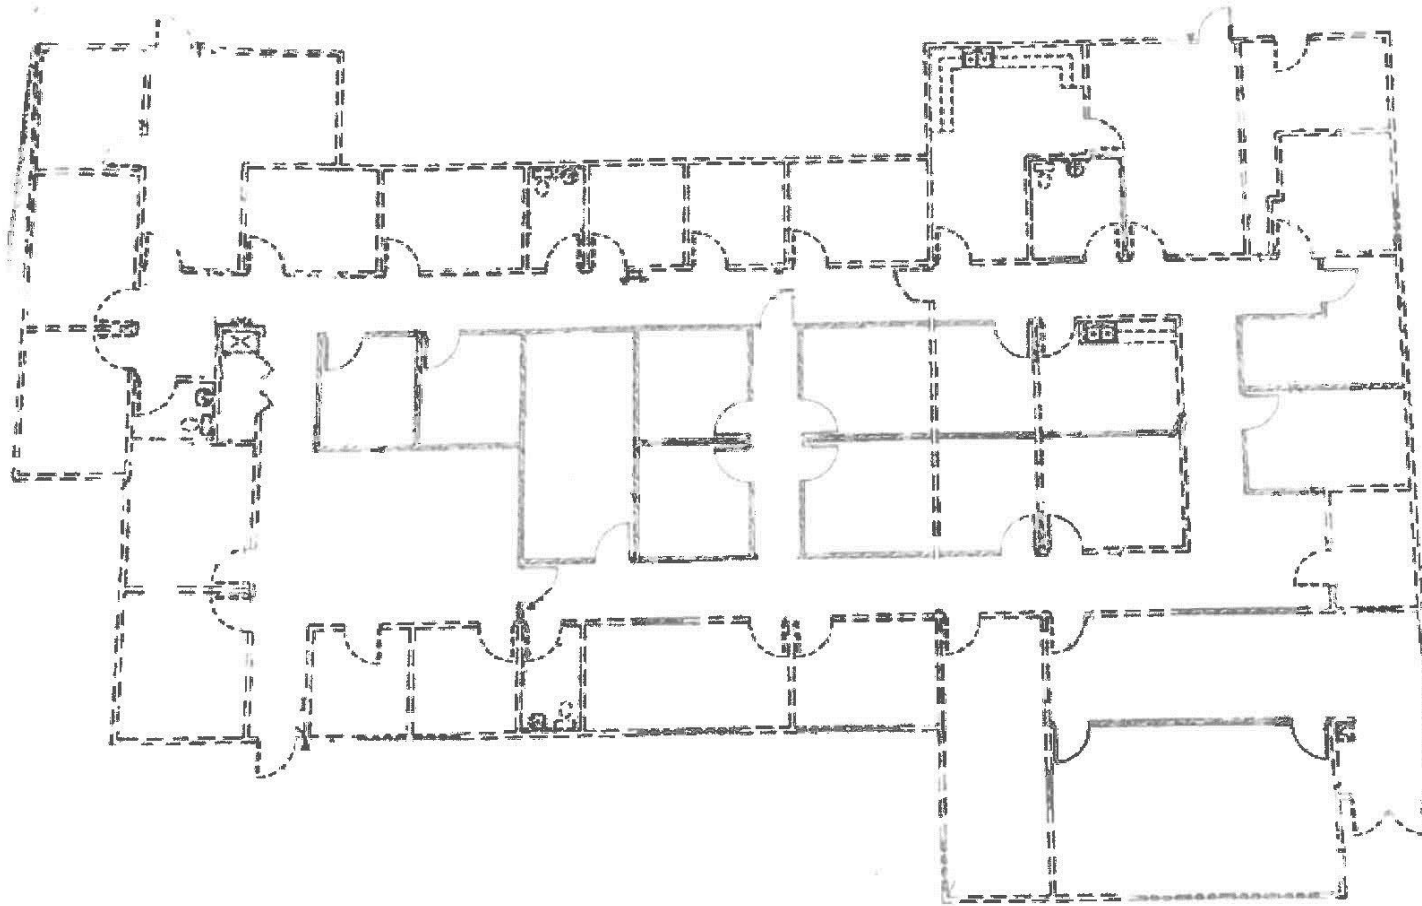

THALHIMER

OFFICE FOR LEASE
3800 Meadowdale Blvd.
Richmond, Virginia 23234

Floorplan

For more information, contact:

BAKER LYNN

Associate
804 697 3464
baker.lynn@thalhimer.com

AMY BRODERICK

Vice President
804 344 7189
amy.broderick@thalhimer.com

Thalhimer Center
11100 W. Broad Street
Glen Allen, VA 23060
www.thalhimer.com

Independently Owned and Operated / A Member of the Cushman & Wakefield Alliance

Cushman & Wakefield | Thalhimer © 2015. No warranty or representation, express or implied, is made to the accuracy or completeness of the information contained herein, and same is submitted subject to errors, omissions, change of price, rental or other conditions, withdrawal without notice, and to any special listing conditions imposed by the property owner(s). As applicable, we make no representation as to the condition of the property (or properties) in question.