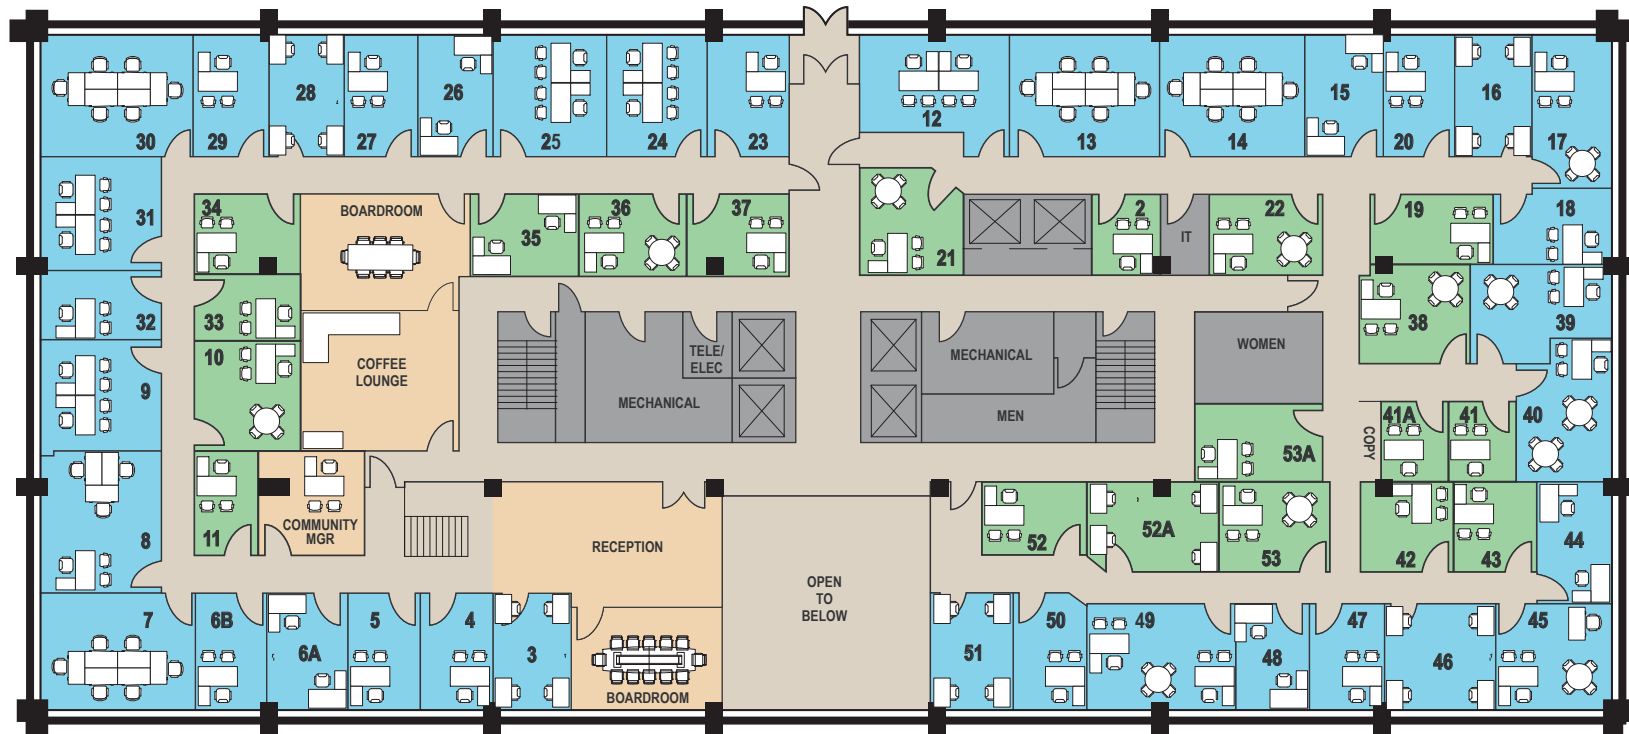

PARK CITIES - GREENVILLE AVE
 4925 Greenville Avenue, Suite 200
 Dallas, TX 75206

- Exterior Offices
- Interior Offices
- Common Areas