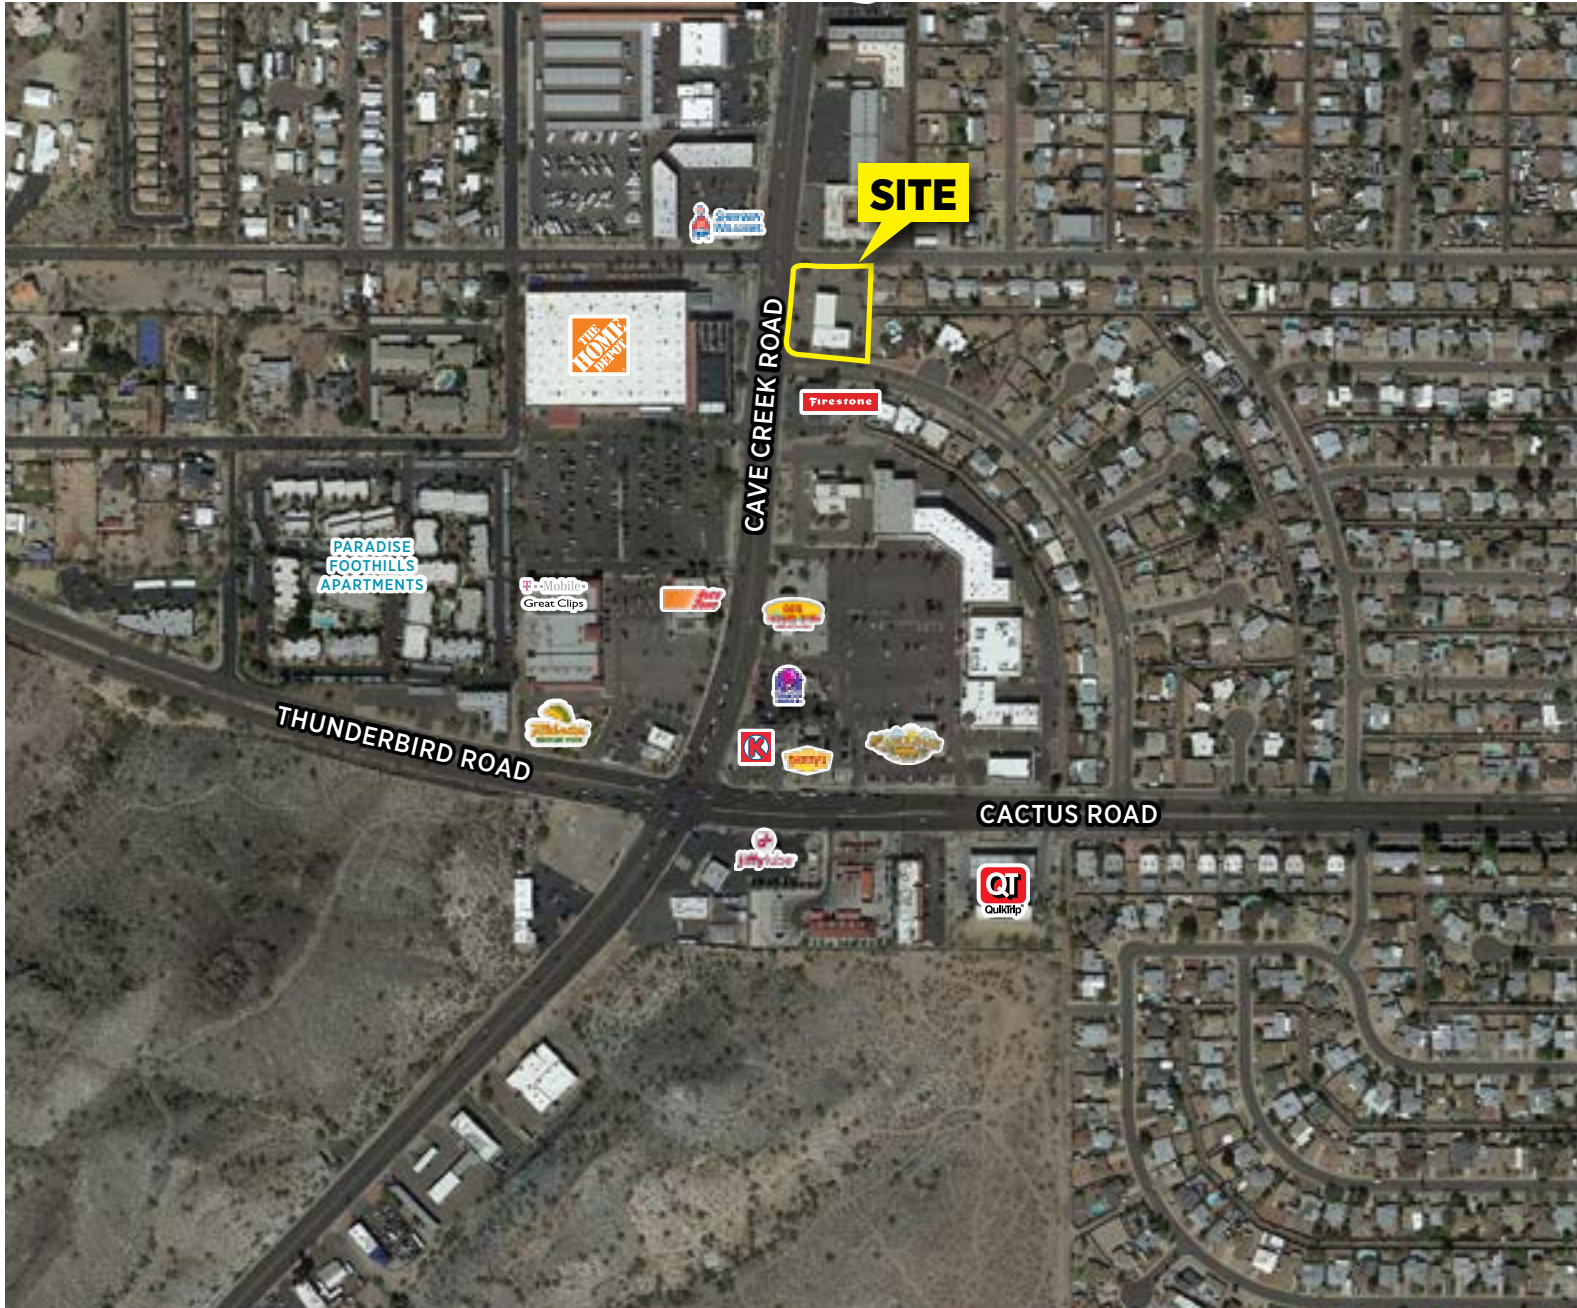

Aerial

For more information, please contact:

Adam Madison
Senior Director
+1 602 229 5914
adam.madison@cushwake.com

2555 E. Camelback Rd, Suite 400
Phoenix, Arizona 8516
ph: +1 602 954 9000
fx: +1 602 468 8588

cushmanwakefield.com