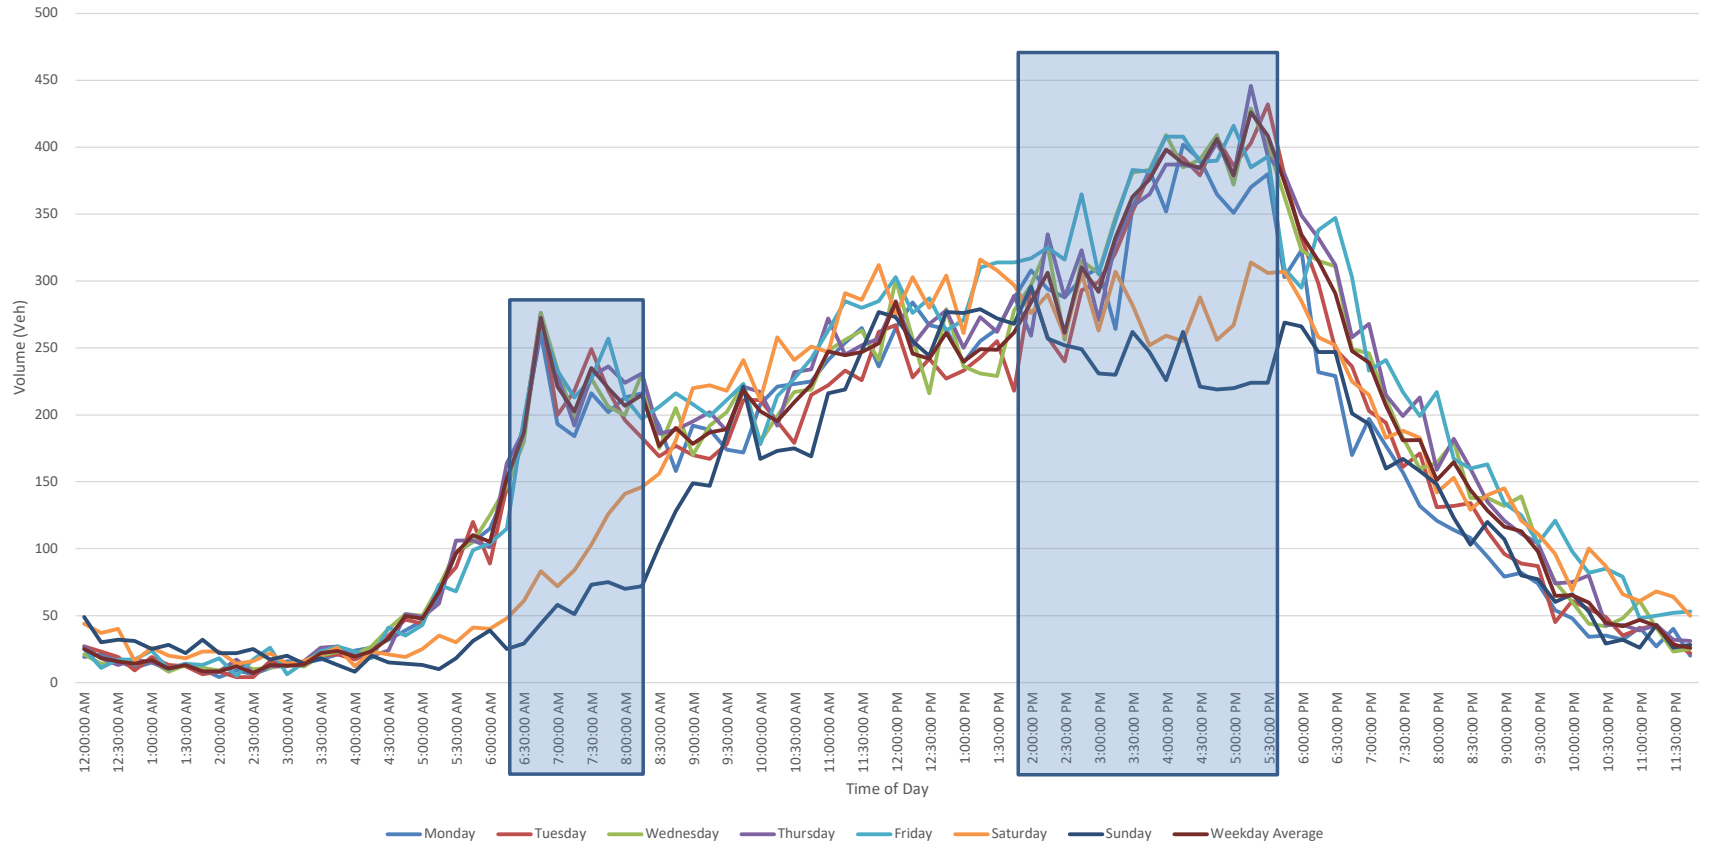

Figure A3 - Combined Northbound - LA-447 Bet. Walmart Dwy/CVS Dwy & Pendarvis Ln