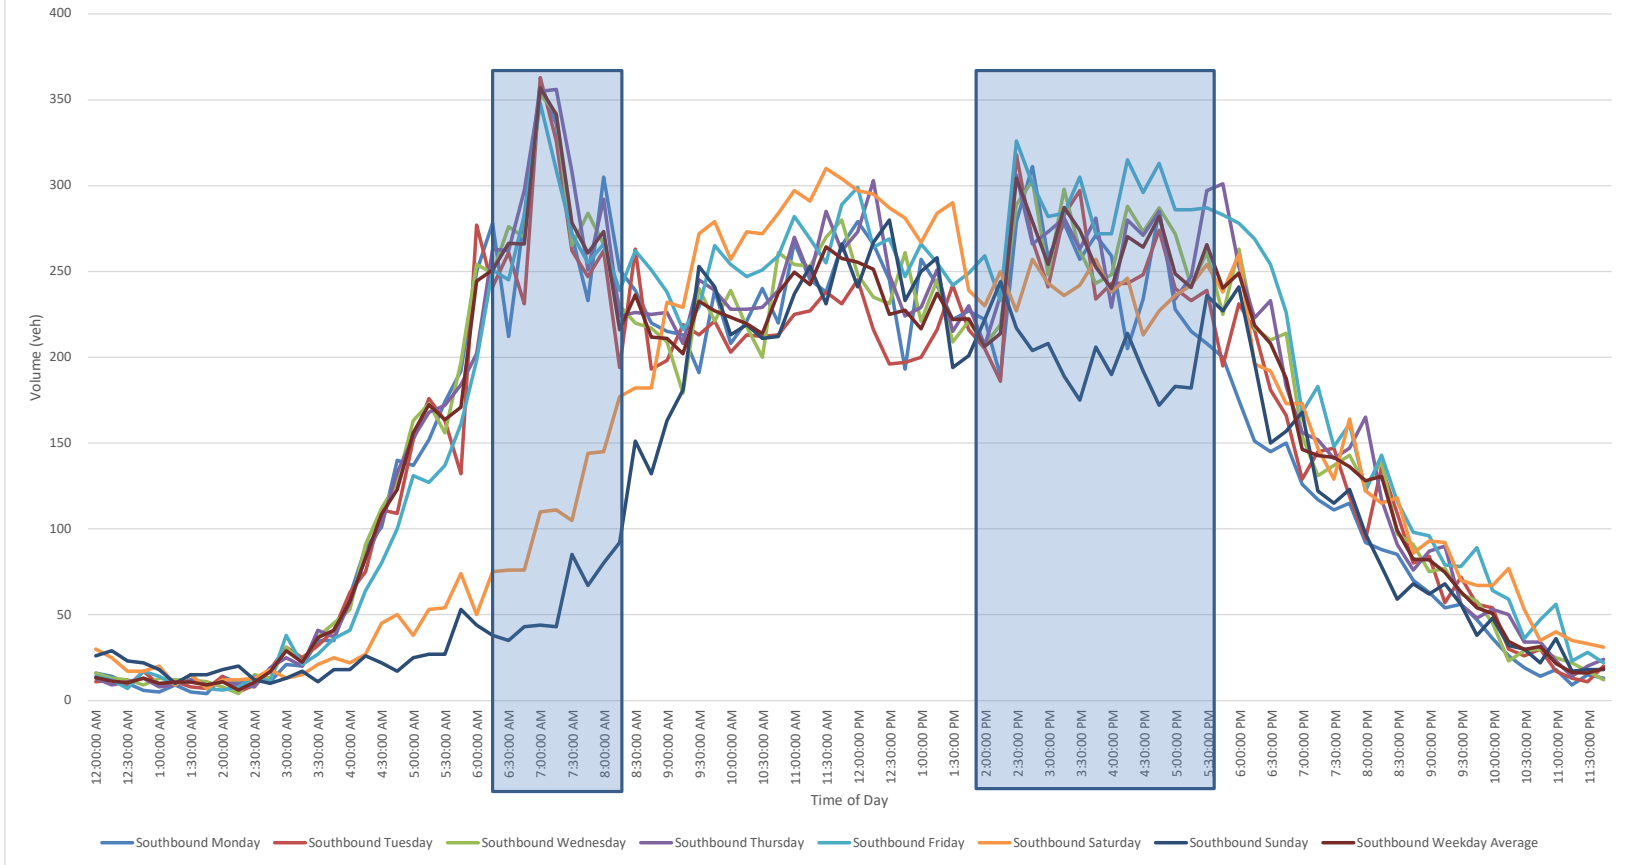

Figure A2: Combined Southbound - LA-447 Bet. Florida Blvd & Fern St/Aydell Ln