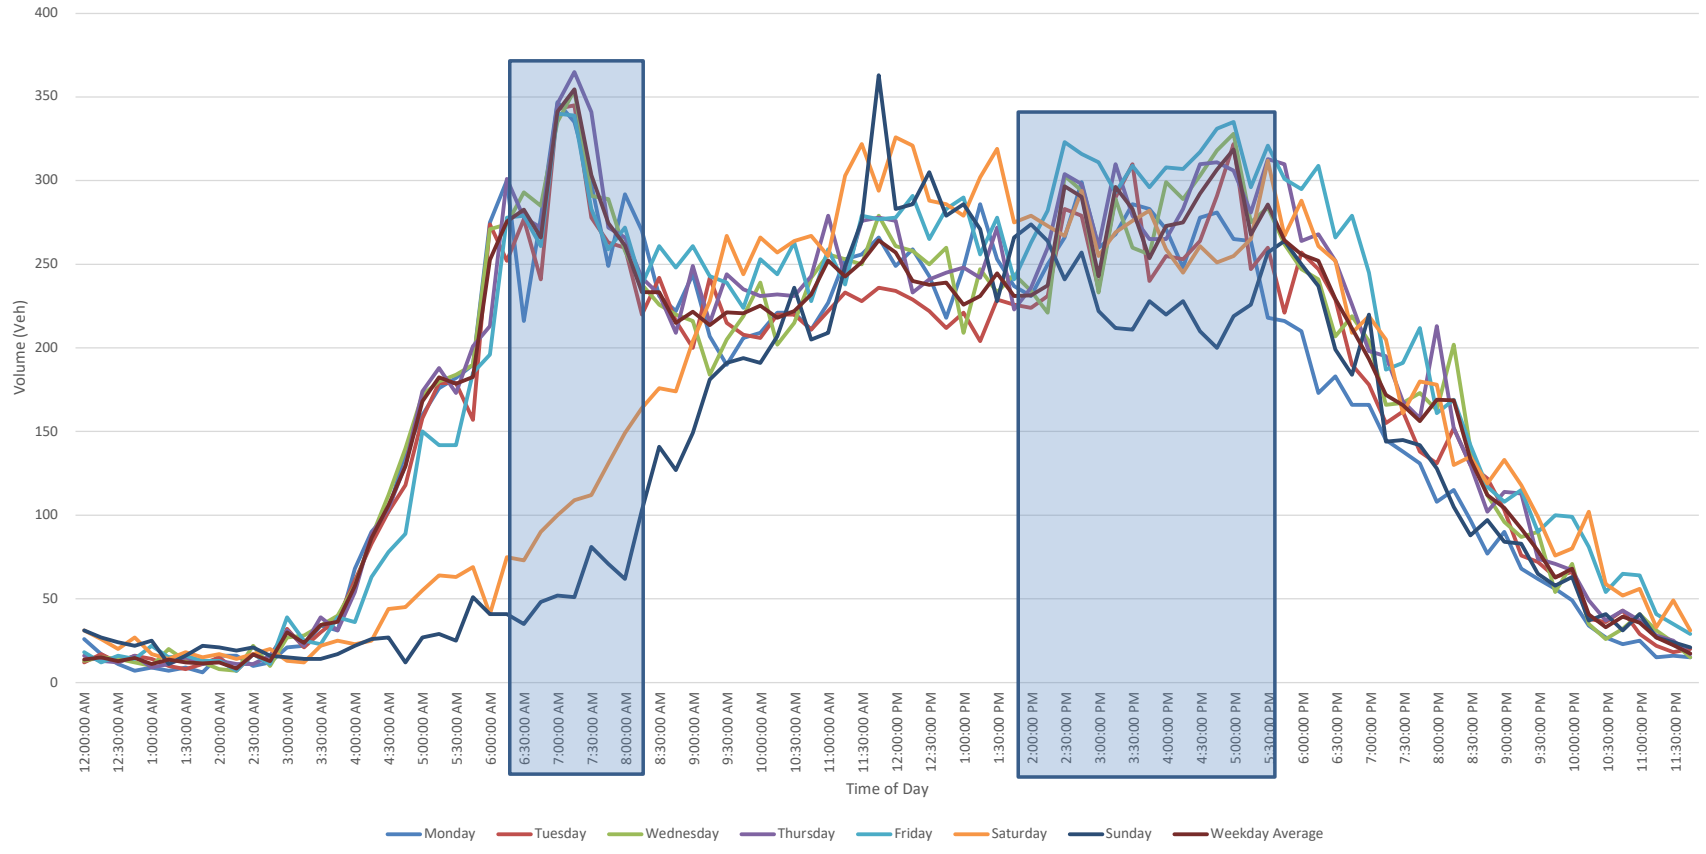

Figure A4 - Combined Southbound - LA-447 Bet. Walmart Dwy/CVS Dwy & Pendarvis Ln