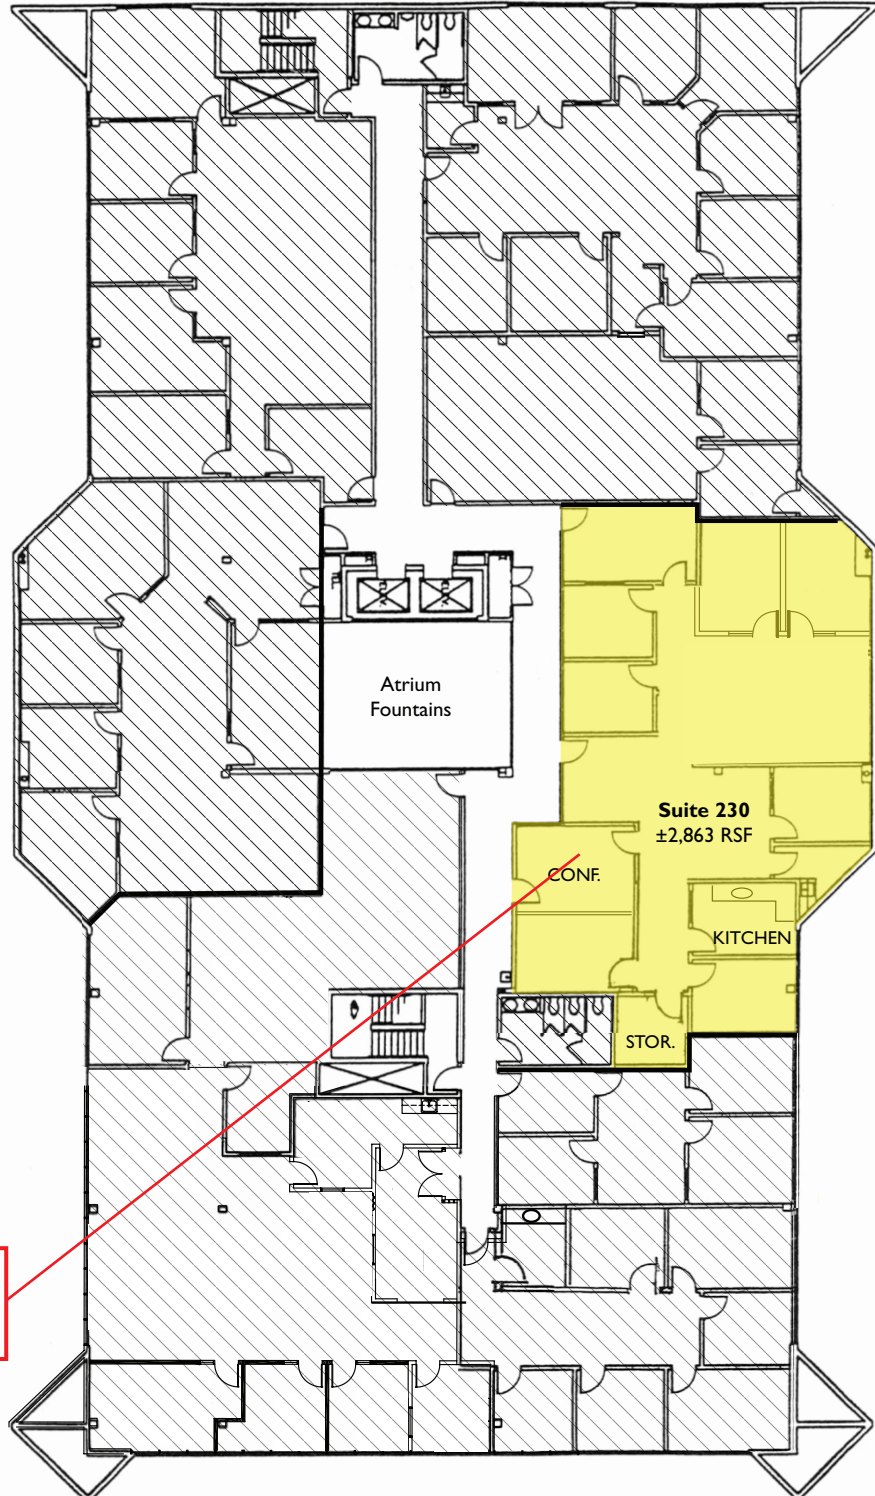

STEVENS CREEK OFFICE CENTER

4675
STEVENS CREEK BLVD.
SANTA CLARA, CA

Floor Plan