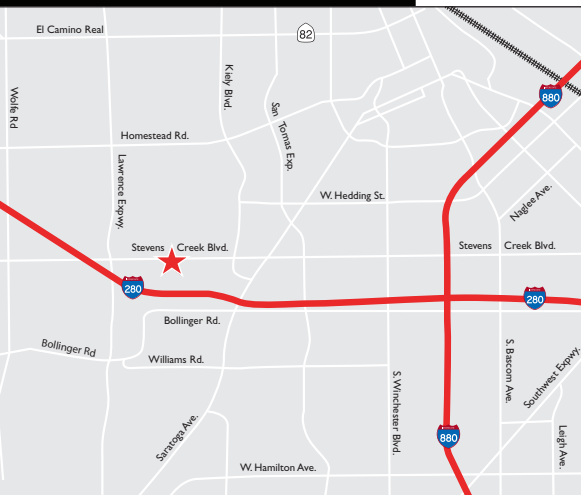

Contact Exclusive Agents

Patty Steele
psteale@ngkf.com
408.982.8463
CA RE License #00839635

Anne Ralston
aralston@ngkf.com
408.982.8466
CA RE License #00957374