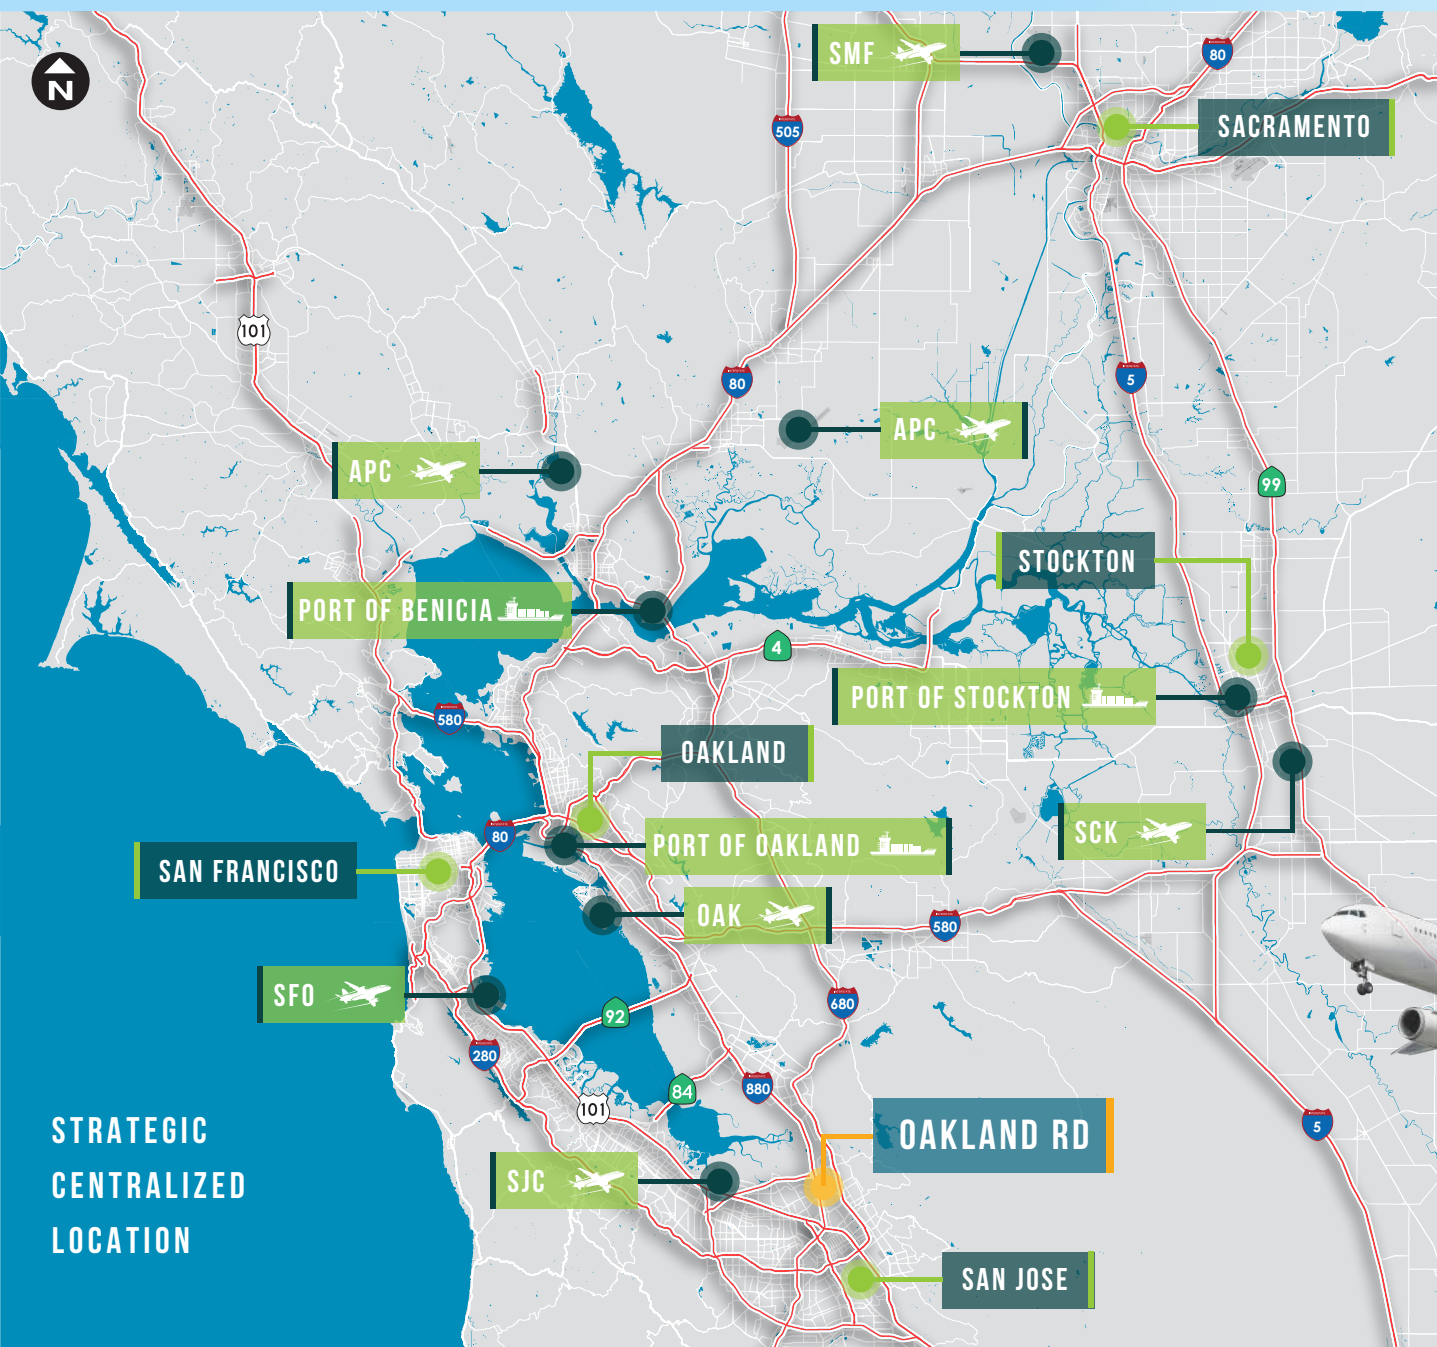

BUILDING VIEWS

FRONT

SIDE

BUILDING VIEWS

BACK

SIDE

FLOOR PLAN

PROXIMITY MAP

PROXIMITY TO OAKLAND RD

Mineta San Jose International Airport (SJC)	3.3 miles
Oakland Airport (OAK)	31.6 miles
SFO International Airport (SFO)	34.1 miles
Port of Oakland	36.8 miles
Port of Benicia	56.7 miles
Napa County Airport (APC)	73.2 miles
Port of Stockton	74.9 miles
Oakland	36.7 miles
San Francisco	47.3 miles
Stockton	74.1 miles
Sacramento	114 miles

STRATEGIC
CENTRALIZED
LOCATION

AMENITIES MAP

RESTAURANTS

- Bistro
- Brandon's Restaurant & Club
- Patxi's Pizza
- Specialty's Cafe & Bakery
- Premier Pizza
- Una Mas
- Pho Viet
- China Palace
- Hot Pot City
- Maruichi
- Darda Seafood
- Wingstop
- Los Garcias Restaurant
- Jasmine Thai
- King Egg Rolls
- Ma's Restaurant
- The Kickin' Crab
- Dosa Bawarchi
- Senor Jalapeno
- Zeytoun Restaurant
- Sonoma Chicken Coop
- Camille's Sidewalk Cafe
- Ladda Thai Cuisine
- Jade Cathy
- Smoking Pig BBQ
- Minato
- Wing's
- Okayama Sushi
- Casa Vicky
- Lillie Mae's

HOTELS

- Super 8
- Hotel De Anza
- Days Inn
- Holiday Inn
- Wyndham Garden
- Caravelle Inn & Suites
- Courtyard San Jose Airport
- DoubleTree by Hilton
- Homewood Suites by Hilton
- Sheraton
- Staybridge Suites
- Hilton San Jose
- Hyatt Place
- The Saint Claire