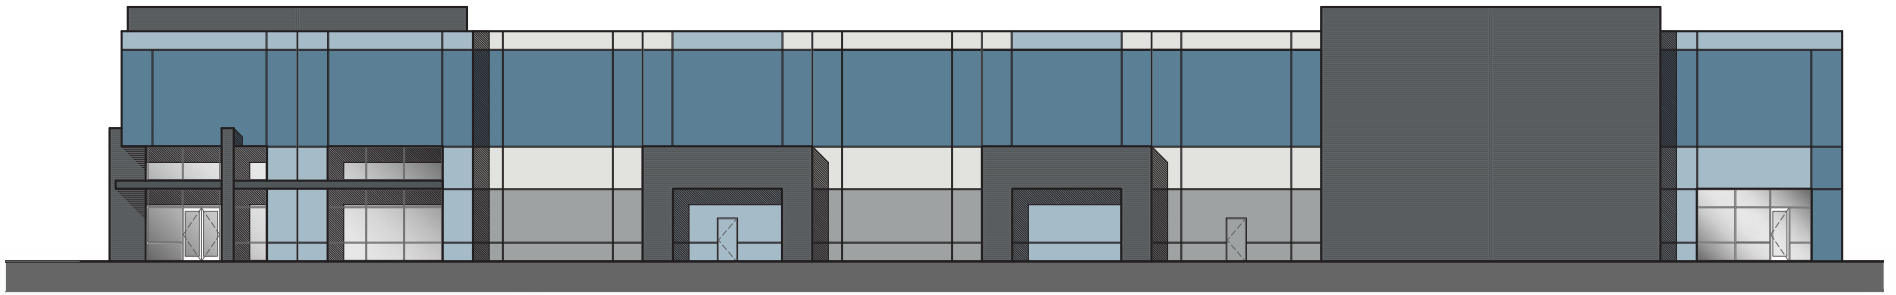

CONCEPTUAL SITE PLAN

- ▲ DOCK HIGH DOORS
- GRADE LEVEL DOORS
- ▲ POTENTIAL GRADE LEVEL DOORS

PROPERTY HIGHLIGHTS

- ±32' Minimum Clear Height
- 4 Grade Level doors at 12' x 14' with potential to add 3 additional Grade Level doors
- ESFR Fire Suppression System
- 12 Dock High Doors, 9' x 10'
- 6" Reinforced Concrete Floors
- 1800-4000 Amps; 277/480V; 3 Phase
- 2% Skylights - 4' x 8'
- 60' x 56' Column Spacing
- LED Lighting
- Truck Court Depth 118' - 164'
- Office Space to Suit

BUILDING VIEWS

FRONT

SIDE

BUILDING VIEWS

BACK

SIDE

FLOOR PLAN

PROXIMITY MAP