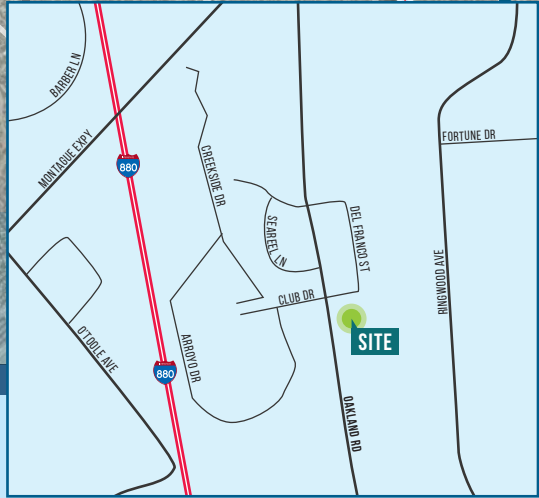

LOCATION MAP

 RAILROAD TRACKS

HIGHLIGHTS

- ◆ ±82,900 sf Freestanding Building
- ◆ ±32' Minimum Clear Height
- ◆ ESFR Fire Suppression System
- ◆ Dock High and Grade Level Loading Doors
- ◆ Immediate Access to I-880, Hwy 237 and I-680

BUILDING VIEWS

FRONT

SIDE

BUILDING VIEWS

BACK

SIDE

FLOOR PLAN

PROXIMITY MAP