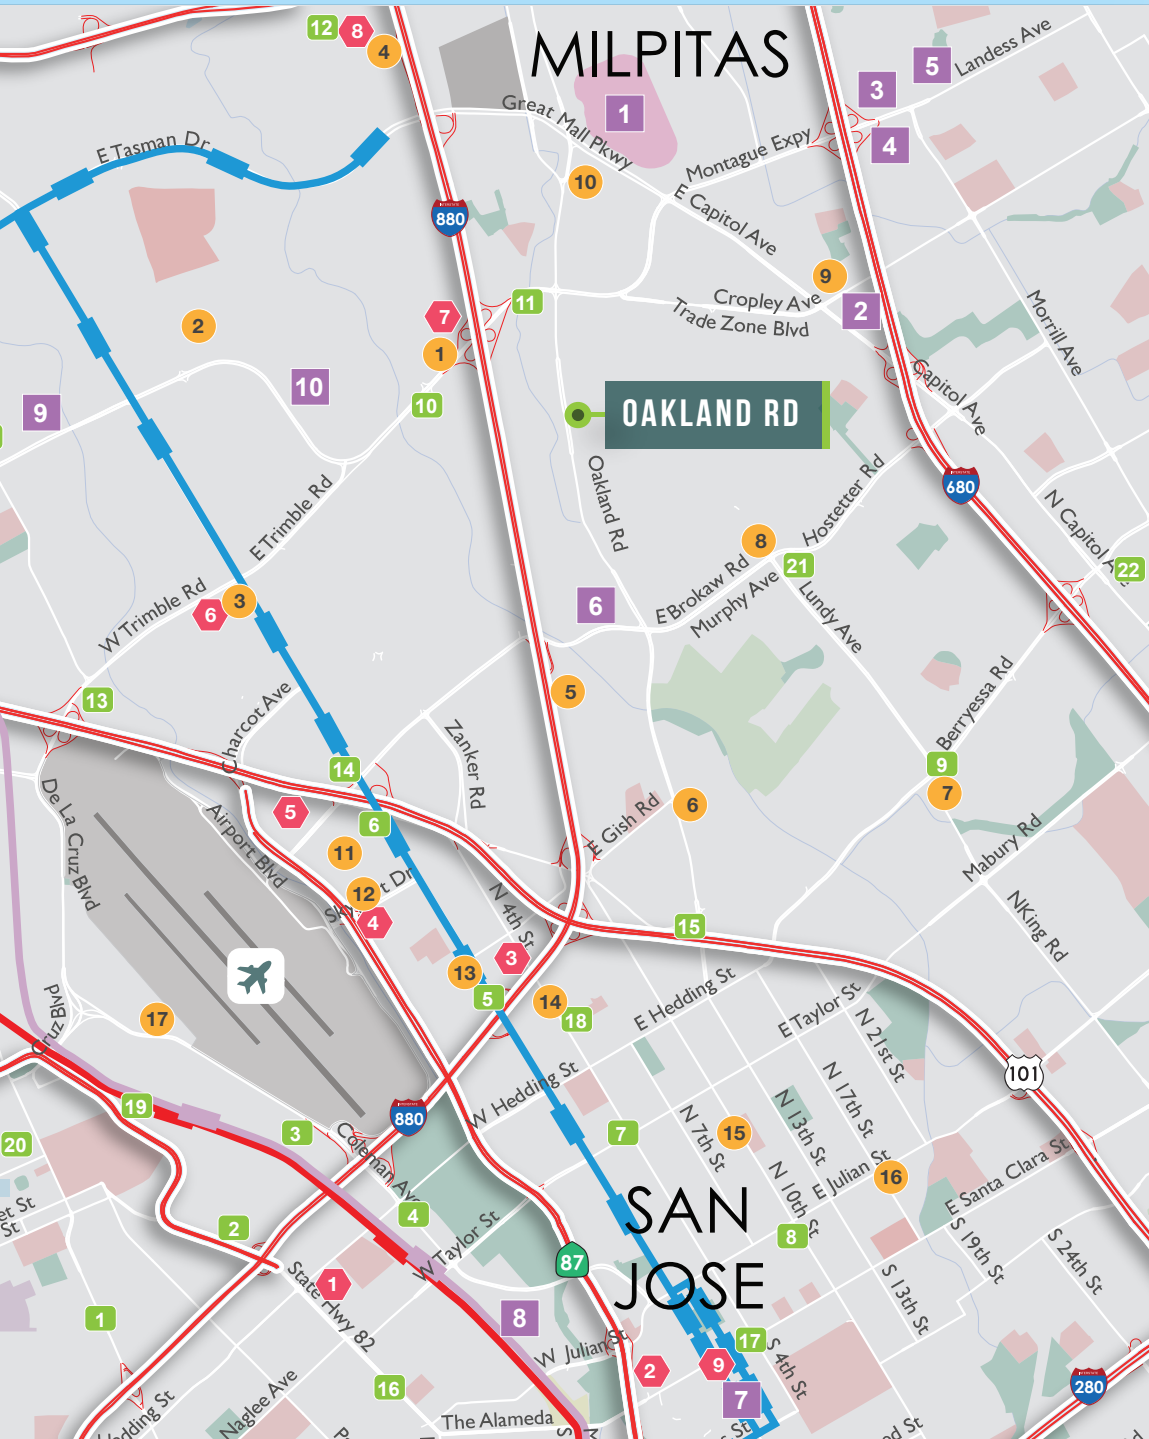

BUILDING VIEWS

FRONT

SIDE

BUILDING VIEWS

BACK

SIDE

FLOOR PLAN

PROXIMITY MAP

PROXIMITY TO OAKLAND RD

Mineta San Jose International Airport (SJC)	3.3 miles
Oakland Airport (OAK)	31.6 miles
SFO International Airport (SFO)	34.1 miles
Port of Oakland	36.8 miles
Port of Benicia	56.7 miles
Napa County Airport (APC)	73.2 miles
Port of Stockton	74.9 miles
Oakland	36.7 miles
San Francisco	47.3 miles
Stockton	74.1 miles
Sacramento	114 miles

STRATEGIC
CENTRALIZED
LOCATION

AMENITIES MAP

RESTAURANTS

- Bistro
- Brandon's Restaurant & Club
- Patxi's Pizza
- Specialty's Cafe & Bakery
- Premier Pizza
- Una Mas
- Pho Viet
- China Palace
- Hot Pot City
- Maruichi
- Darda Seafood
- Wingstop
- Los Garcias Restaurant
- Jasmine Thai
- King Egg Rolls
- Ma's Restaurant
- The Kickin' Crab
- Dosa Bawarchi
- Senor Jalapeno
- Zeytoun Restaurant
- Sonoma Chicken Coop
- Camille's Sidewalk Cafe
- Ladda Thai Cuisine
- Jade Cathy
- Smoking Pig BBQ
- Minato
- Wing's
- Okayama Sushi
- Casa Vicky
- Lillie Mae's

HOTELS

- Super 8
- Hotel De Anza
- Days Inn
- Holiday Inn
- Wyndham Garden
- Caravelle Inn & Suites
- Courtyard San Jose Airport
- DoubleTree by Hilton
- Homewood Suites by Hilton
- Sheraton
- Staybridge Suites
- Hilton San Jose
- Hyatt Place
- The Saint Claire