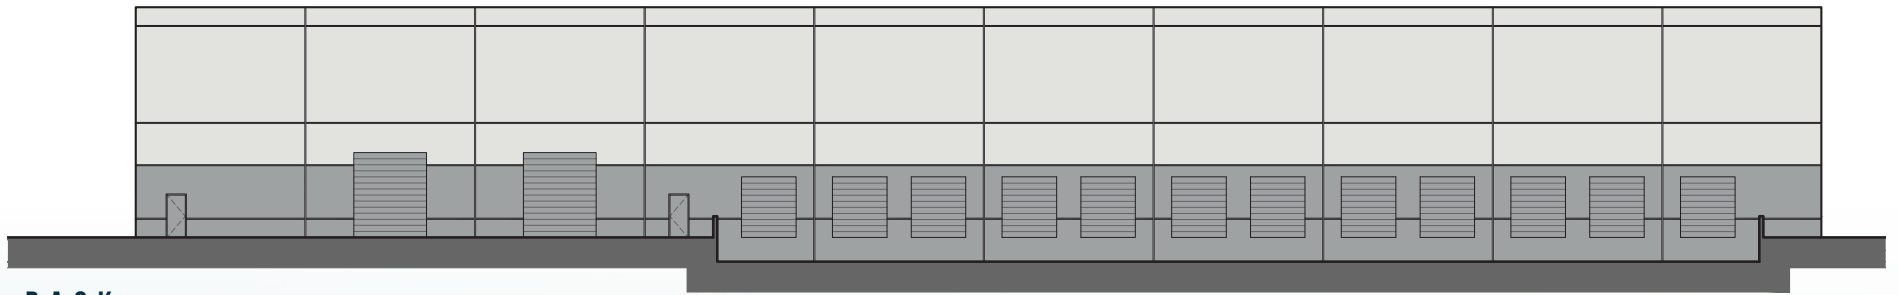

CONCEPTUAL SITE PLAN

- ▲ DOCK HIGH DOORS
- GRADE LEVEL DOORS
- ▲ POTENTIAL GRADE LEVEL DOORS

PROPERTY HIGHLIGHTS

- ±32' Minimum Clear Height
- 4 Grade Level doors at 12' x 14' with potential to add 3 additional Grade Level doors
- ESFR Fire Suppression System
- 12 Dock High Doors, 9' x 10'
- 6" Reinforced Concrete Floors
- 1800-4000 Amps; 277/480V; 3 Phase
- 2% Skylights - 4' x 8'
- 60' x 56' Column Spacing
- LED Lighting
- Truck Court Depth 118' - 164'
- Office Space to Suit

BUILDING VIEWS

FRONT

SIDE

BUILDING VIEWS

BACK

SIDE

FLOOR PLAN

PROXIMITY MAP