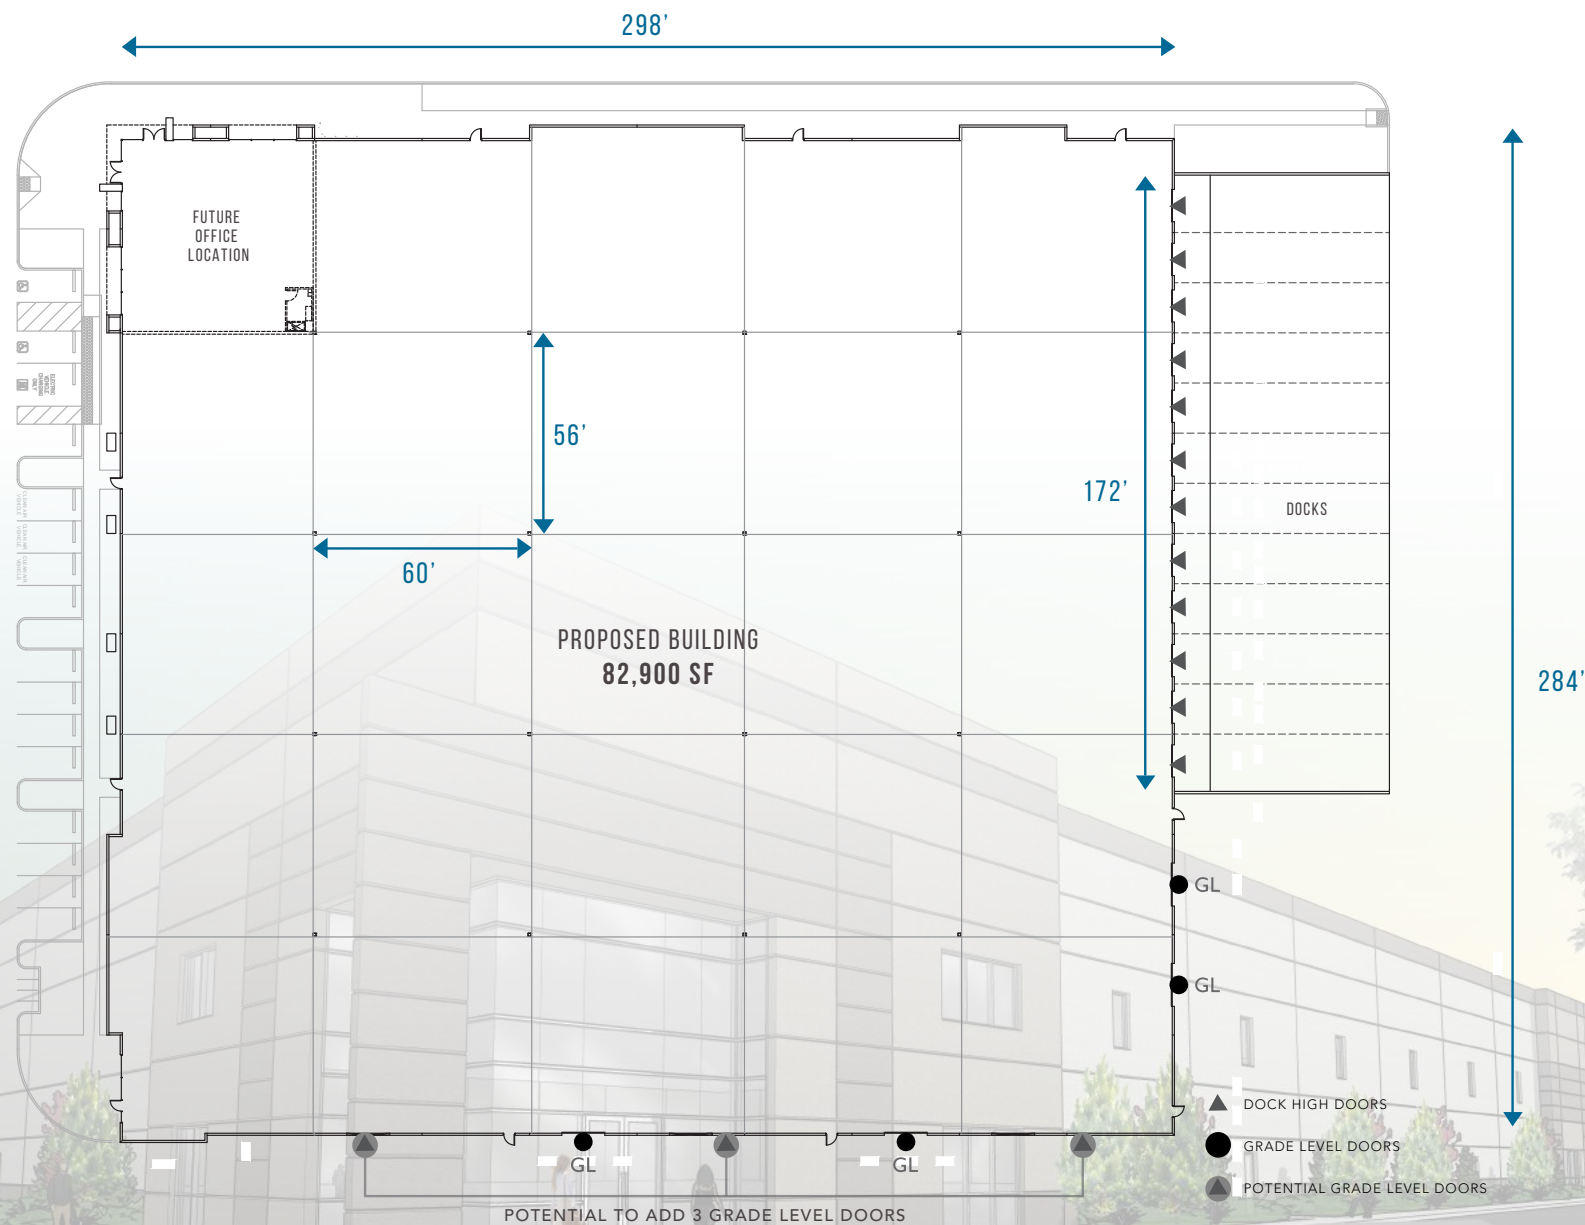

LOCATION MAP

 RAILROAD TRACKS

HIGHLIGHTS

- ◆ ±82,900 sf Freestanding Building
- ◆ ±32' Minimum Clear Height
- ◆ ESFR Fire Suppression System
- ◆ Dock High and Grade Level Loading Doors
- ◆ Immediate Access to I-880, Hwy 237 and I-680

CONCEPTUAL SITE PLAN

- ▲ DOCK HIGH DOORS
- GRADE LEVEL DOORS
- ▲ POTENTIAL GRADE LEVEL DOORS

PROPERTY HIGHLIGHTS

- ±32' Minimum Clear Height
- 4 Grade Level doors at 12' x 14' with potential to add 3 additional Grade Level doors
- ESFR Fire Suppression System
- 12 Dock High Doors, 9' x 10'
- 6" Reinforced Concrete Floors
- 1800-4000 Amps; 277/480V; 3 Phase
- 2% Skylights - 4' x 8'
- 60' x 56' Column Spacing
- LED Lighting
- Truck Court Depth 118' - 164'
- Office Space to Suit

BUILDING VIEWS

FRONT

SIDE

BUILDING VIEWS

BACK

SIDE

FLOOR PLAN

PROXIMITY MAP