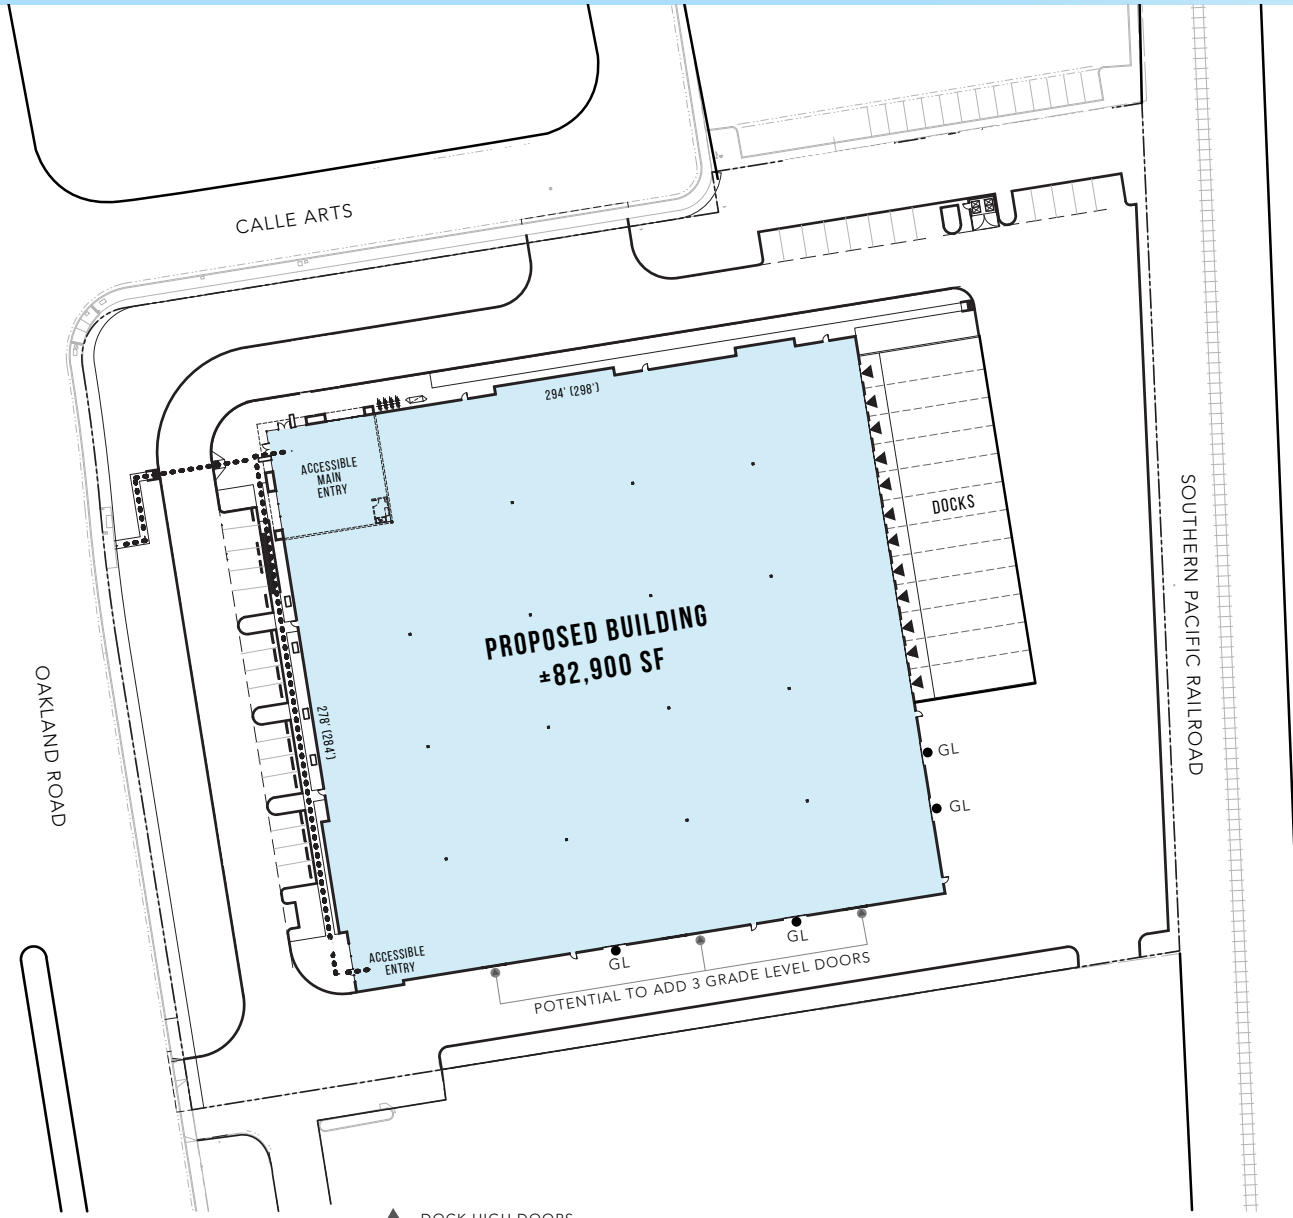

LOCATION MAP

 RAILROAD TRACKS

HIGHLIGHTS

- ◆ ±82,900 sf Freestanding Building
- ◆ ±32' Minimum Clear Height
- ◆ ESFR Fire Suppression System
- ◆ Dock High and Grade Level Loading Doors
- ◆ Immediate Access to I-880, Hwy 237 and I-680

CONCEPTUAL SITE PLAN

- ▲ DOCK HIGH DOORS
- GRADE LEVEL DOORS
- ▲ POTENTIAL GRADE LEVEL DOORS

PROPERTY HIGHLIGHTS

- ±32' Minimum Clear Height
- 4 Grade Level doors at 12' x 14' with potential to add 3 additional Grade Level doors
- ESFR Fire Suppression System
- 12 Dock High Doors, 9' x 10'
- 6" Reinforced Concrete Floors
- 1800-4000 Amps; 277/480V; 3 Phase
- 2% Skylights - 4' x 8'
- 60' x 56' Column Spacing
- LED Lighting
- Truck Court Depth 118' - 164'
- Office Space to Suit

BUILDING VIEWS

FRONT

SIDE

BUILDING VIEWS

BACK

SIDE

FLOOR PLAN

PROXIMITY MAP