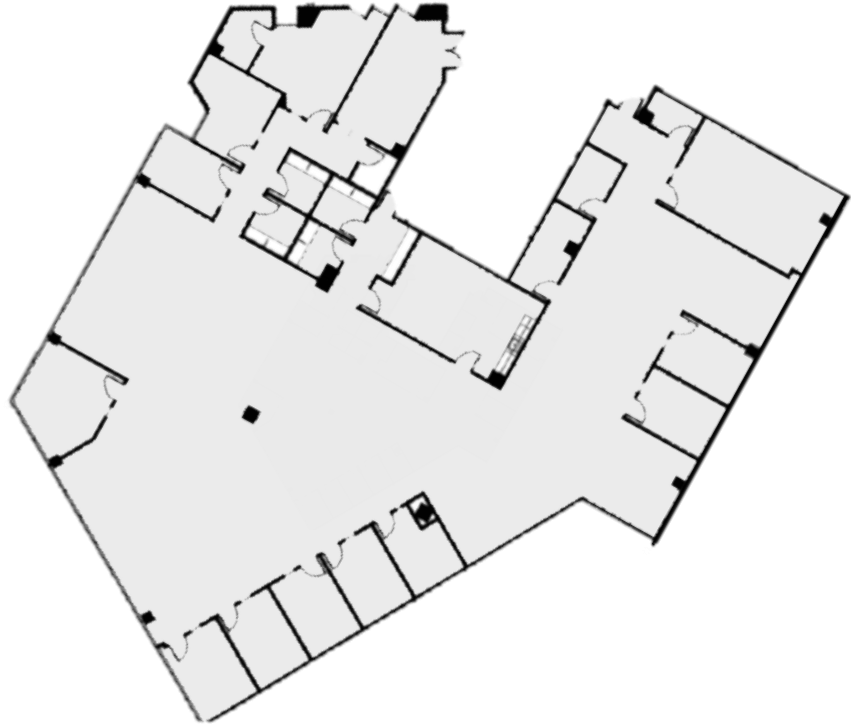

SUITE DETAILS

Suite	N501
Sq. Ft.	10,294
Floor	5
View	Exterior
Entrances	3
Reception	1
Conference Room	2
Offices	11
Kitchen	1
Bullpen	2
Storage Closet	5
Electrical Room	0
Server Room	1
Supplemental HVAC	N