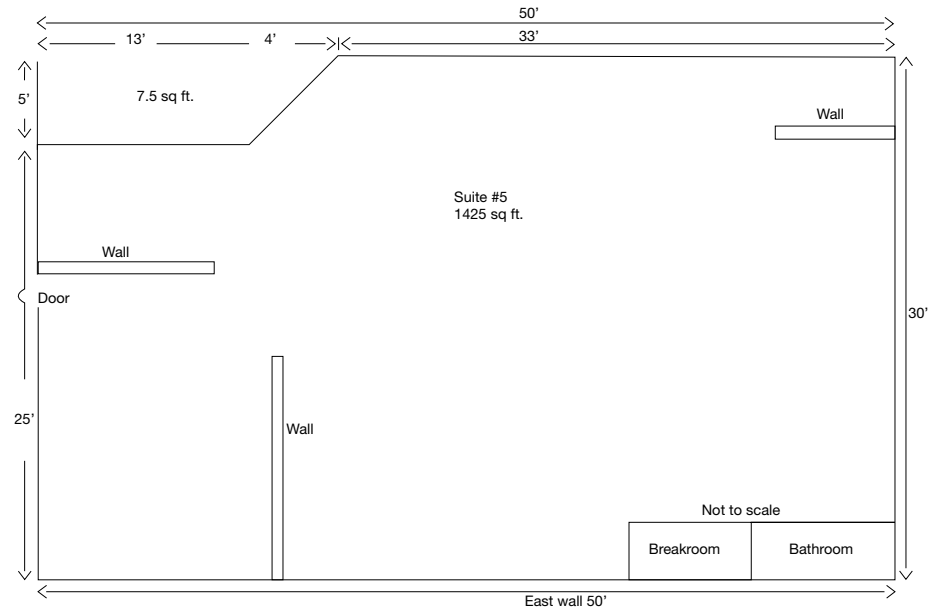

Meridian & 128th Street Retail

10023 128th Street East, Puyallup, WA

Features

- **PRICE** $18.00 PSF
  Low NNN's!

- **HIGHLIGHT** Great South Hill Puyallup location on Meridian

---

- **AVAILABLE** 1,425 SF available at $16.00 PSF

- **PARKING** Ample parking - 7:1,000 SF
  Shared with neighboring property

- **LOCATION** Great intersection - Meridian & 128th St E

- **ZONED** UV - Pierce County South Hill Planning Area

- **TRAFFIC COUNTS** Combined ADT of 49,625 cars

DEMOGRAPHICS

	1 mile	3 miles	5 miles
Population	13,133	79,918	169,171
Average HH Income	$57,886	$70,411	$70,231

Rachel Corp
253.722.1417
rcorp@kiddermathews.com

kiddermathews.com