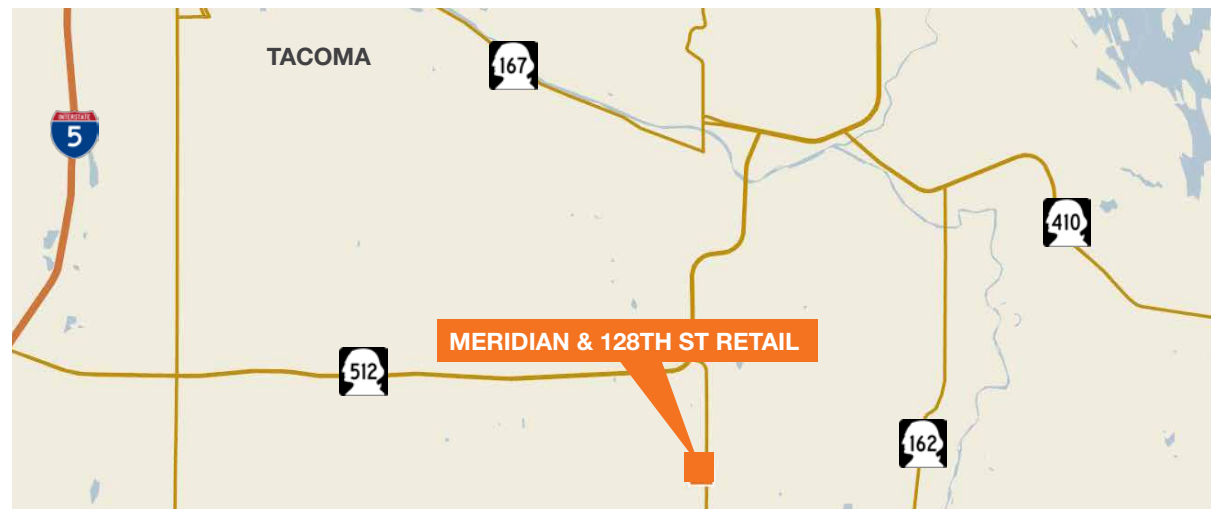

Meridian & 128th Street Retail

10023 128th Street East, Puyallup, WA

Features

- **PRICE** $18.00 PSF
  Low NNN's!

- **HIGHLIGHT** Great South Hill Puyallup location on Meridian

---

- **AVAILABLE** 1,425 SF available at $16.00 PSF

- **PARKING** Ample parking - 7:1,000 SF
  Shared with neighboring property

- **LOCATION** Great intersection - Meridian & 128th St E

- **ZONED** UV - Pierce County South Hill Planning Area

- **TRAFFIC COUNTS** Combined ADT of 49,625 cars

DEMOGRAPHICS

	1 mile	3 miles	5 miles
Population	13,133	79,918	169,171
Average HH Income	$57,886	$70,411	$70,231

Rachel Corp
253.722.1417
rcorp@kiddermathews.com

kiddermathews.com