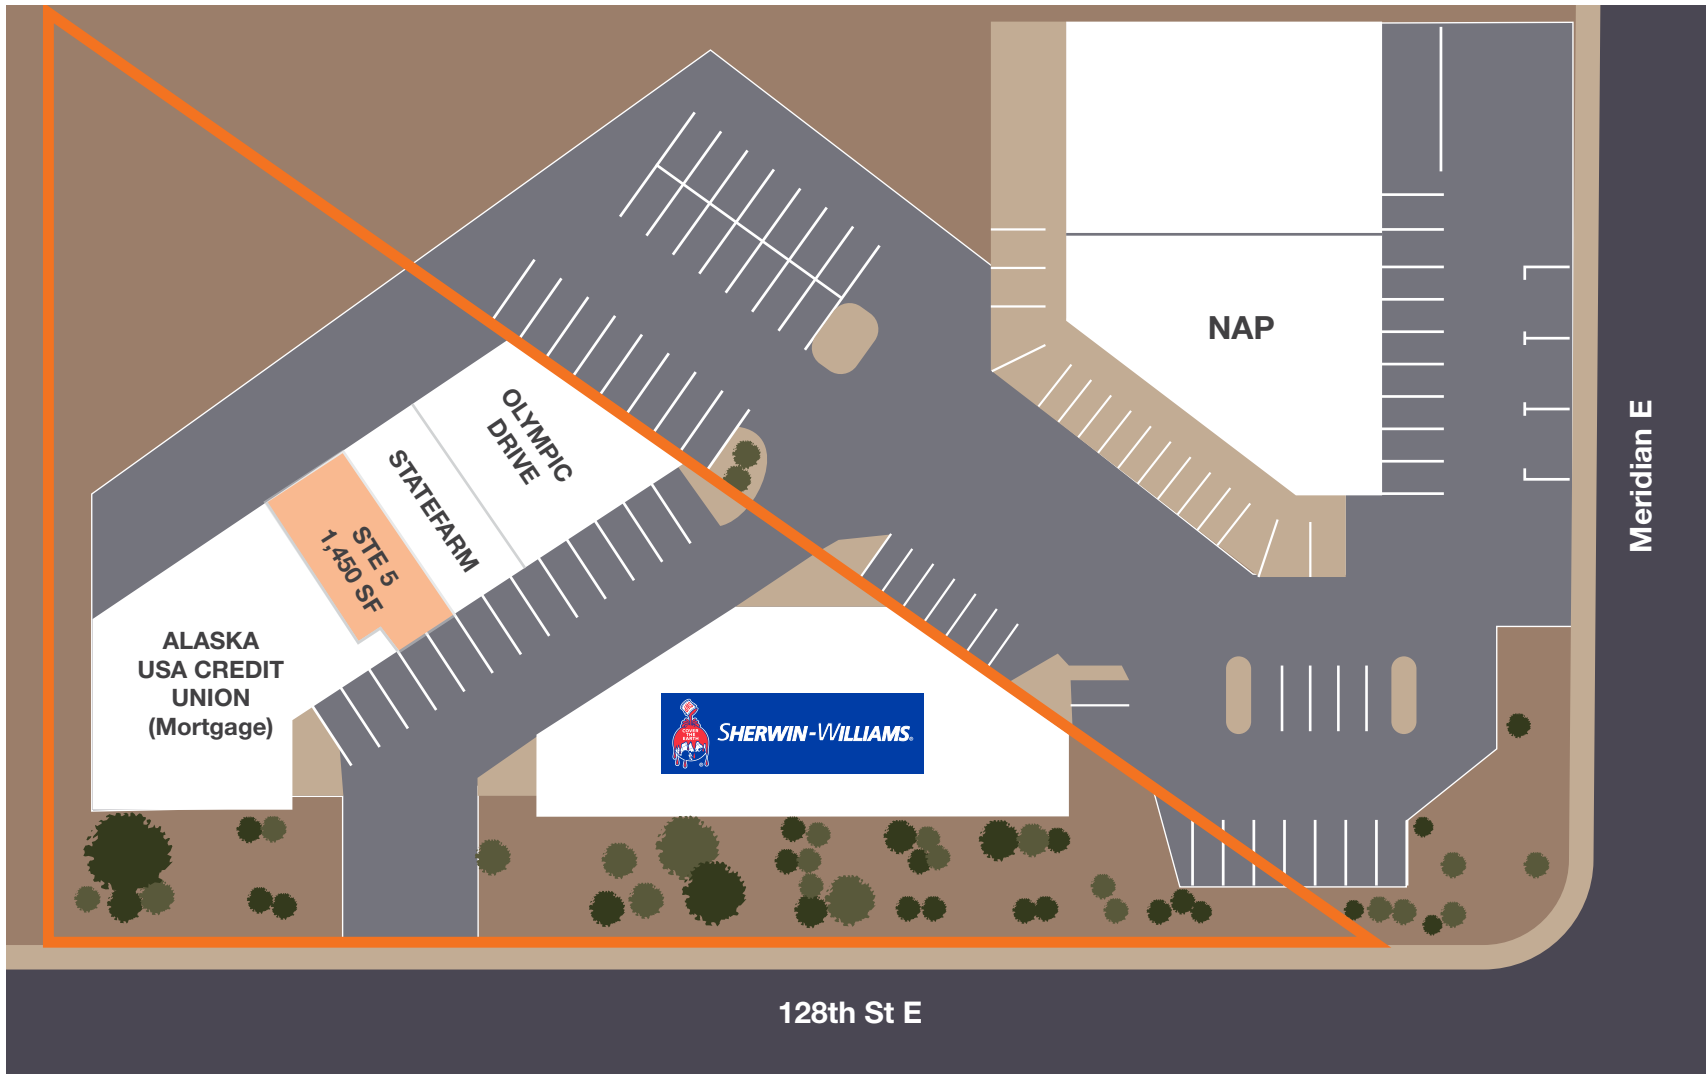

Meridian & 128th Street Retail

10023 128th Street East, Puyallup, WA

FOR LEASE

1,425 SF Retail/Office Space Available

Rachel Corp
253.722.1417
rcorp@kiddermathews.com

kiddermathews.com

km Kidder
Mathews

Meridian & 128th Street Retail

10023 128th Street East, Puyallup, WA

Features

- PRICE** \$18.00 PSF
Low NNN's!

- HIGHLIGHT** Great South Hill Puyallup location on Meridian

- AVAILABLE** 1,425 SF available at \$16.00 PSF

- PARKING** Ample parking - 7:1,000 SF
Shared with neighboring property

- LOCATION** Great intersection - Meridian & 128th St E

- ZONED** UV - Pierce County South Hill Planning Area

- TRAFFIC COUNTS** Combined ADT of 49,625 cars

DEMOGRAPHICS

	1 mile	3 miles	5 miles
Population	13,133	79,918	169,171
Average HH Income	\$57,886	\$70,411	\$70,231

Meridian & 128th Street Retail

10023 128th Street East, Puyallup, WA

Shopping Center Plan

Rachel Corp
253.722.1417
rcorp@kiddermathews.com

kiddermathews.com

This information supplied herein is from sources we deem reliable. It is provided without any representation, warranty or guarantee, expressed or implied as to its accuracy. Prospective Buyer or Tenant should conduct an independent investigation and verification of all matters deemed to be material, including, but not limited to, statements of income and expenses. Consult your attorney, accountant, or other professional advisor.