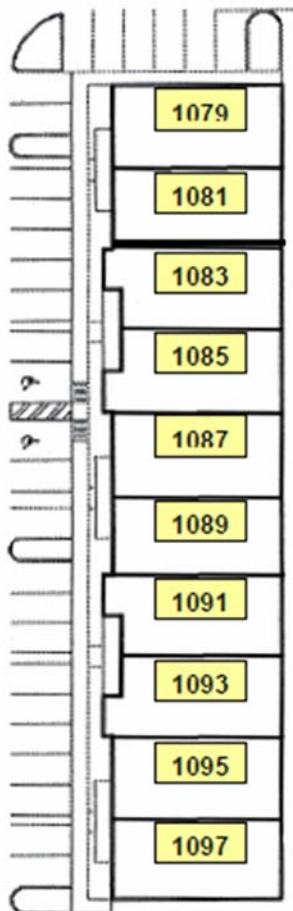

OFFICE PARK:

Famous Tate Office Center

SITE PLAN

Turner Cole Company
Real Estate Services

For more information or to tour building, please contact:

Carl Stickeler @ 813-390-0951

carl@turnercole.com