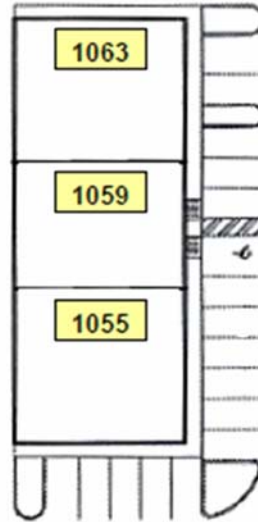

OFFICE PARK:

Famous Tate Office Center

SITE PLAN

Turner Cole Company
Real Estate Services

For more information or to tour building, please contact:

Carl Stickeler @ 813-390-0951

carl@turnercole.com