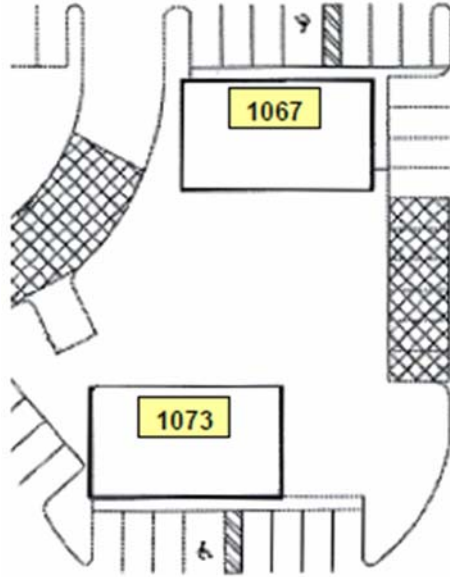

OFFICE PARK:

Famous Tate Office Center

SITE PLAN

Turner Cole Company
Real Estate Services

For more information or to tour building, please contact:

Carl Stickeler @ 813-390-0951

carl@turnercole.com