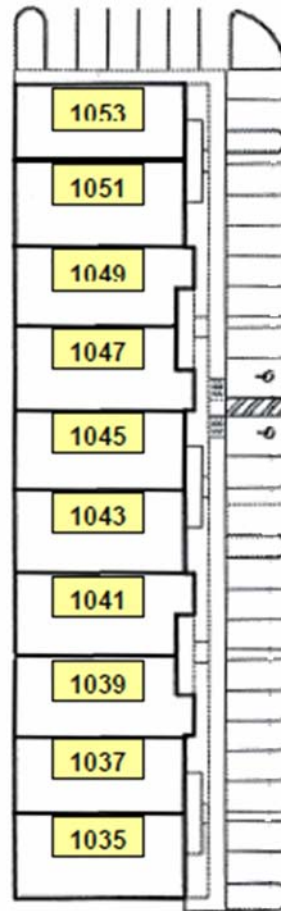

OFFICE PARK:

Famous Tate Office Center

SITE PLAN

Turner Cole Company
Real Estate Services

For more information or to tour building, please contact:

Carl Stickeler @ 813-390-0951

carl@turnercole.com