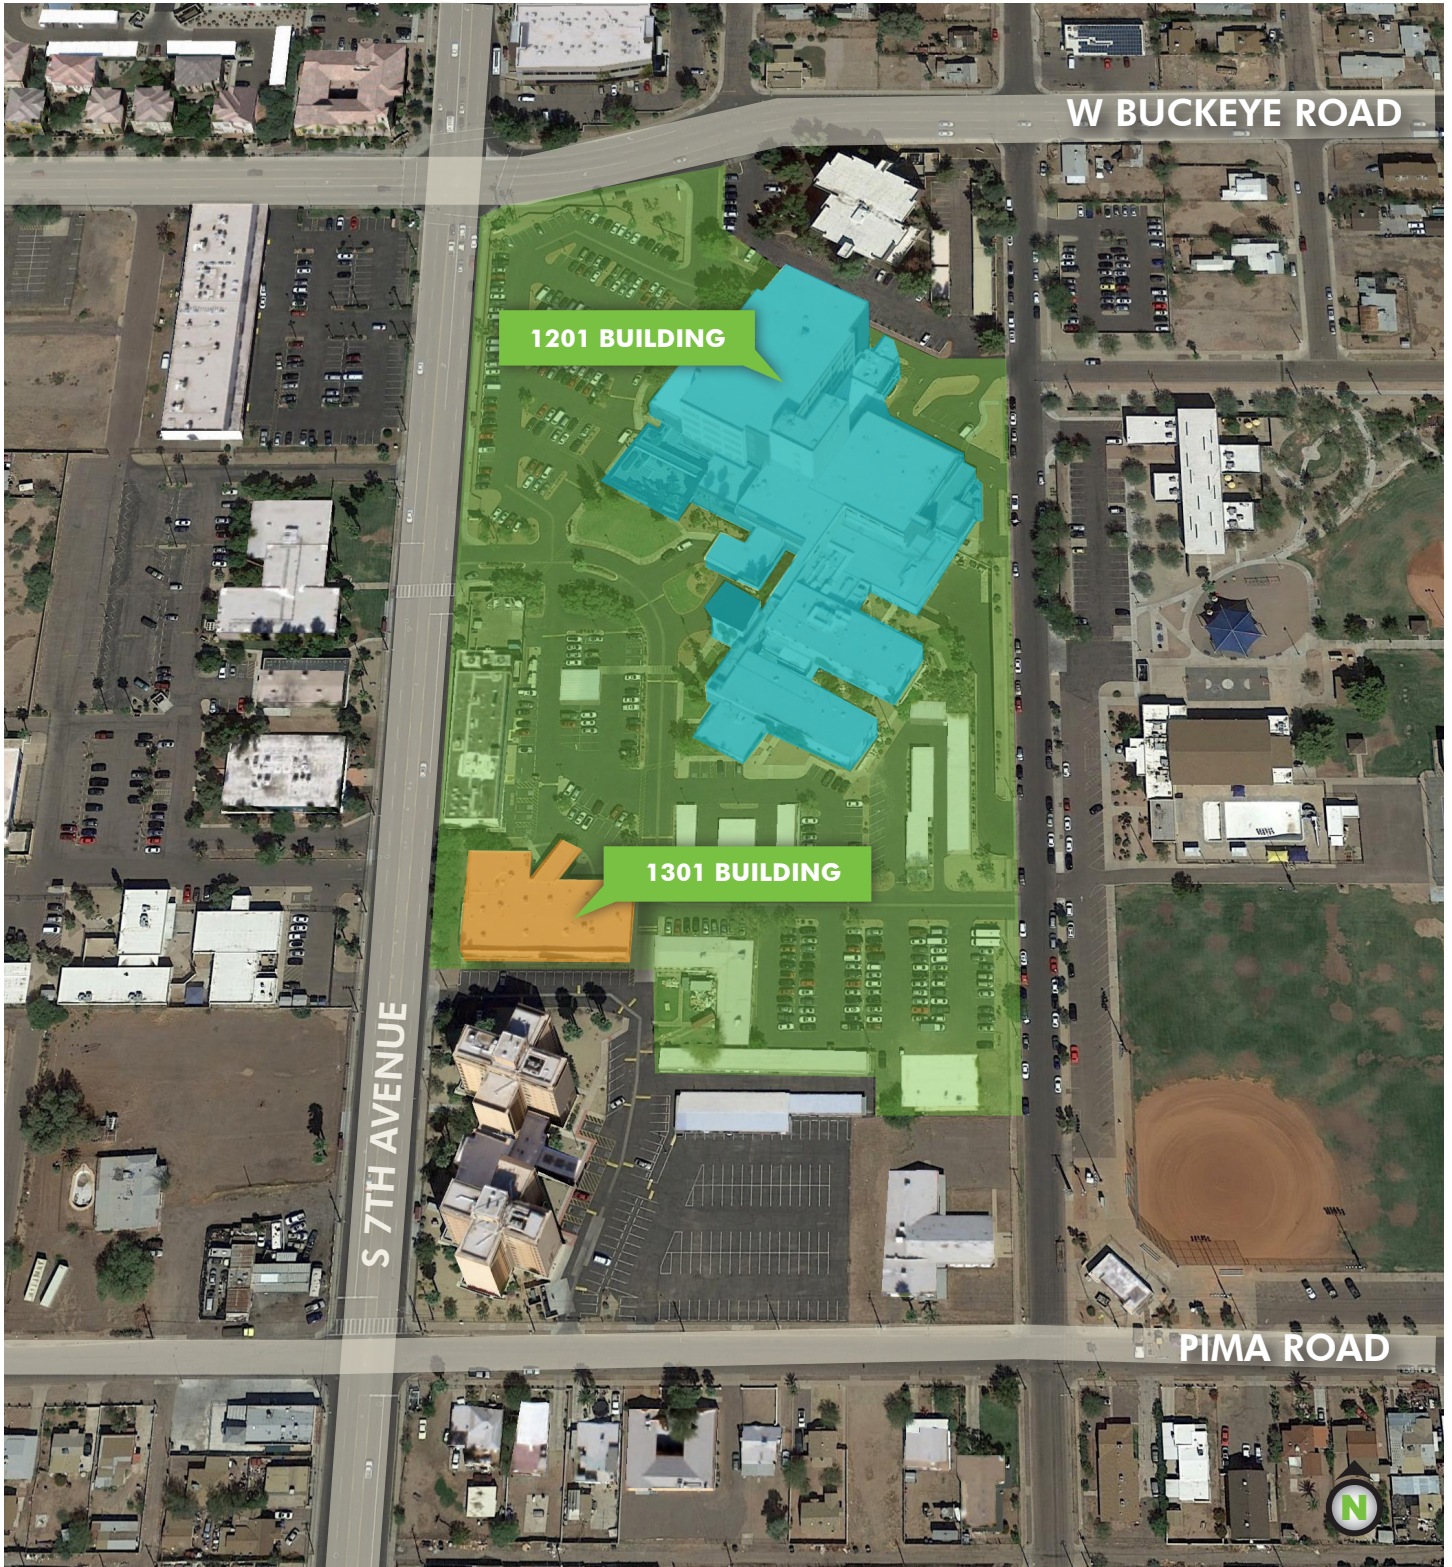

1201 & 1301 S 7TH AVENUE
PHOENIX, AZ 85007

SITE AERIAL

NOT TO SCALE