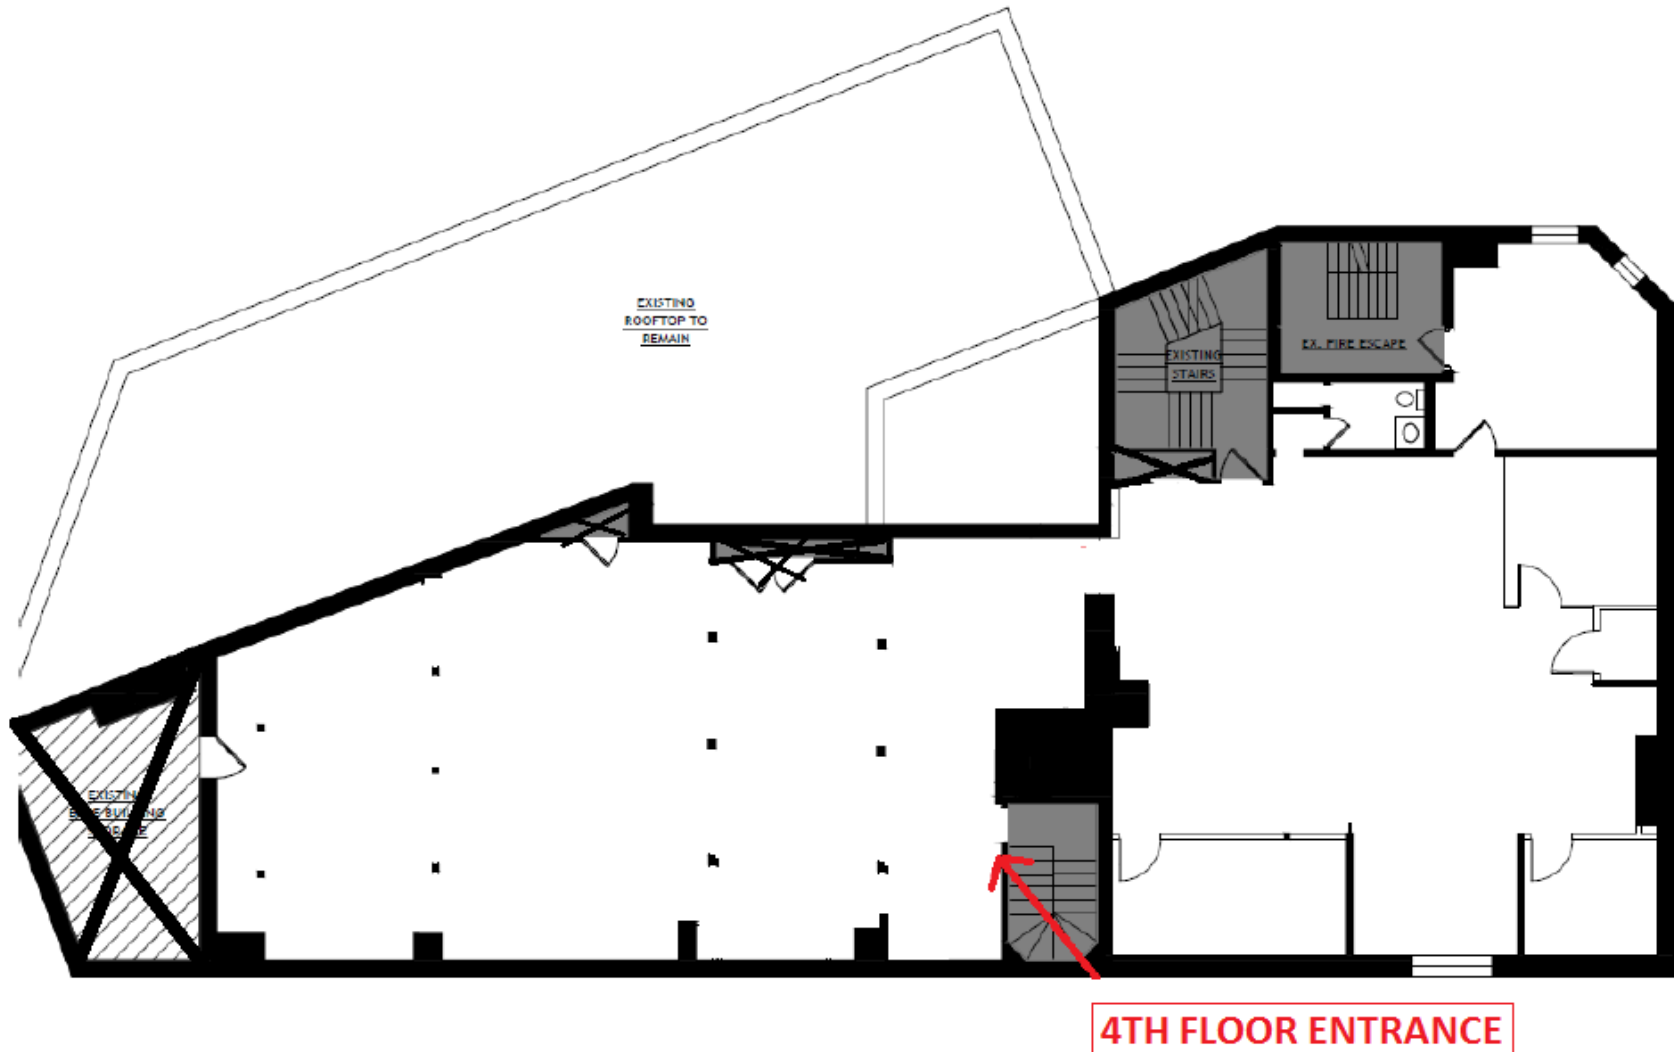

THE BANK BUILDING (1367 CONNECTICUT AVENUE NW)

FULL 4TH FLOOR

4,000 RSF

NOT TO SCALE. IMAGE AND DIMENSIONS ARE APPROXIMATE AND SUBJECT TO VERIFICATION

05/06/20