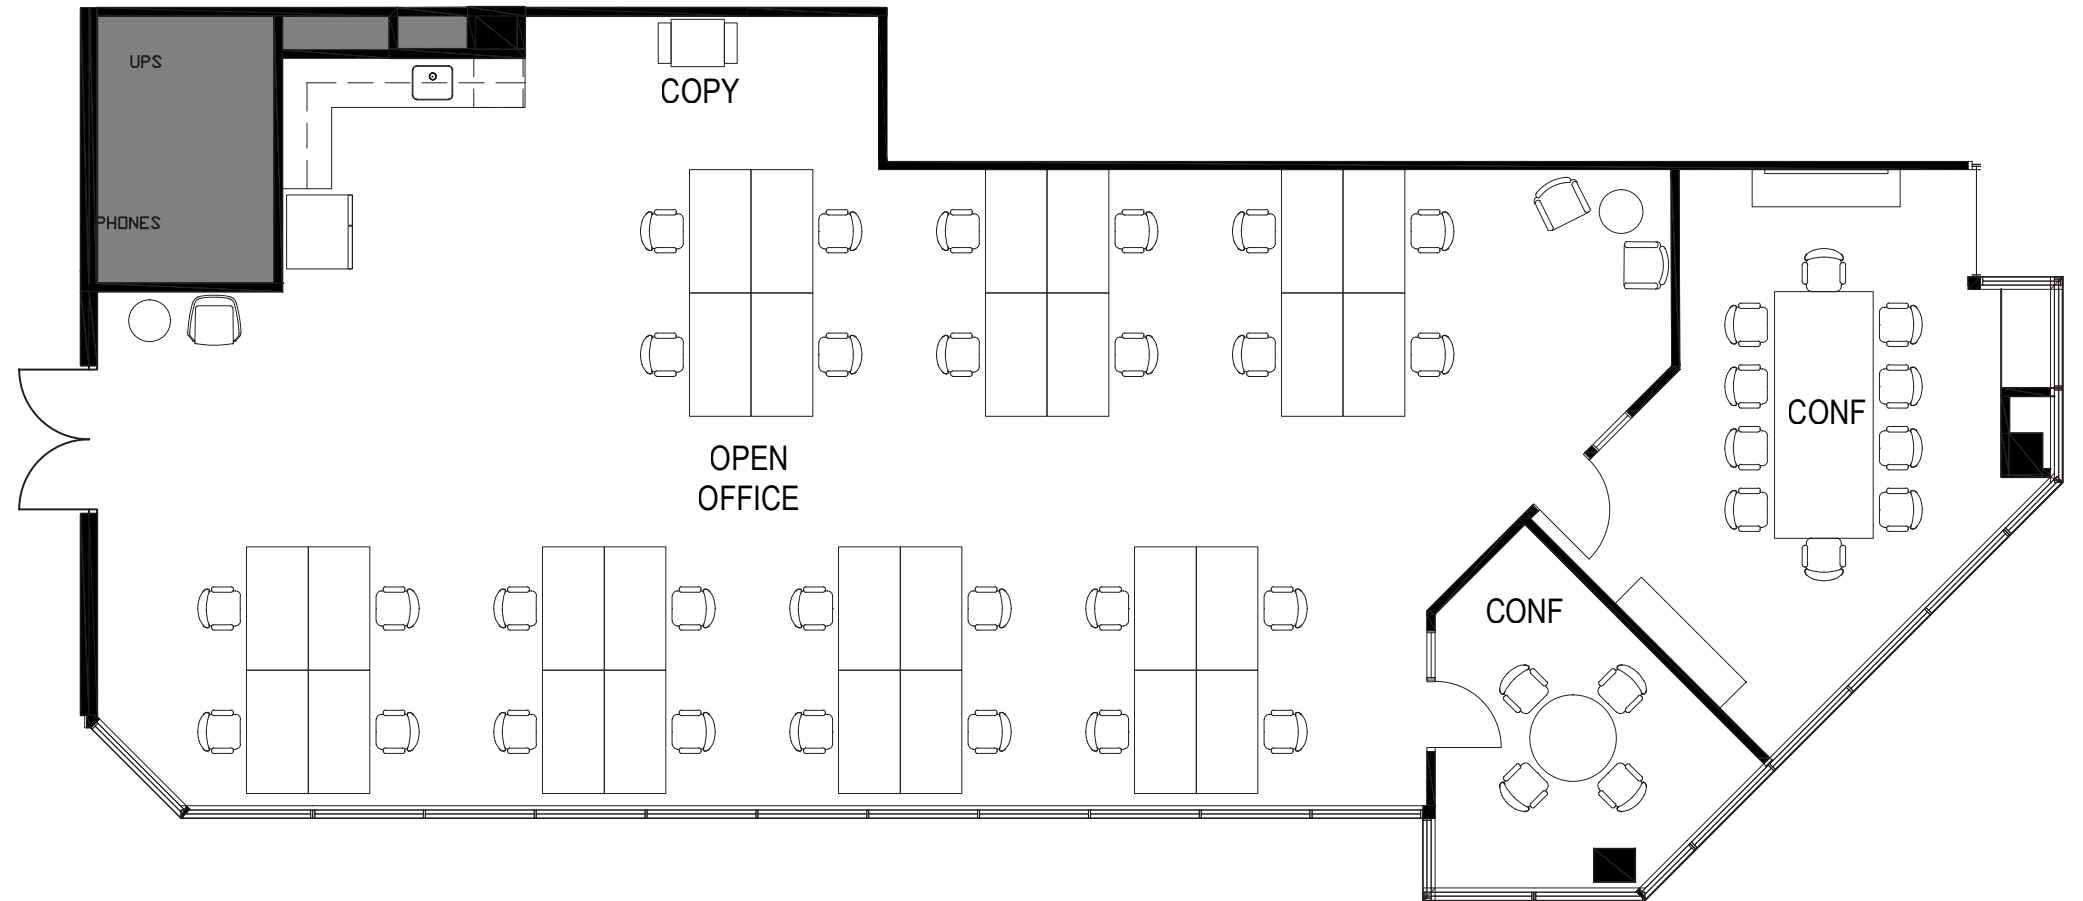

1875 S. Grant Floor 1

Suite 120
±2,433 SF

- Brand new spec suite
- 2 Conference rooms
- Creative open office
- Break area

Hypothetical Furniture Layout