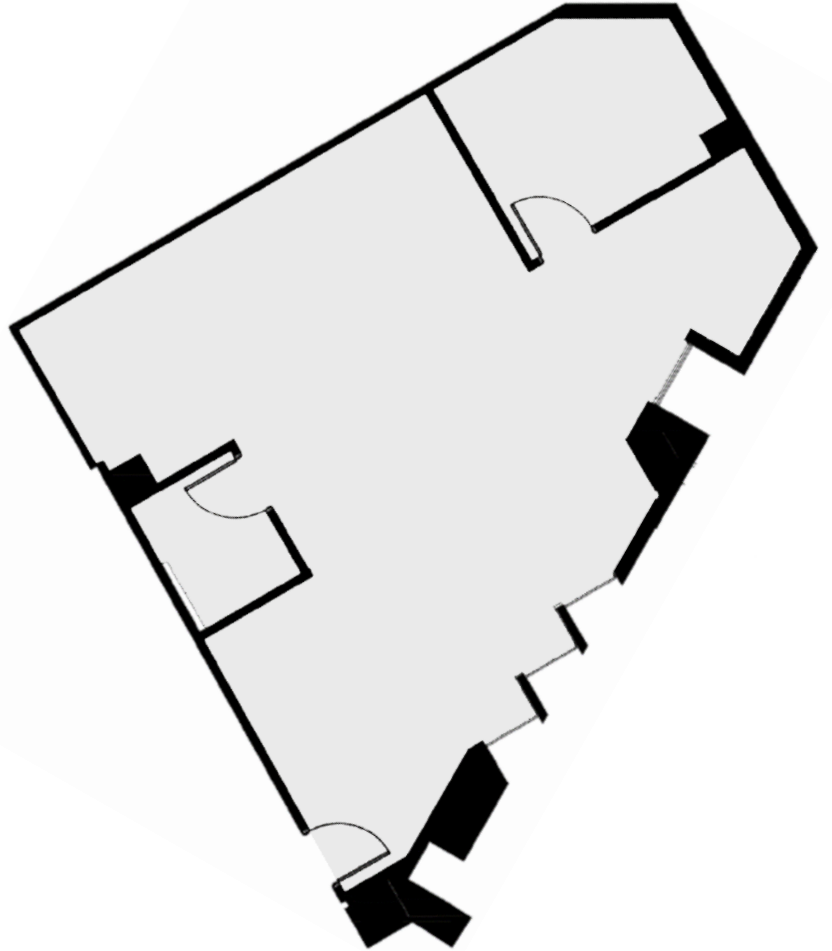

## SUITE DETAILS

Suite	E111
Sq. Ft.	1,055
Floor	1
View	Exterior
Entrances	1
Reception	0
Conference Room	0
Offices	1
Kitchen	0
Bullpen	1
Storage Closet	0
Electrical Room	0
Server Room	1
Supplemental HVAC	0