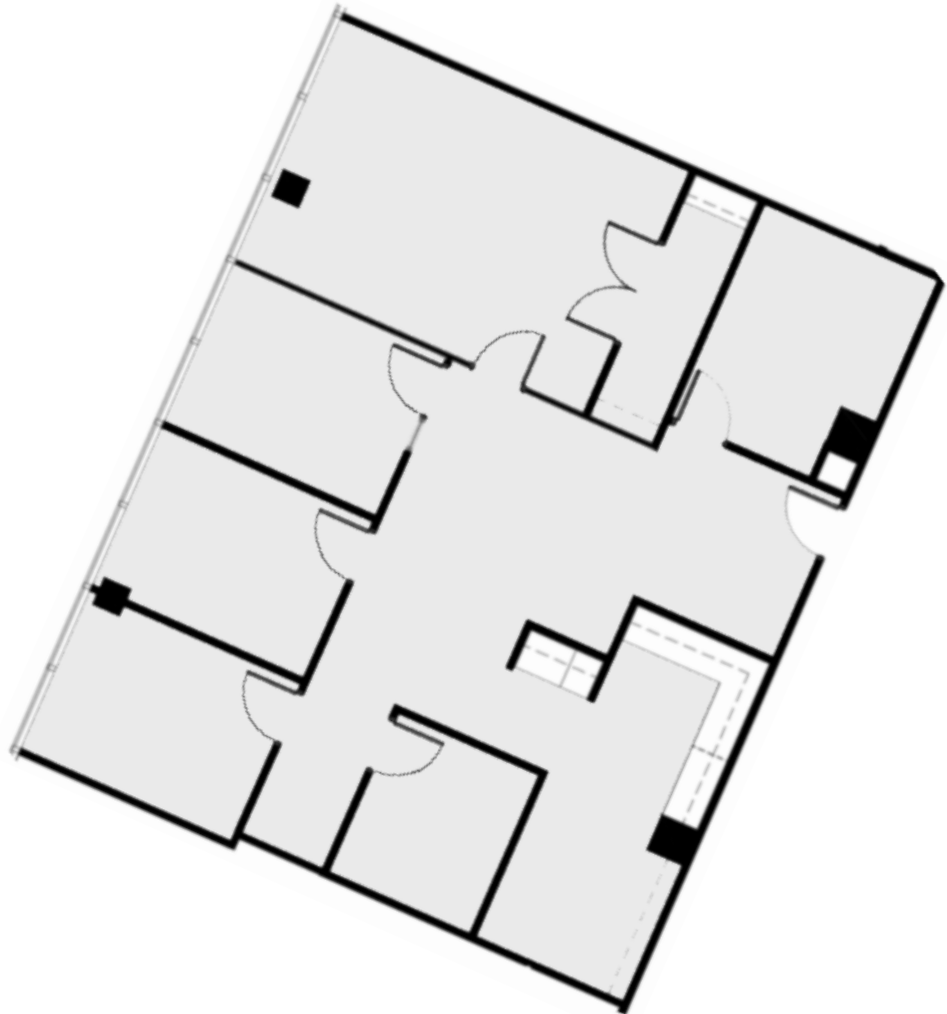

## SUITE DETAILS

Suite	E304
Sq. Ft.	1,948
Floor	3
View	Interior
Entrances	1
Reception	1
Conference Room	1
Offices	5
Kitchen	0
Bullpen	1
Storage Closet	1
Electrical Room	0
Server Room	0
Supplemental HVAC	0