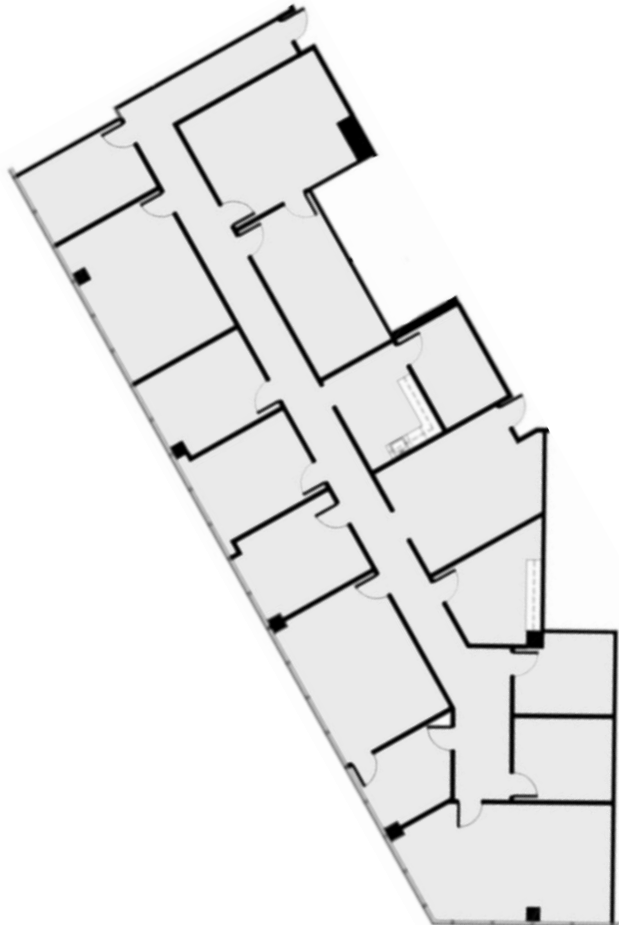

SUITE DETAILS

Suite	E303
Sq. Ft.	4,639
Floor	3
View	Exterior
Entrances	2
Reception	1
Conference Room	1
Offices	14
Kitchen	1
Bullpen	0
Storage Closet	1
Electrical Room	0
Server Room	1
Supplemental HVAC	N