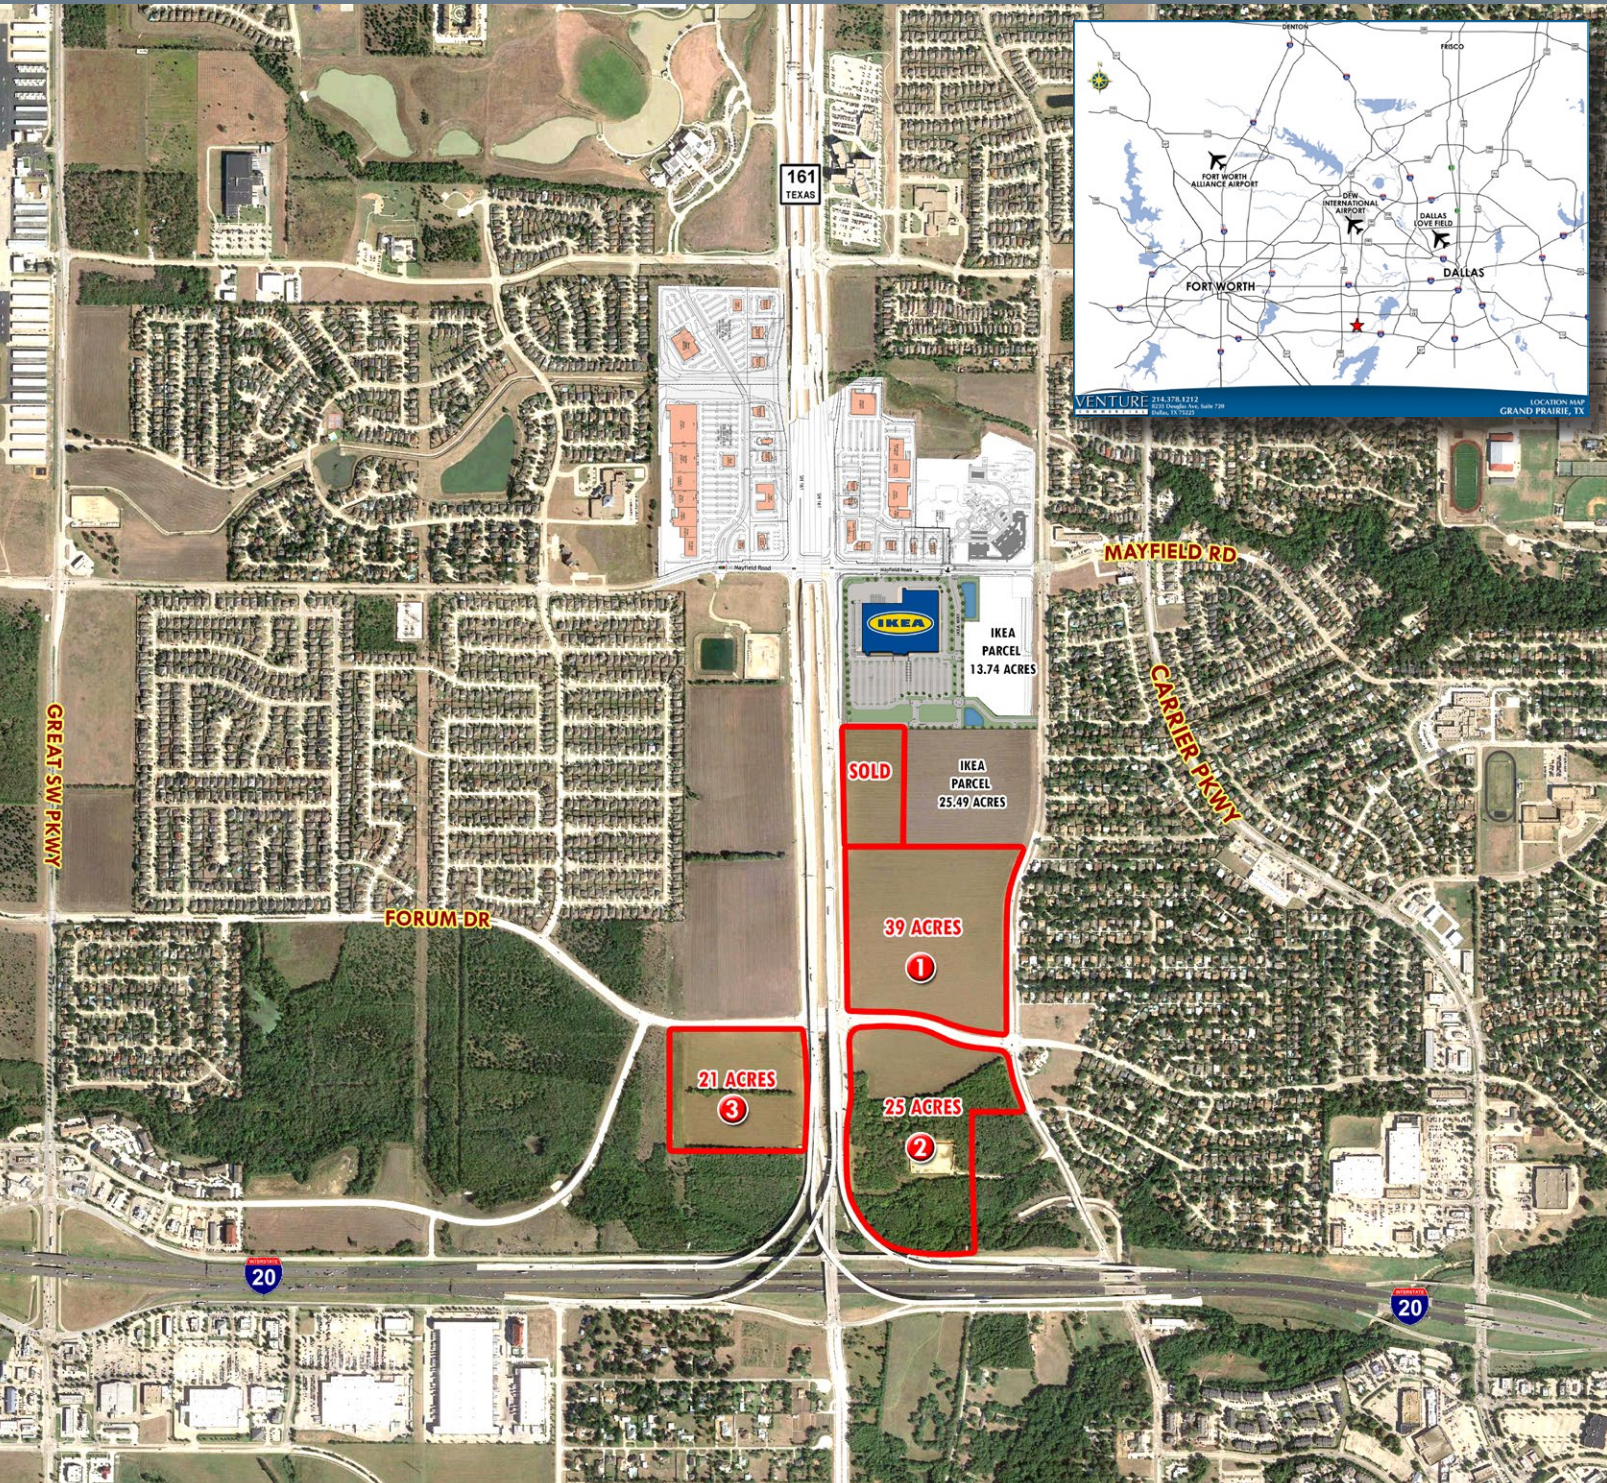

161 LAND - 3 PARCELS

21-95 ACRES FOR SALE

GRAND PRAIRIE, TEXAS

- 1. NEC FORUM AND 161
- 2. SEC FORUM AND 161
- 3. SWC FORUM AND 161

THEO THOMPSON

MICHAEL GEISLER

LEASING | TENANT REPRESENTATION | LAND | INVESTMENT SALES | PROPERTY MANAGEMENT