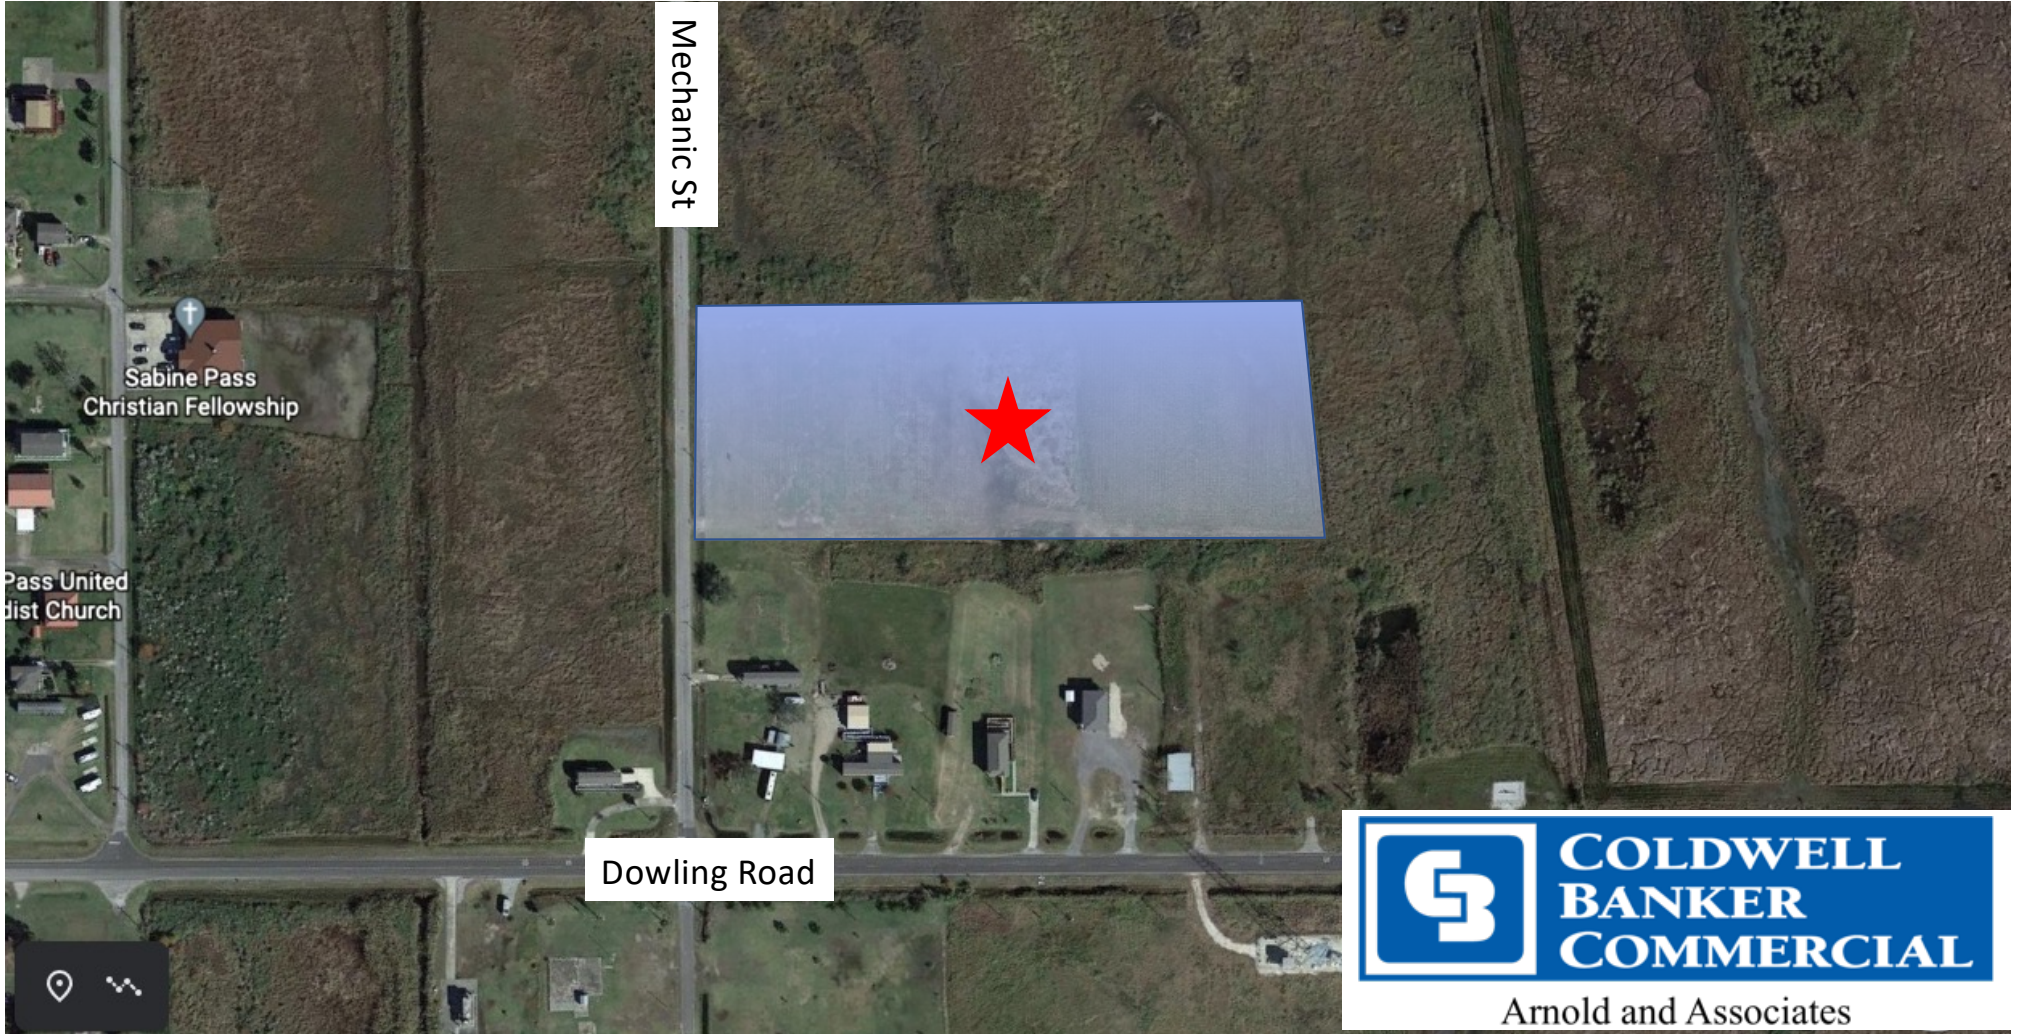

Mechanic St

Sabine Pass
Christian Fellowship

Pass United
Methodist Church

Dowling Road

**COLDWELL
BANKER
COMMERCIAL**

Arnold and Associates